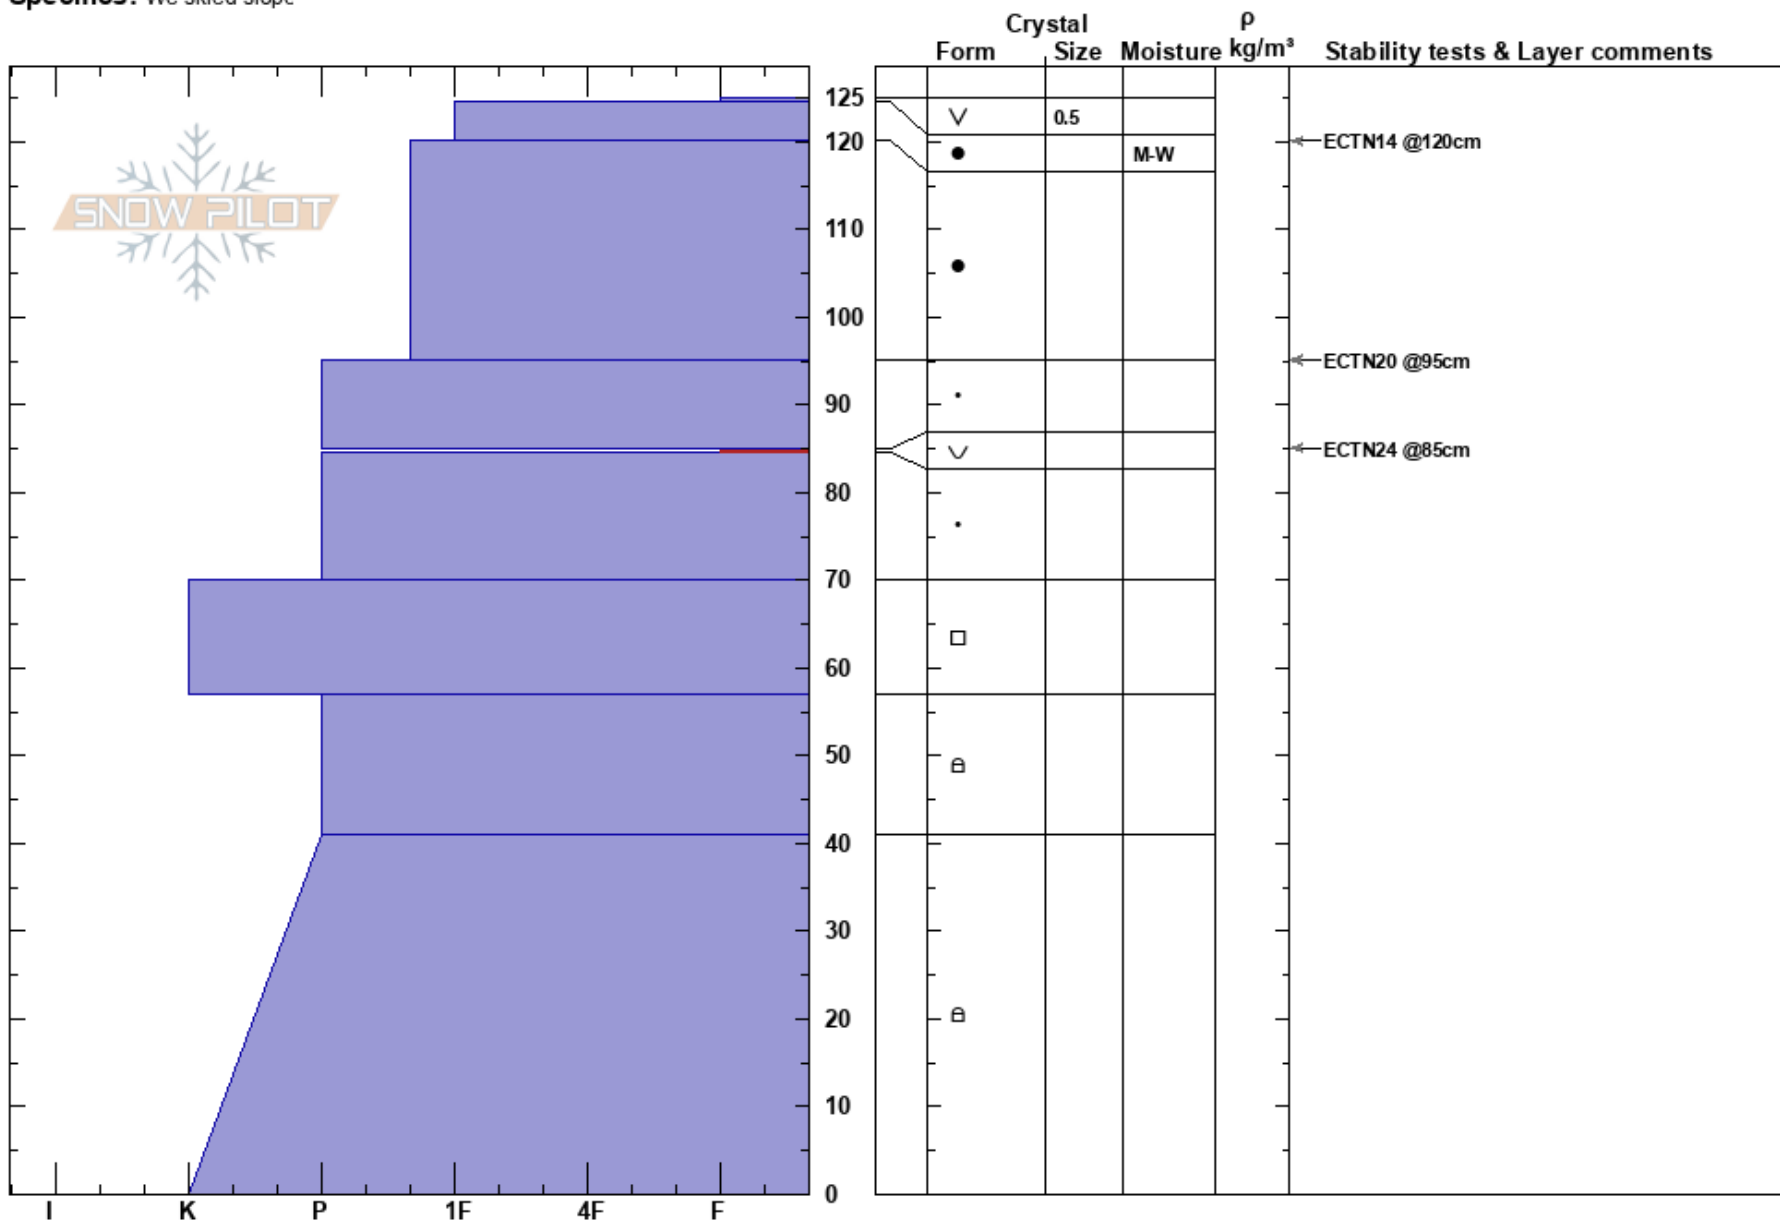

Gash Point
 Bitterroot
 MT
Elevation: 7450 ft
Aspect: 128°
Specifics: We skied slope

Logan King
 01/11/2019 - 1:00pm
Co-ord: 46.41828N, -114.29722W
Slope Angle: 20°
Wind Loading: no

Stability:
Air Temperature: 3°C
Sky Cover: CLR
Precipitation: NO
Wind: Calm

HS: 125
PF: 10 85-84.5cm: Problematic layer

Layer Notes:

Notes: multiple layers that propagated at same elevation less than 100 yards away.