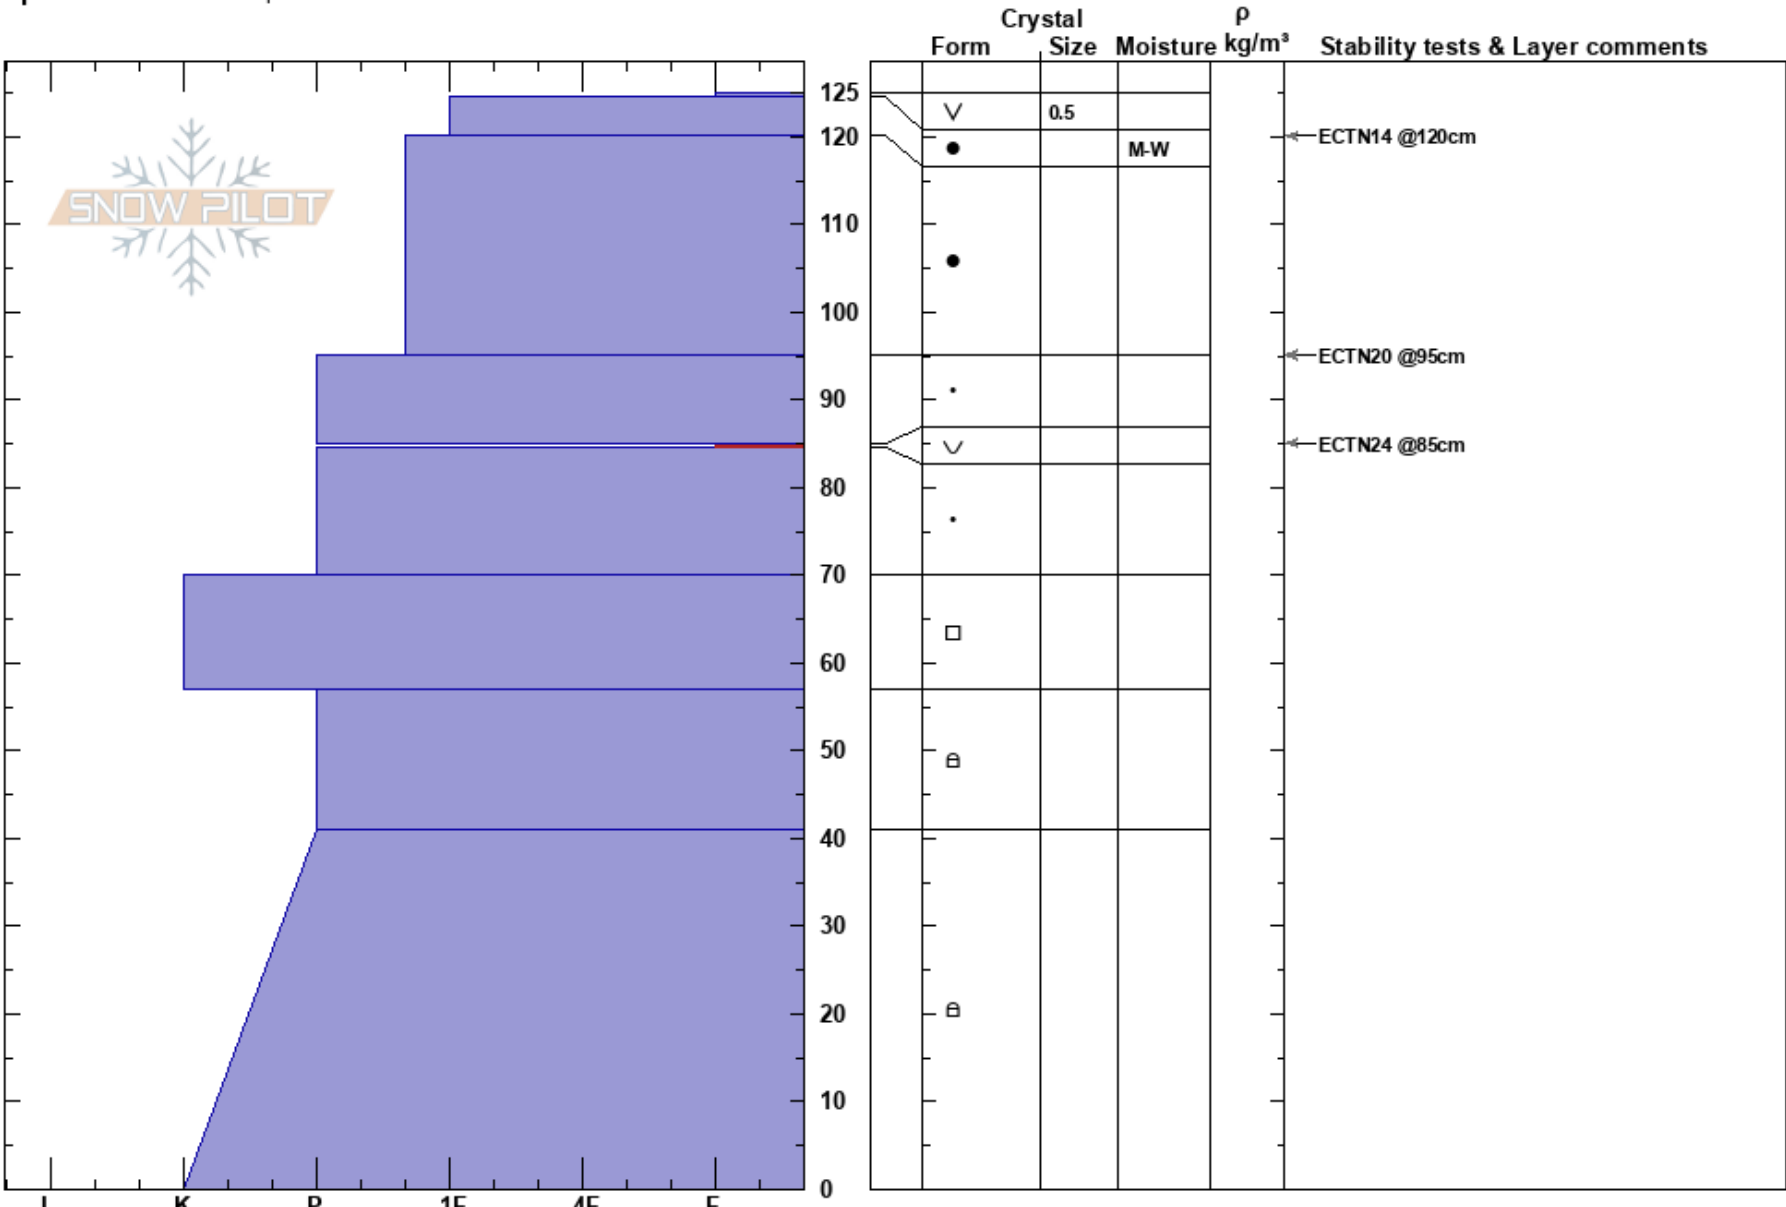

Gash Point  
 Bitterroot  
 MT  
 Elevation: 7450 ft  
 Aspect: 128°  
 Specifics: We skied slope

Logan King  
 01/11/2019 - 1:00pm  
 Co-ord: 46.41828N, -114.29722W  
 Slope Angle: 20°  
 Wind Loading: no

Stability:  
 Air Temperature: 3°C  
 Sky Cover: CLR  
 Precipitation: NO  
 Wind: Calm

HS: 125  
 PF: 10  
 85-84.5cm: Problematic layer

Layer Notes:

Notes: multiple layers that propagated at same elevation less than 100 yards away.