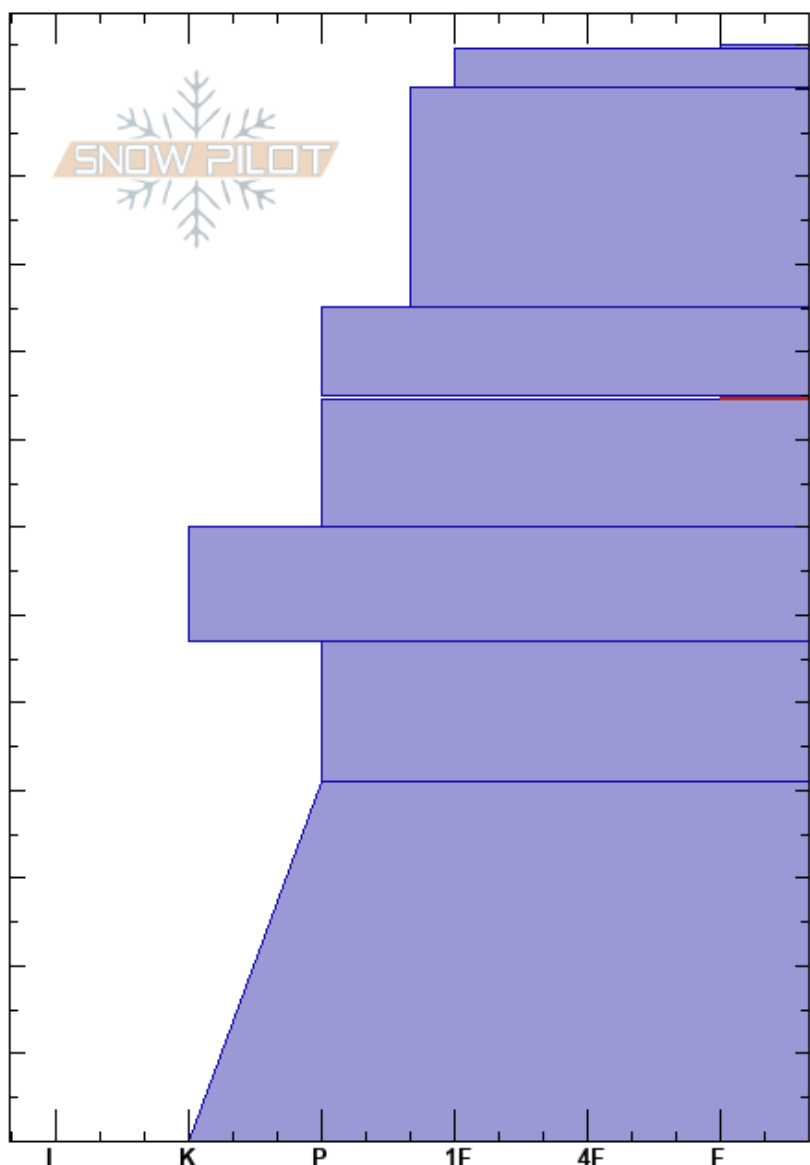

Gash Point
 Bitterroot
 MT
 Elevation: 7450 ft
 Aspect: 128°
 Specifics: We skied slope

Logan King
 01/11/2019 - 1:00pm
 Co-ord: 46.41828N, -114.29722W
 Slope Angle: 20°
 Wind Loading: no

Stability:
 Air Temperature: 3°C
 Sky Cover: CLR
 Precipitation: NO
 Wind: Calm

HS: 125
 PF: 10
 85-84.5cm: Problematic layer

Layer Notes:

Depth (cm)	Crystal		Moisture	ρ kg/m ³	Stability tests & Layer comments
	Form	Size			
125	∇	0.5			
120	•		M-W		← ECTN14 @120cm
110					
105	•				
100					
95	•				← ECTN20 @95cm
90					
85	∇				← ECTN24 @85cm
80	•				
70					
65	□				
60					
50	⊖				
40					
20	⊖				

Notes: multiple layers that propagated at same elevation less than 100 yards away.