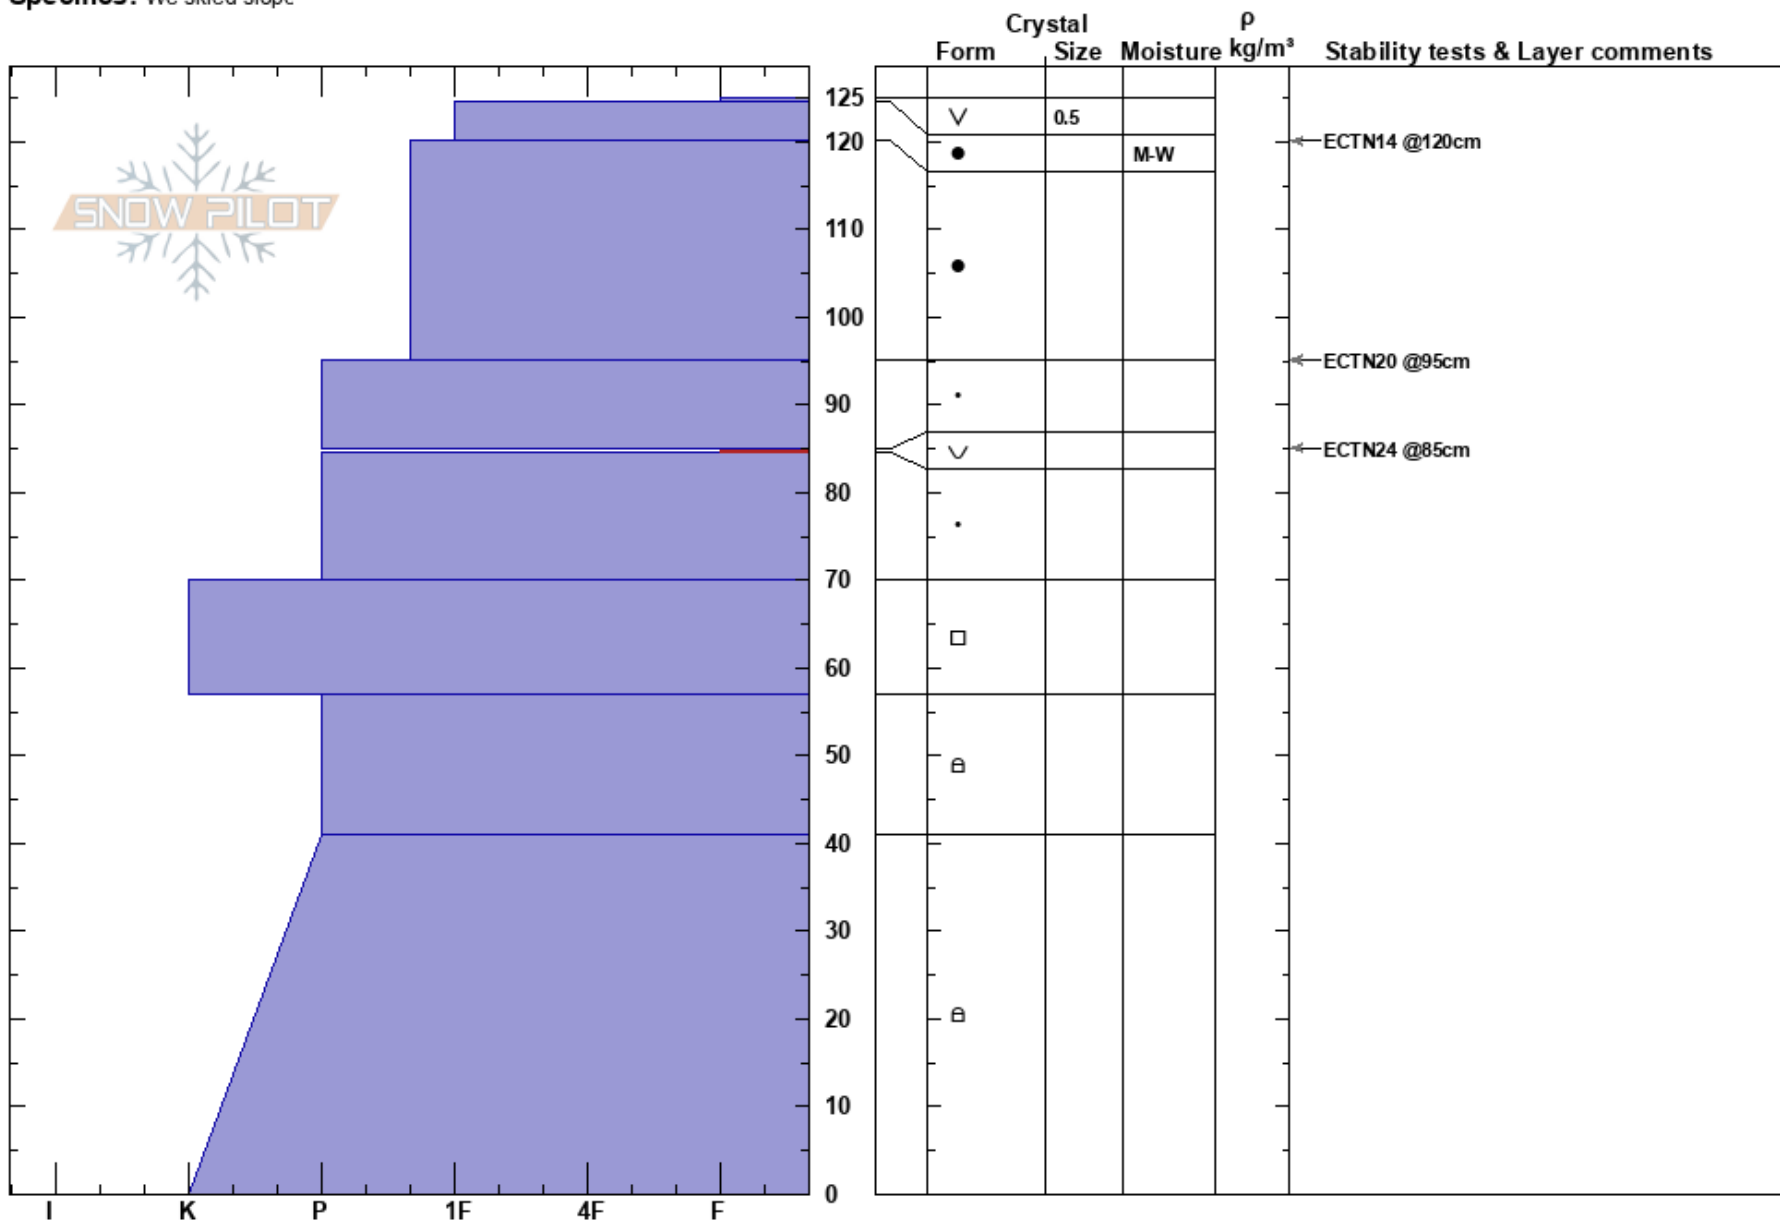

Gash Point
 Bitterroot
 MT
 Elevation: 7450 ft
 Aspect: 128°
 Specifics: We skied slope

Logan King
 01/11/2019 - 1:00pm
 Co-ord: 46.41828N, -114.29722W
 Slope Angle: 20°
 Wind Loading: no

Stability:
 Air Temperature: 3°C
 Sky Cover: CLR
 Precipitation: NO
 Wind: Calm

HS: 125
 PF: 10
 85-84.5cm: Problematic layer

Layer Notes:

Notes: multiple layers that propagated at same elevation less than 100 yards away.