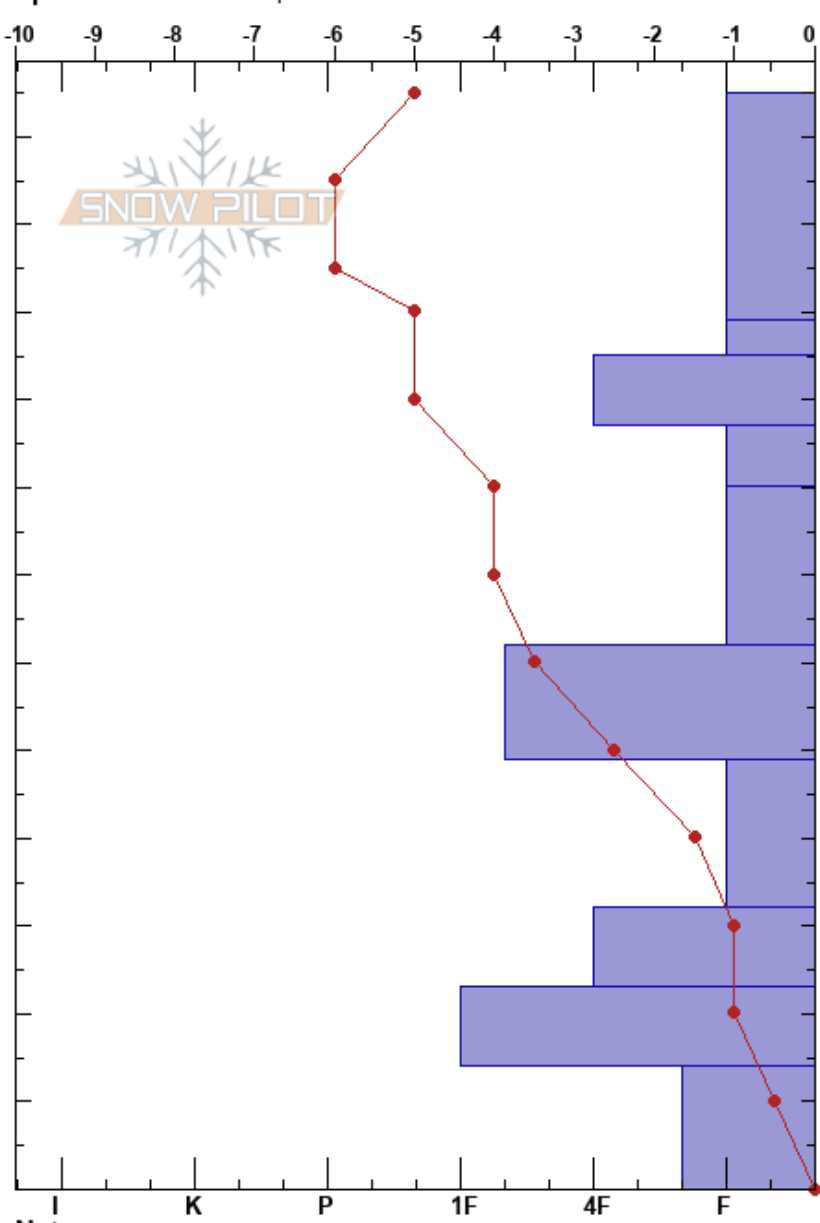

Shadow Peak North Bowl
 Teton Range
 WY
 Elevation: 9700 ft
 Aspect: 45°
 Specifics: We skied slope

Nancy Bockino
 01/11/2019 - 1:00pm
 Co-ord: 12T 517515E 4840357N
 Slope Angle: 30°
 Wind Loading:

Stability: **HS:125**
 Air Temperature: -8.5°C
 Sky Cover: X
 Precipitation: NO
 Wind: Calm

Layer Notes:
 99-95cm: Beginning to round
 87-80cm: Problematic layer

Height (cm)	Crystal		Moisture	ρ kg/m ³	Stability tests & Layer comments
	Form	Size			
125					
120					
110	/		D		
100					
99	⊠	0.3	D		99-95cm: Beginning to round
95	⊖	0.3	D		
90					
87	□	0.5	D		CT16, SP @82cm
82					PST85/100 (End) @82cm
80					CT20, RP @80cm
70	⊖	0.5	D		
60	⊖	0.5	D		
50					
40	⊖	1	D		
30	⊖	1.5	D		
20	⊖	1	D		
10	^	2	D-M		
0					ECTX

Notes: Fog lifted at 1400