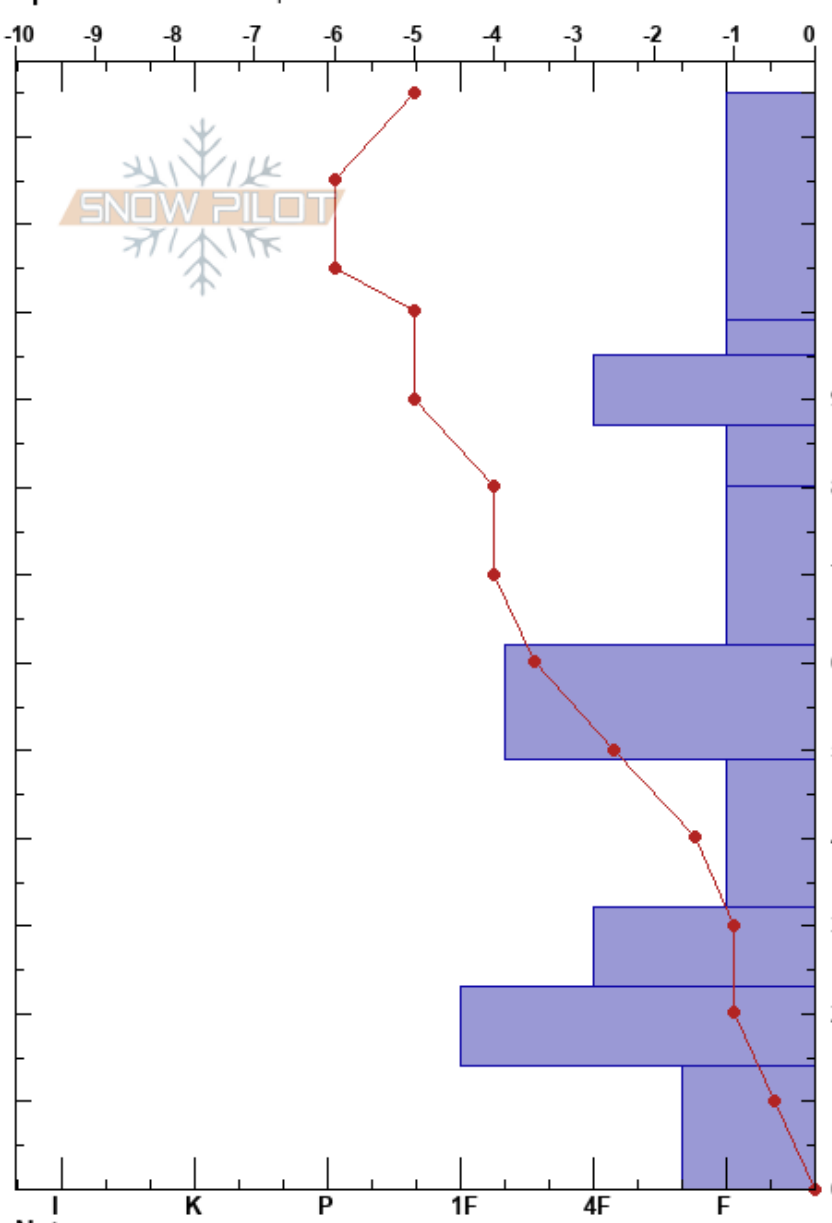

Shadow Peak North Bowl
 Teton Range
 WY
 Elevation: 9700 ft
 Aspect: 45°
 Specifics: We skied slope

Nancy Bockino
 01/11/2019 - 1:00pm
 Co-ord: 12T 517515E 4840357N
 Slope Angle: 30°
 Wind Loading:

Stability: **HS:125**
 Air Temperature: -8.5°C
 Sky Cover: X
 Precipitation: NO
 Wind: Calm

Layer Notes:
 99-95cm: Beginning to round
 87-80cm: Problematic layer

Height (cm)	Crystal		Moisture	ρ kg/m³	Stability tests & Layer comments
	Form	Size			
125					
120					
110	/		D		
100					
99	⊠	0.3	D		99-95cm: Beginning to round
95	⊖	0.3	D		
90					
87	□	0.5	D		← CT16, SP @82cm
82					← PST85/100 (End) @82cm
80					← CT20, RP @80cm
70	⊖	0.5	D		
60					
50	⊖	0.5	D		
40	⊖	1	D		
30	⊖	1.5	D		
20	⊖	1	D		
10	^	2	D-M		
0					← ECTX

Notes: Fog lifted at 1400