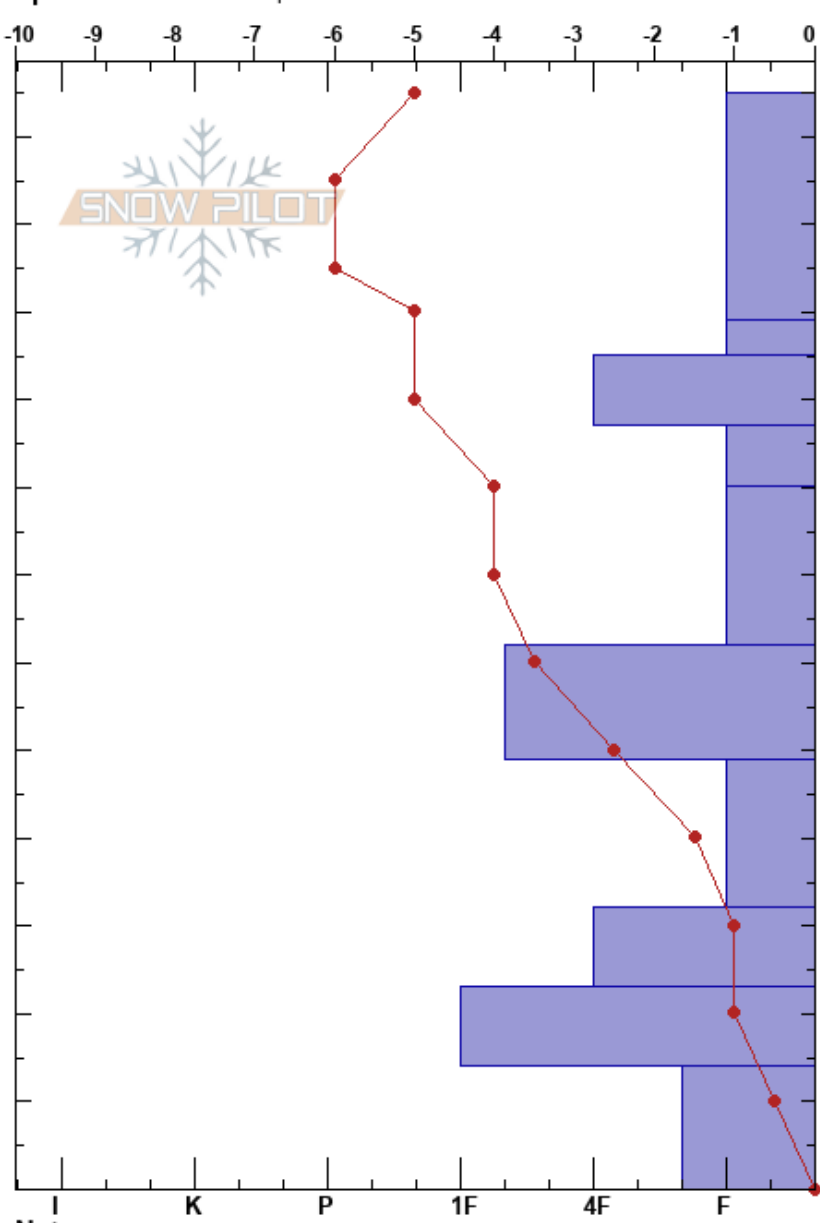

Shadow Peak North Bowl
 Teton Range
 WY
 Elevation: 9700 ft
 Aspect: 45°
 Specifics: We skied slope

Nancy Bockino
 01/11/2019 - 1:00pm
 Co-ord: 12T 517515E 4840357N
 Slope Angle: 30°
 Wind Loading:

Stability: **HS:125**
 Air Temperature: -8.5°C
 Sky Cover: X
 Precipitation: NO
 Wind: Calm

Layer Notes:
 99-95cm: Beginning to round
 87-80cm: Problematic layer

Height (cm)	Crystal		Moisture	ρ kg/m ³	Stability tests & Layer comments
	Form	Size			
125					
120					
110	/		D		
100					
99	⊠	0.3	D		99-95cm: Beginning to round
95	⊖	0.3	D		
90					
87	□	0.5	D		CT16, SP @82cm PST85/100 (End) @82cm CT20, RP @80cm
80					
70	⊖	0.5	D		
60					
50	⊖	0.5	D		
40	⊖	1	D		
30	⊖	1.5	D		
20	⊖	1	D		
10	^	2	D-M		
0					ECTX

Notes: Fog lifted at 1400