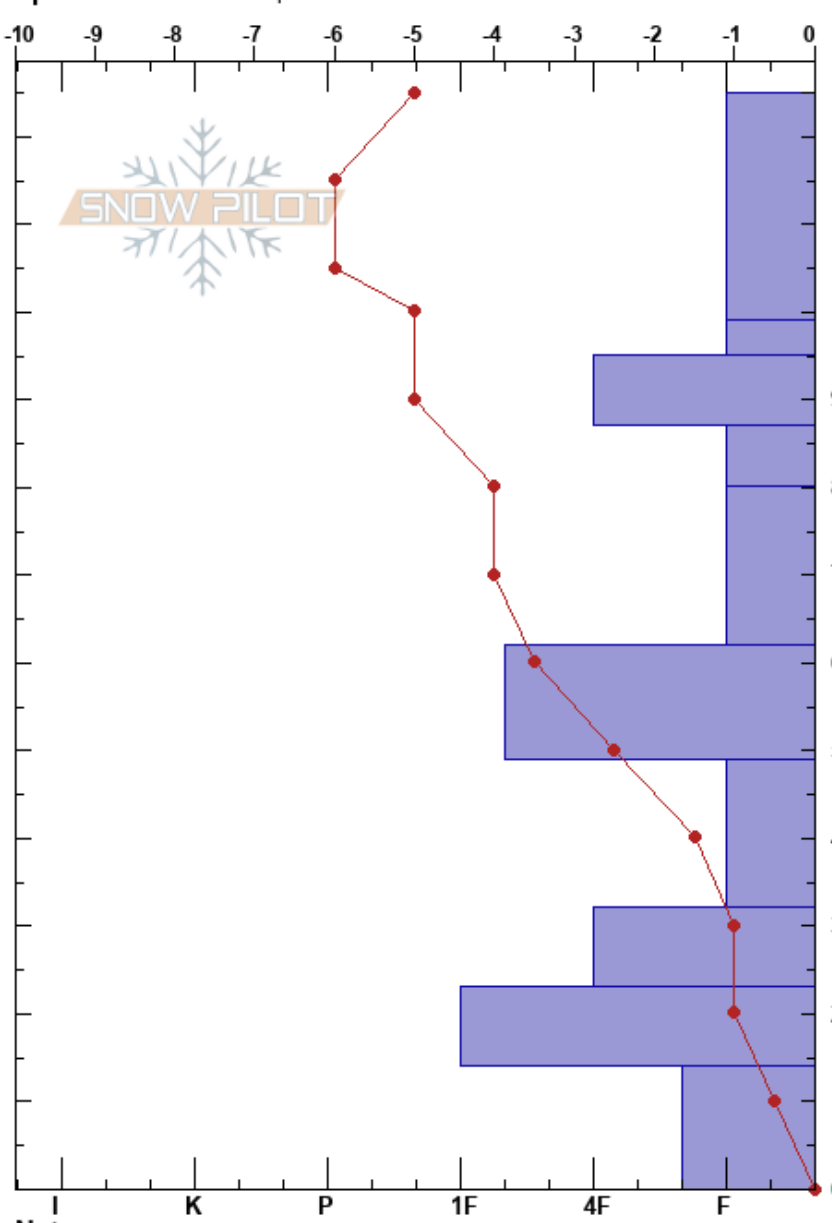

Shadow Peak North Bowl
 Teton Range
 WY
 Elevation: 9700 ft
 Aspect: 45°
 Specifics: We skied slope

Nancy Bockino
 01/11/2019 - 1:00pm
 Co-ord: 12T 517515E 4840357N
 Slope Angle: 30°
 Wind Loading:

Stability: **HS:125**
 Air Temperature: -8.5°C
 Sky Cover: X
 Precipitation: NO
 Wind: Calm

Layer Notes:
 99-95cm: Beginning to round
 87-80cm: Problematic layer

| Elevation (cm) | Crystal | | Moisture | ρ kg/m³ | Stability tests & Layer comments |
|----------------|---------|------|----------|---------|---|
| | Form | Size | | | |
| 125 | | | | | |
| 120 | | | | | |
| 110 | / | | D | | |
| 100 | ∅ | 0.3 | D | | |
| 90 | ⊖ | 0.3 | D | | 99-95cm: Beginning to round |
| 80 | □ | 0.5 | D | | ← CT16, SP @82cm ← PST85/100 (End) @82cm ← CT20, RP @80cm |
| 70 | ⊖ | 0.5 | D | | |
| 60 | ⊖ | 0.5 | D | | |
| 50 | | | | | |
| 40 | ⊖ | 1 | D | | |
| 30 | ⊖ | 1.5 | D | | |
| 20 | ⊖ | 1 | D | | |
| 10 | ^ | 2 | D-M | | |
| 0 | | | | | ← ECTX |

Notes: Fog lifted at 1400