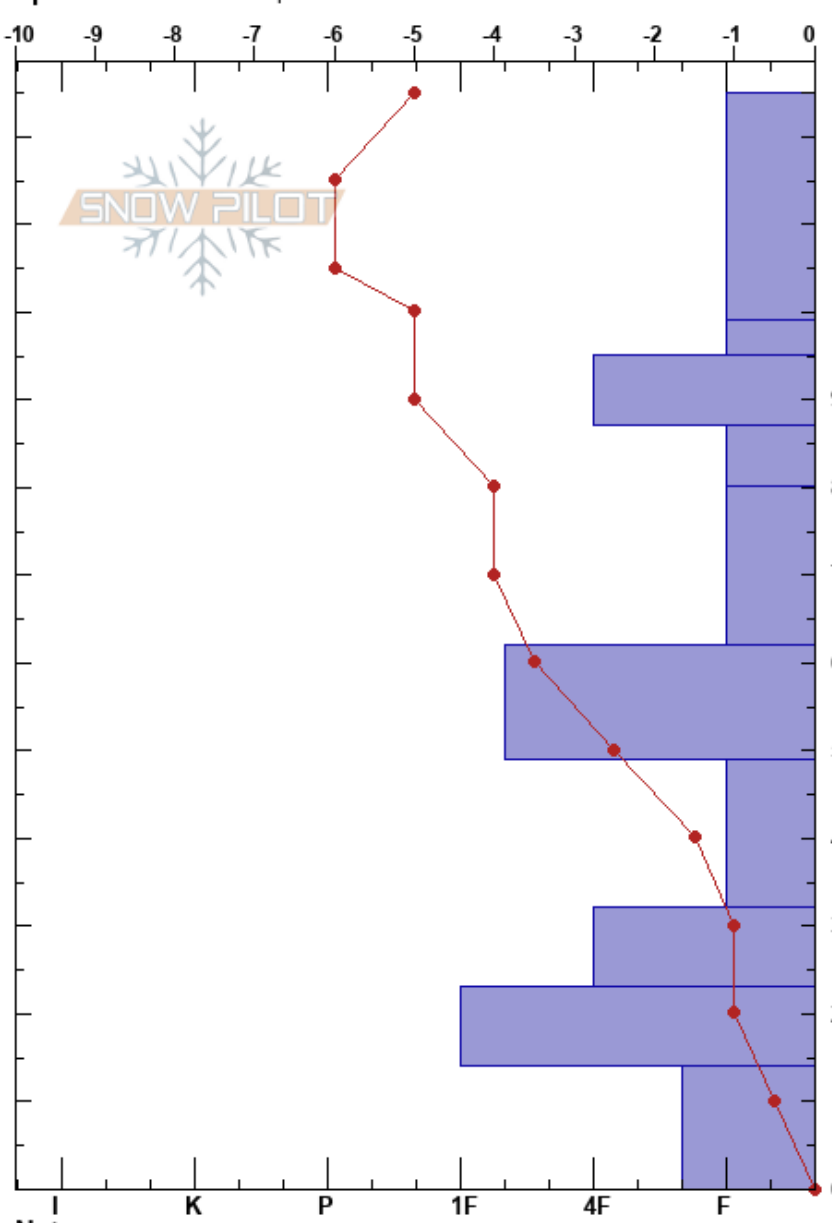

Shadow Peak North Bowl
 Teton Range
 WY
 Elevation: 9700 ft
 Aspect: 45°
 Specifics: We skied slope

Nancy Bockino
 01/11/2019 - 1:00pm
 Co-ord: 12T 517515E 4840357N
 Slope Angle: 30°
 Wind Loading:

Stability: **HS:125**
 Air Temperature: -8.5°C
 Sky Cover: X
 Precipitation: NO
 Wind: Calm

Layer Notes:
 99-95cm: Beginning to round
 87-80cm: Problematic layer

Elevation (cm)	Crystal		Moisture	ρ kg/m³	Stability tests & Layer comments
	Form	Size			
125					
120					
110	/		D		
100	∅	0.3	D		
90	⊖	0.3	D		99-95cm: Beginning to round
80	□	0.5	D		← CT16, SP @82cm ← PST85/100 (End) @82cm ← CT20, RP @80cm
70	⊖	0.5	D		
60	⊖	0.5	D		
50					
40	⊖	1	D		
30	⊖	1.5	D		
20	⊖	1	D		
10	^	2	D-M		
0					← ECTX

Notes: Fog lifted at 1400