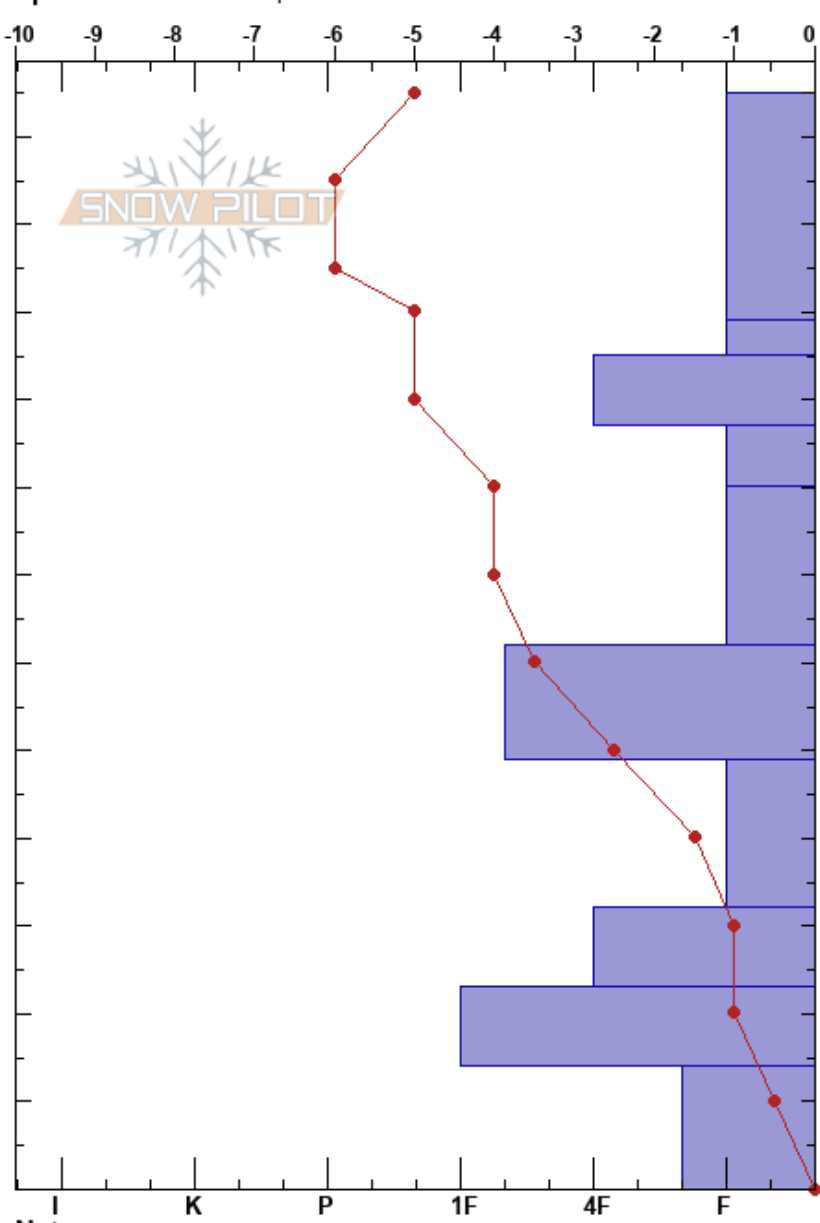

Shadow Peak North Bowl
 Teton Range
 WY
 Elevation: 9700 ft
 Aspect: 45°
 Specifics: We skied slope

Nancy Bockino
 01/11/2019 - 1:00pm
 Co-ord: 12T 517515E 4840357N
 Slope Angle: 30°
 Wind Loading:

Stability: **HS:125**
 Air Temperature: -8.5°C
 Sky Cover: X
 Precipitation: NO
 Wind: Calm

Layer Notes:
 99-95cm: Beginning to round
 87-80cm: Problematic layer

Form	Crystal Size	Moisture	ρ kg/m ³	Stability tests & Layer comments
/		D		
∅	0.3	D		99-95cm: Beginning to round
⊖	0.3	D		
□	0.5	D		CT16, SP @82cm PST85/100 (End) @82cm CT20, RP @80cm
⊖	0.5	D		
⊖	0.5	D		
⊖	1	D		
⊖	1.5	D		
⊖	1	D		
^	2	D-M		ECTX

Notes: Fog lifted at 1400