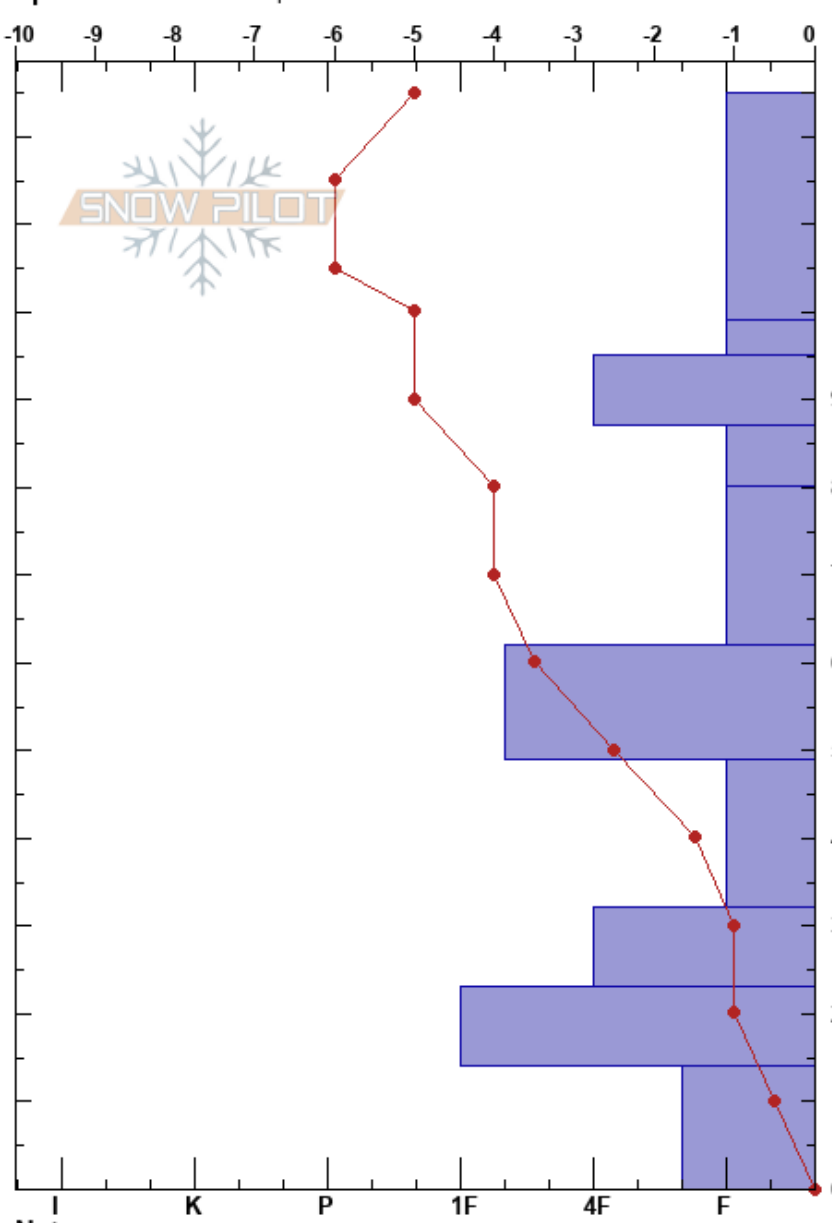

Shadow Peak North Bowl
 Teton Range
 WY
 Elevation: 9700 ft
 Aspect: 45°
 Specifics: We skied slope

Nancy Bockino
 01/11/2019 - 1:00pm
 Co-ord: 12T 517515E 4840357N
 Slope Angle: 30°
 Wind Loading:

Stability: **HS:125**
 Air Temperature: -8.5°C
 Sky Cover: X
 Precipitation: NO
 Wind: Calm

Layer Notes:
 99-95cm: Beginning to round
 87-80cm: Problematic layer

Height (cm)	Crystal		Moisture	ρ kg/m³	Stability tests & Layer comments
	Form	Size			
125					
120					
110	/		D		
100					
99	⊠	0.3	D		99-95cm: Beginning to round
95	⊖	0.3	D		
90					
87	□	0.5	D		← CT16, SP @82cm
82					← PST85/100 (End) @82cm
80					← CT20, RP @80cm
70	⊖	0.5	D		
60	⊖	0.5	D		
50					
40	⊖	1	D		
30	⊖	1.5	D		
20	⊖	1	D		
10	^	2	D-M		
0					← ECTX

Notes: Fog lifted at 1400