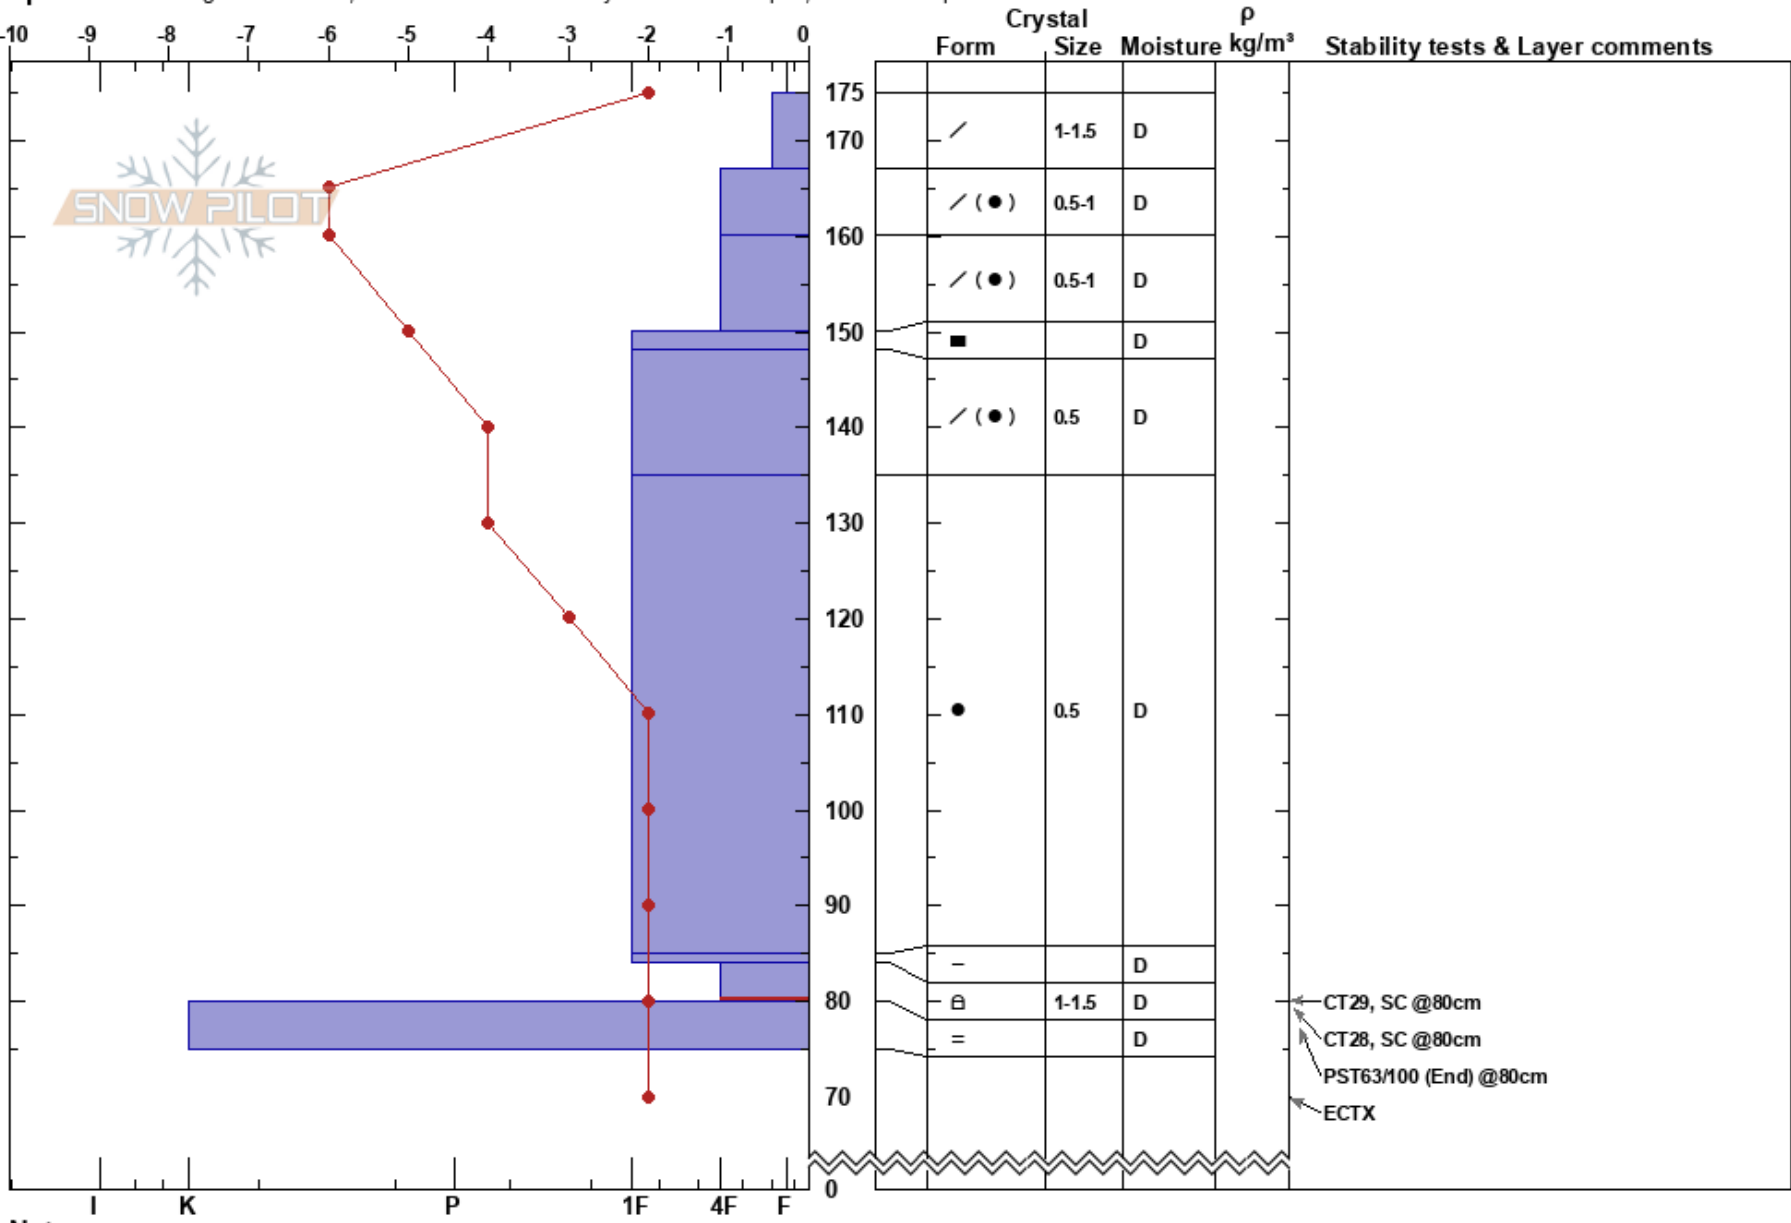

Below Larry's leap 2
 Central Sierra
 CA
 Elevation: 7900 ft
 Aspect: 55°

David Miller
 01/11/2019 - 3:00pm
 Co-ord: 39.13980N, -120.24306W
 Slope Angle: 24°
 Wind Loading: no

Stability:
 Air Temperature: 0°C
 Sky Cover: BKN
 Precipitation: NO
 Wind: SW Light Breeze

HS:175
 Layer Notes:
 84-80cm: Problematic layer

Specifics: Pit dug in a Ski Area; Recent avalanche activity on different slopes; We skied slope

Notes: