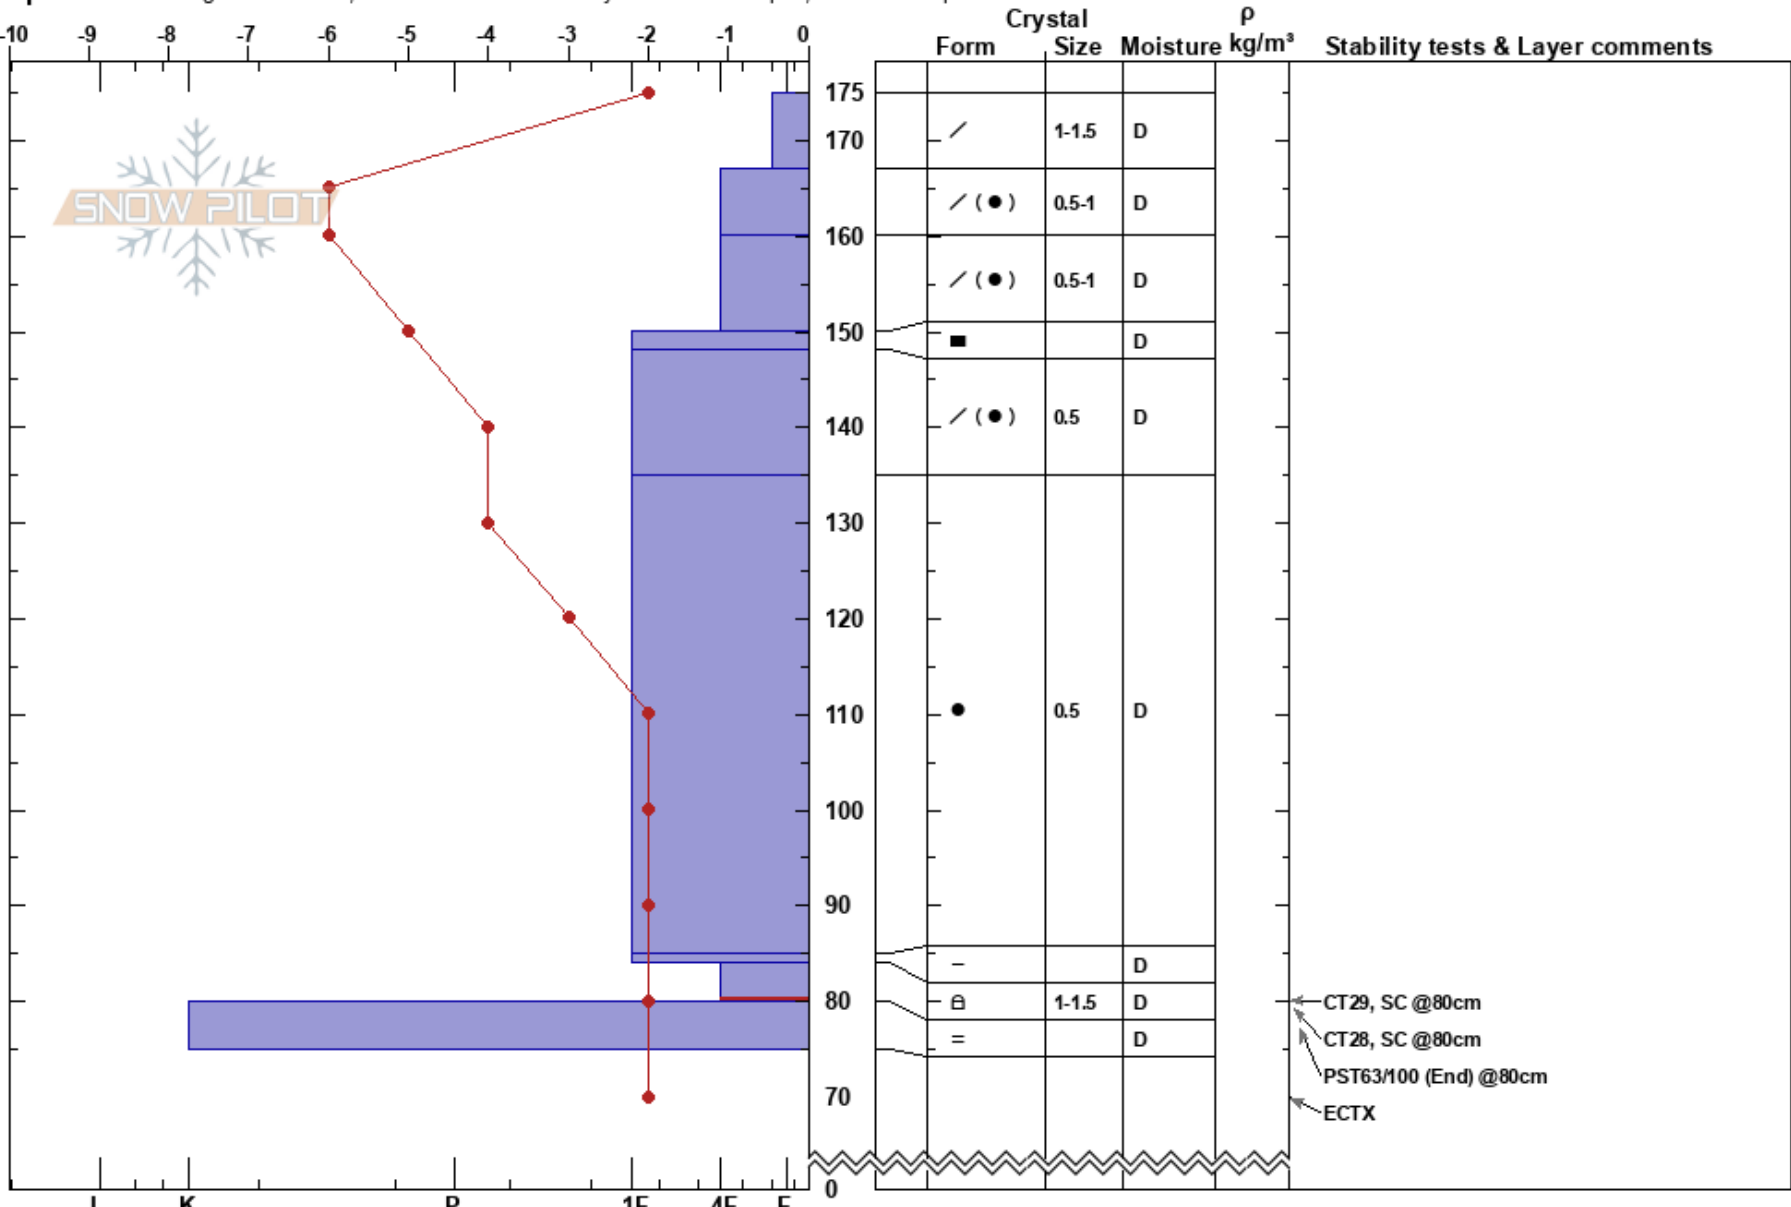

Below Larry's leap 2
 Central Sierra
 CA
 Elevation: 7900 ft
 Aspect: 55°

David Miller
 01/11/2019 - 3:00pm
 Co-ord: 39.13980N, -120.24306W
 Slope Angle: 24°
 Wind Loading: no

Stability:
 Air Temperature: 0°C
 Sky Cover: BKN
 Precipitation: NO
 Wind: SW Light Breeze

HS:175
 84-80cm: Problematic layer

Specifics: Pit dug in a Ski Area; Recent avalanche activity on different slopes; We skied slope

Notes: