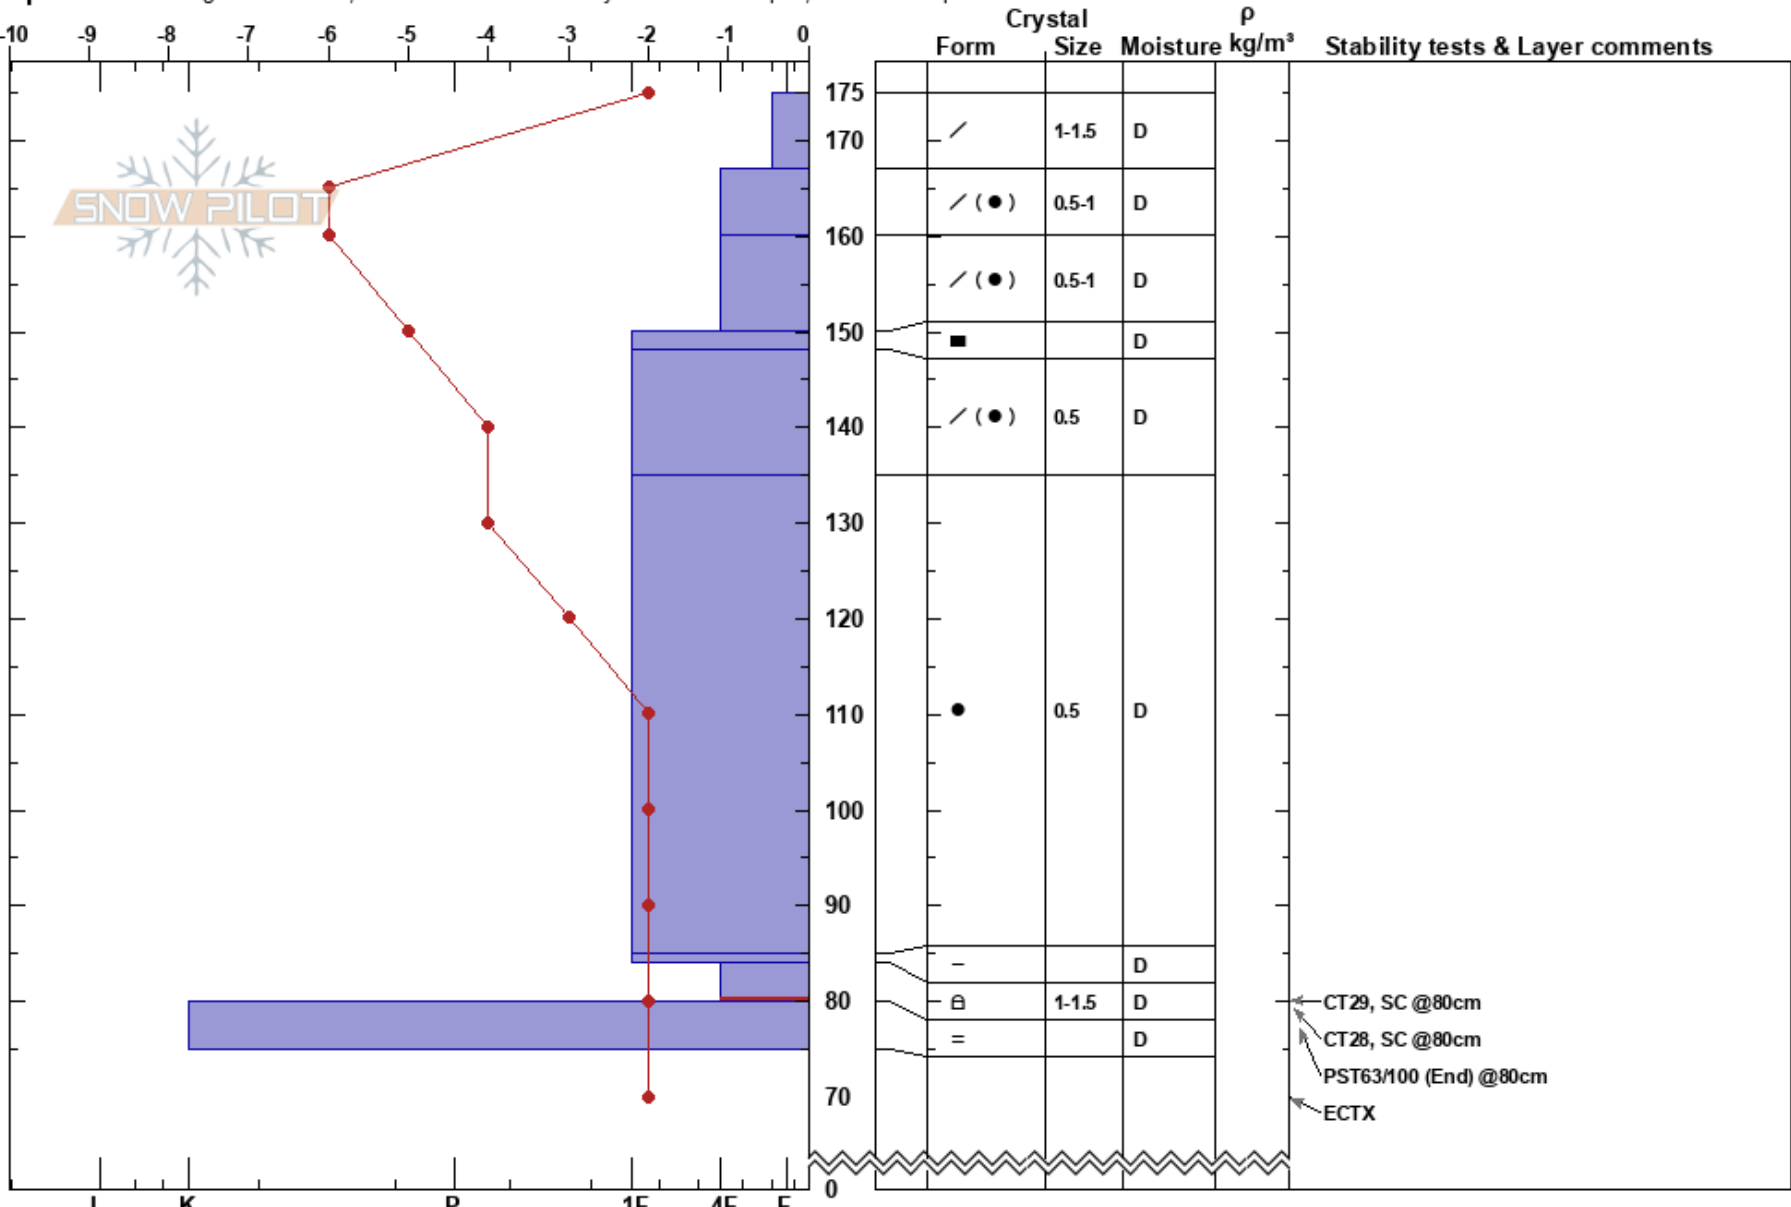

Below Larry's leap 2
 Central Sierra
 CA
 Elevation: 7900 ft
 Aspect: 55°

David Miller
 01/11/2019 - 3:00pm
 Co-ord: 39.13980N, -120.24306W
 Slope Angle: 24°
 Wind Loading: no

Stability:
 Air Temperature: 0°C
 Sky Cover: BKN
 Precipitation: NO
 Wind: SW Light Breeze

HS:175
 Layer Notes:
 84-80cm: Problematic layer

Specifics: Pit dug in a Ski Area; Recent avalanche activity on different slopes; We skied slope

Notes: