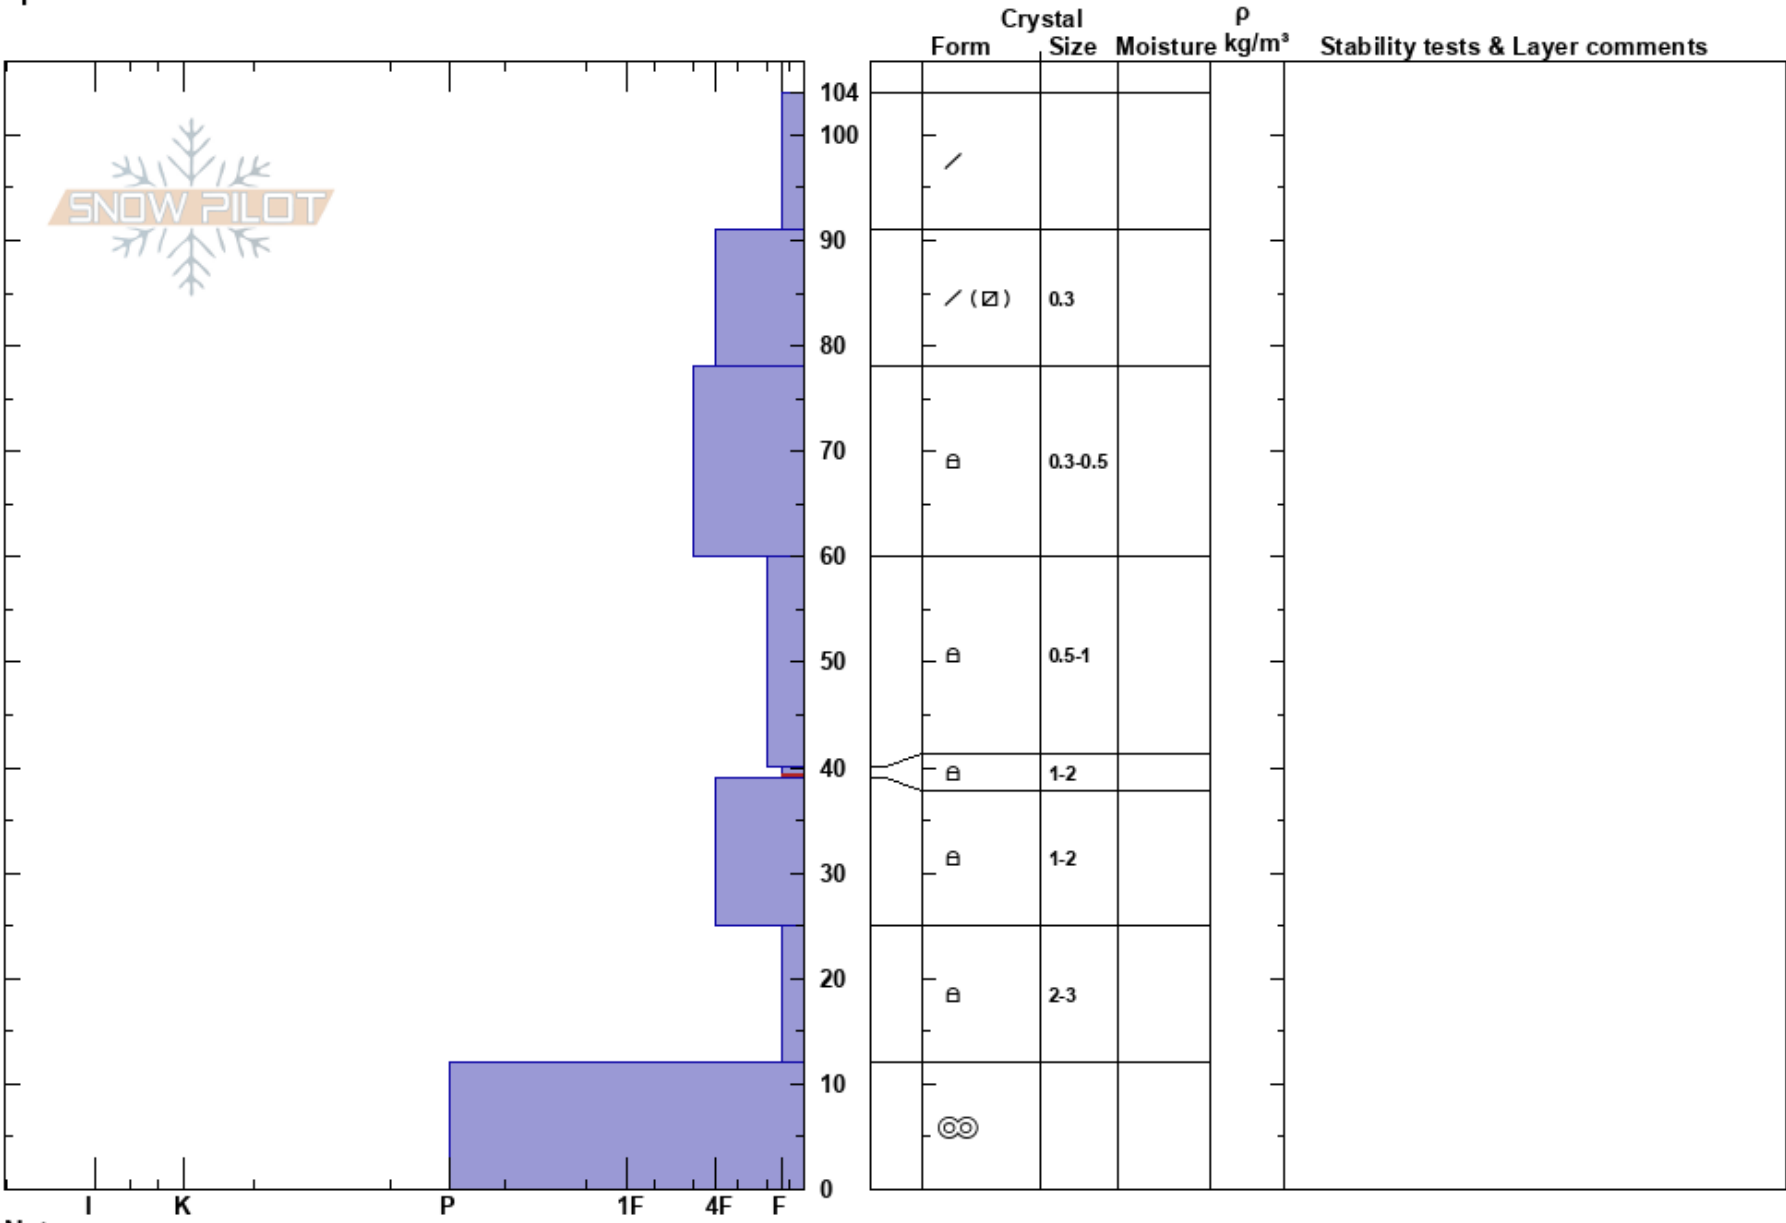

Mt Leidy Fatality
 Gros Ventre Range
 WY
 Elevation: 9550 ft
 Aspect: 60°
 Specifics:

Chris McCollister
 01/10/2019 - 11:00am
 Co-ord: 43.72273N, -110.39606W
 Slope Angle: 36°
 Wind Loading:

Stability:
 Air Temperature: -5°C
 Sky Cover: OVC
 Precipitation: S-1
 Wind: Light Breeze

HS:104
 Layer Notes:
 40-39cm: Problematic layer

Notes: Crown profile for the Mt Leidy Fatality on January 9, 2019.