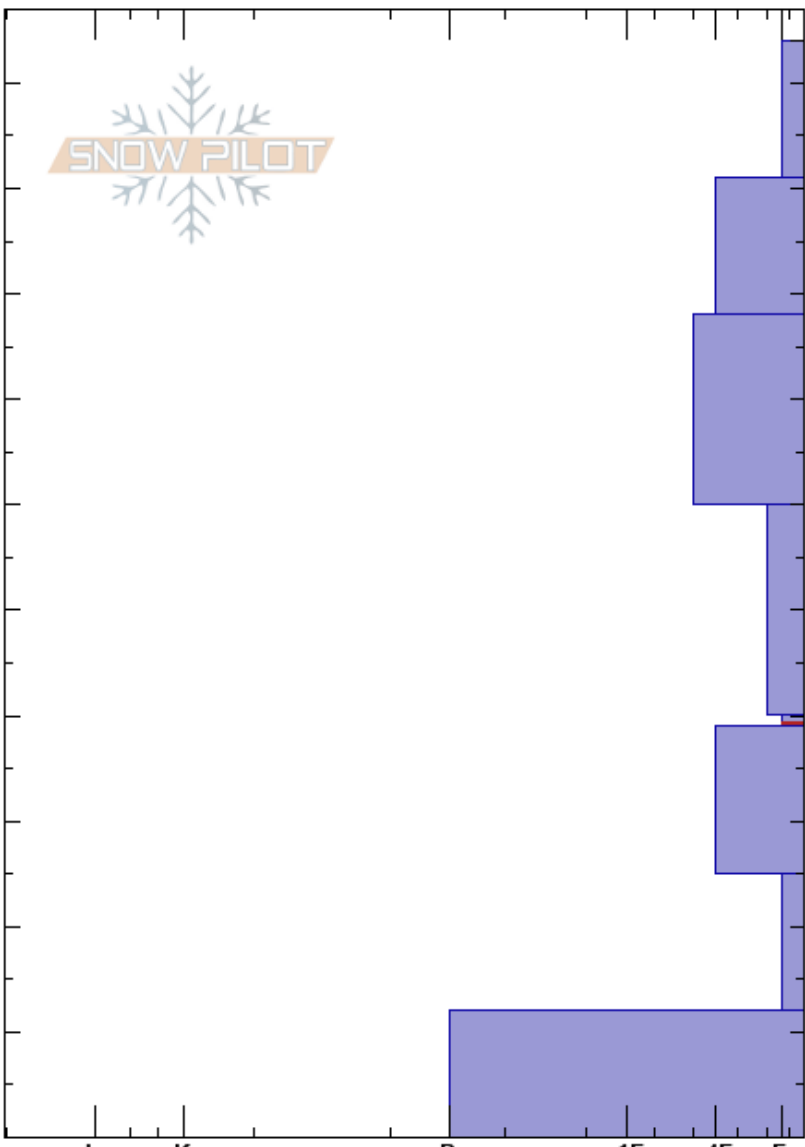

Mt Leidy Fatality  
 Gros Ventre Range  
 WY  
 Elevation: 9550 ft  
 Aspect: 60°  
 Specifics:

Chris McCollister  
 01/10/2019 - 11:00am  
 Co-ord: 43.72273N, -110.39606W  
 Slope Angle: 36°  
 Wind Loading:

Stability:  
 Air Temperature: -5°C  
 Sky Cover: OVC  
 Precipitation: S-1  
 Wind: Light Breeze

HS:104  
 Layer Notes:  
 40-39cm: Problematic layer

Height (ft)	Crystal		$\rho$ kg/m <sup>3</sup>	Stability tests & Layer comments
	Form	Size		
104 - 100	/			
90 - 80	/ (Ø)	0.3		
80 - 70	⊖	0.3-0.5		
70 - 60	⊖	0.5-1		
60 - 50	⊖	0.5-1		
50 - 40	⊖	1-2		
40 - 30	⊖	1-2		
30 - 20	⊖	2-3		
20 - 10	⊙			
10 - 0				

Notes: Crown profile for the Mt Leidy Fatality on January 9, 2019.