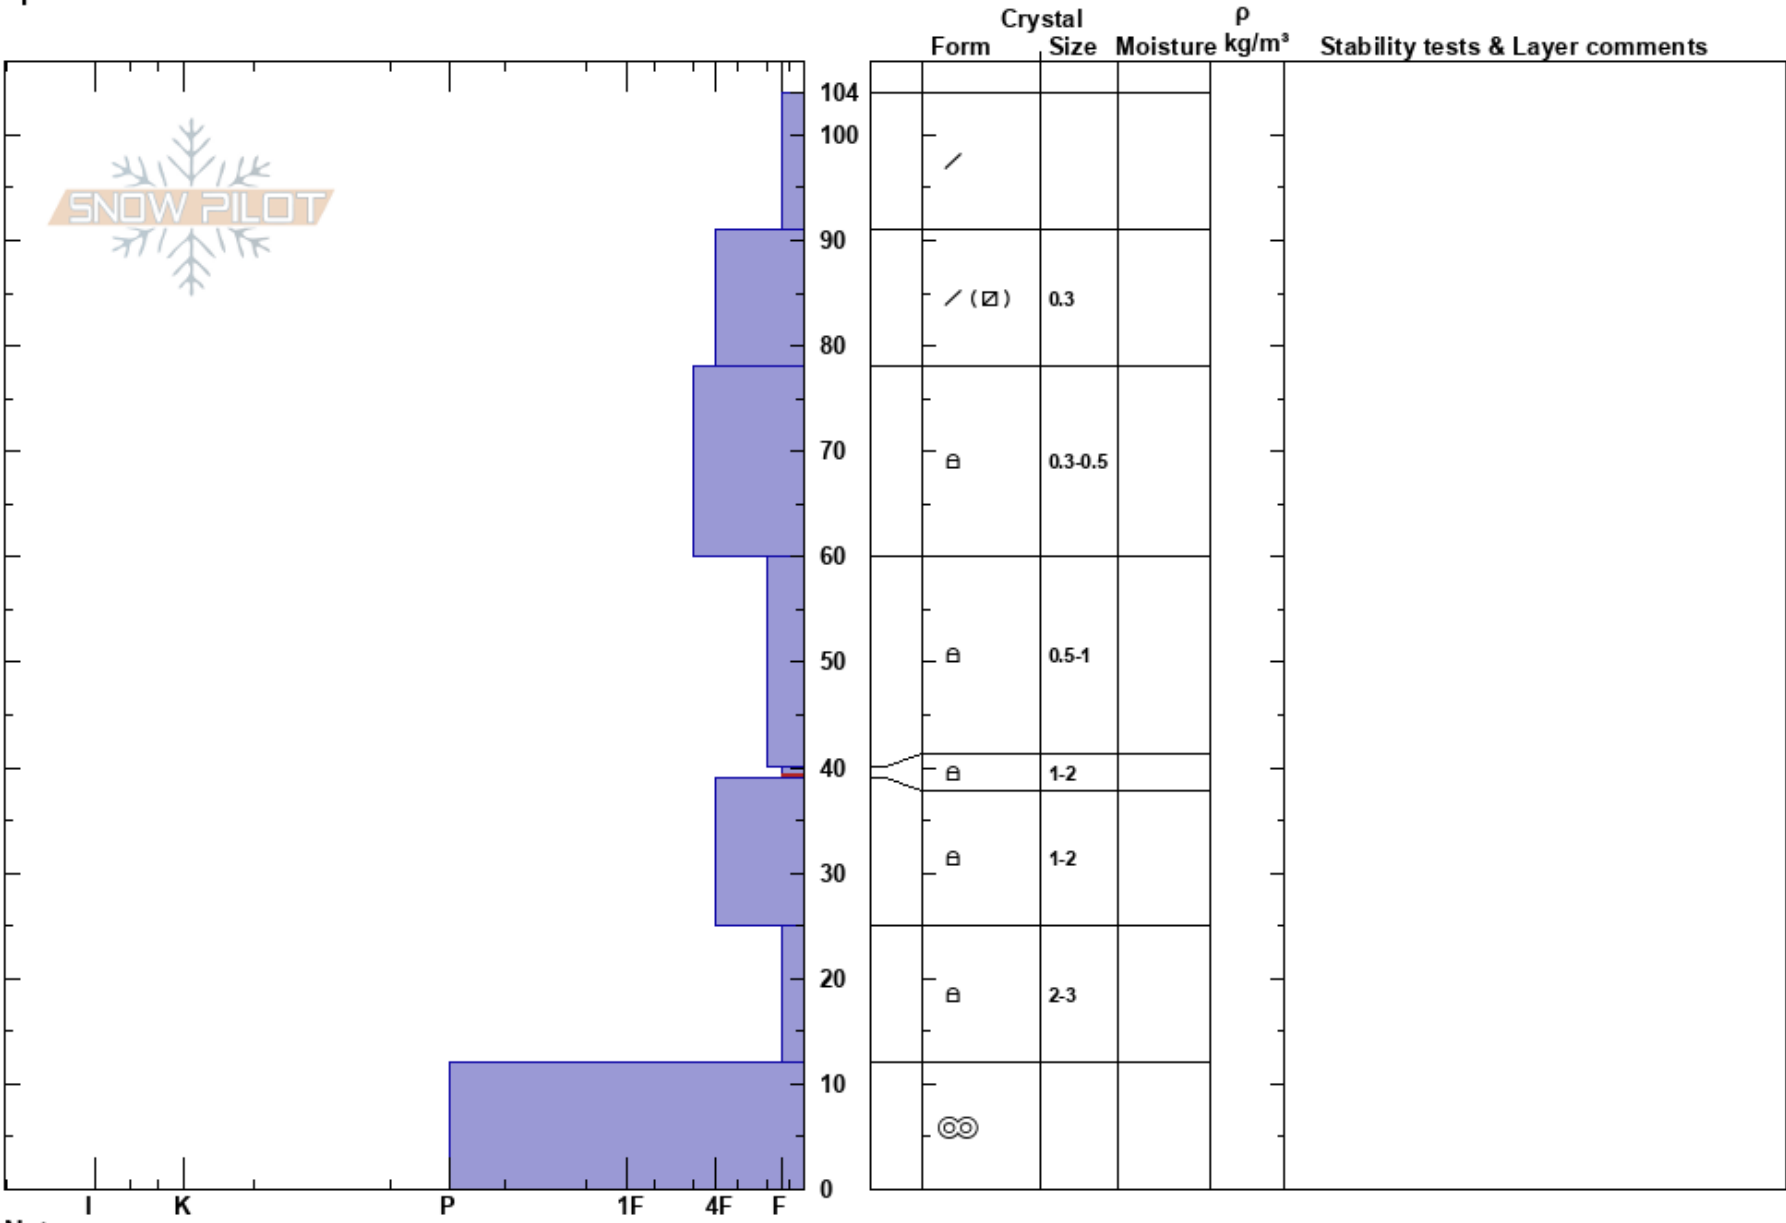

Mt Leidy Fatality  
 Gros Ventre Range  
 WY  
 Elevation: 9550 ft  
 Aspect: 60°  
 Specifics:

Chris McCollister  
 01/10/2019 - 11:00am  
 Co-ord: 43.72273N, -110.39606W  
 Slope Angle: 36°  
 Wind Loading:

Stability:  
 Air Temperature: -5°C  
 Sky Cover: OVC  
 Precipitation: S-1  
 Wind: Light Breeze

HS:104  
 Layer Notes:  
 40-39cm: Problematic layer

Notes: Crown profile for the Mt Leidy Fatality on January 9, 2019.