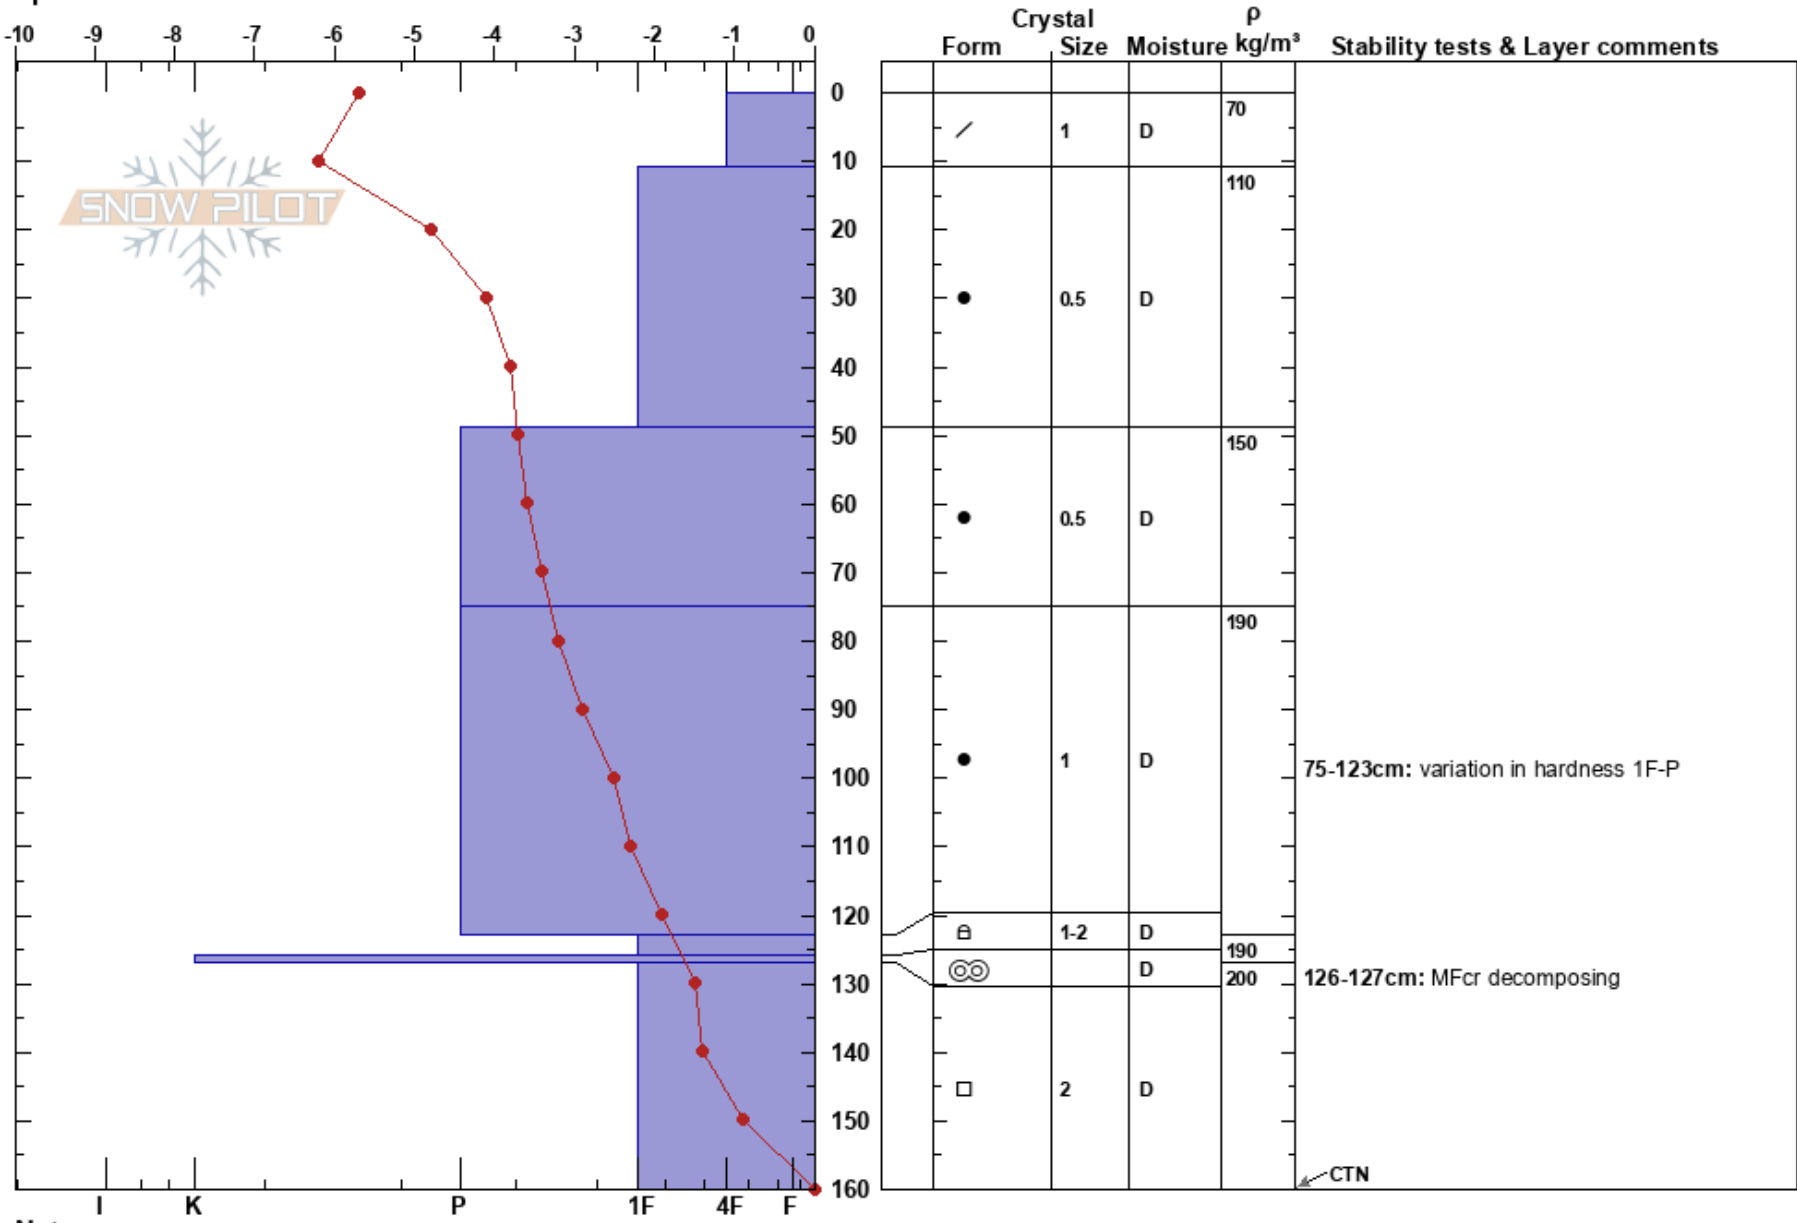

Behind genset
 Canadian Rockies
 AB
 Elevation: 1750 m
 Aspect: N
 Specifics:

Bridget MacMurray
 11/01/2019 - 11:20
 Co-ord: 49.30504N, -114.41920W
 Slope Angle: 29°
 Wind Loading:

Stability: **HS:160**
 Air Temperature: -1.9°C PF:35
 Sky Cover: BKN
 Precipitation: NO
 Wind: Calm

Layer Notes:
 75-123cm: variation in hardness 1F-P
 126-127cm: MFcr decomposing
 126-127cm: Problematic layer

Notes: BTL clearing, lots of willows down 100cm.

Attempted deep tap test down 126cm, unable to get relevant results due to density of willows