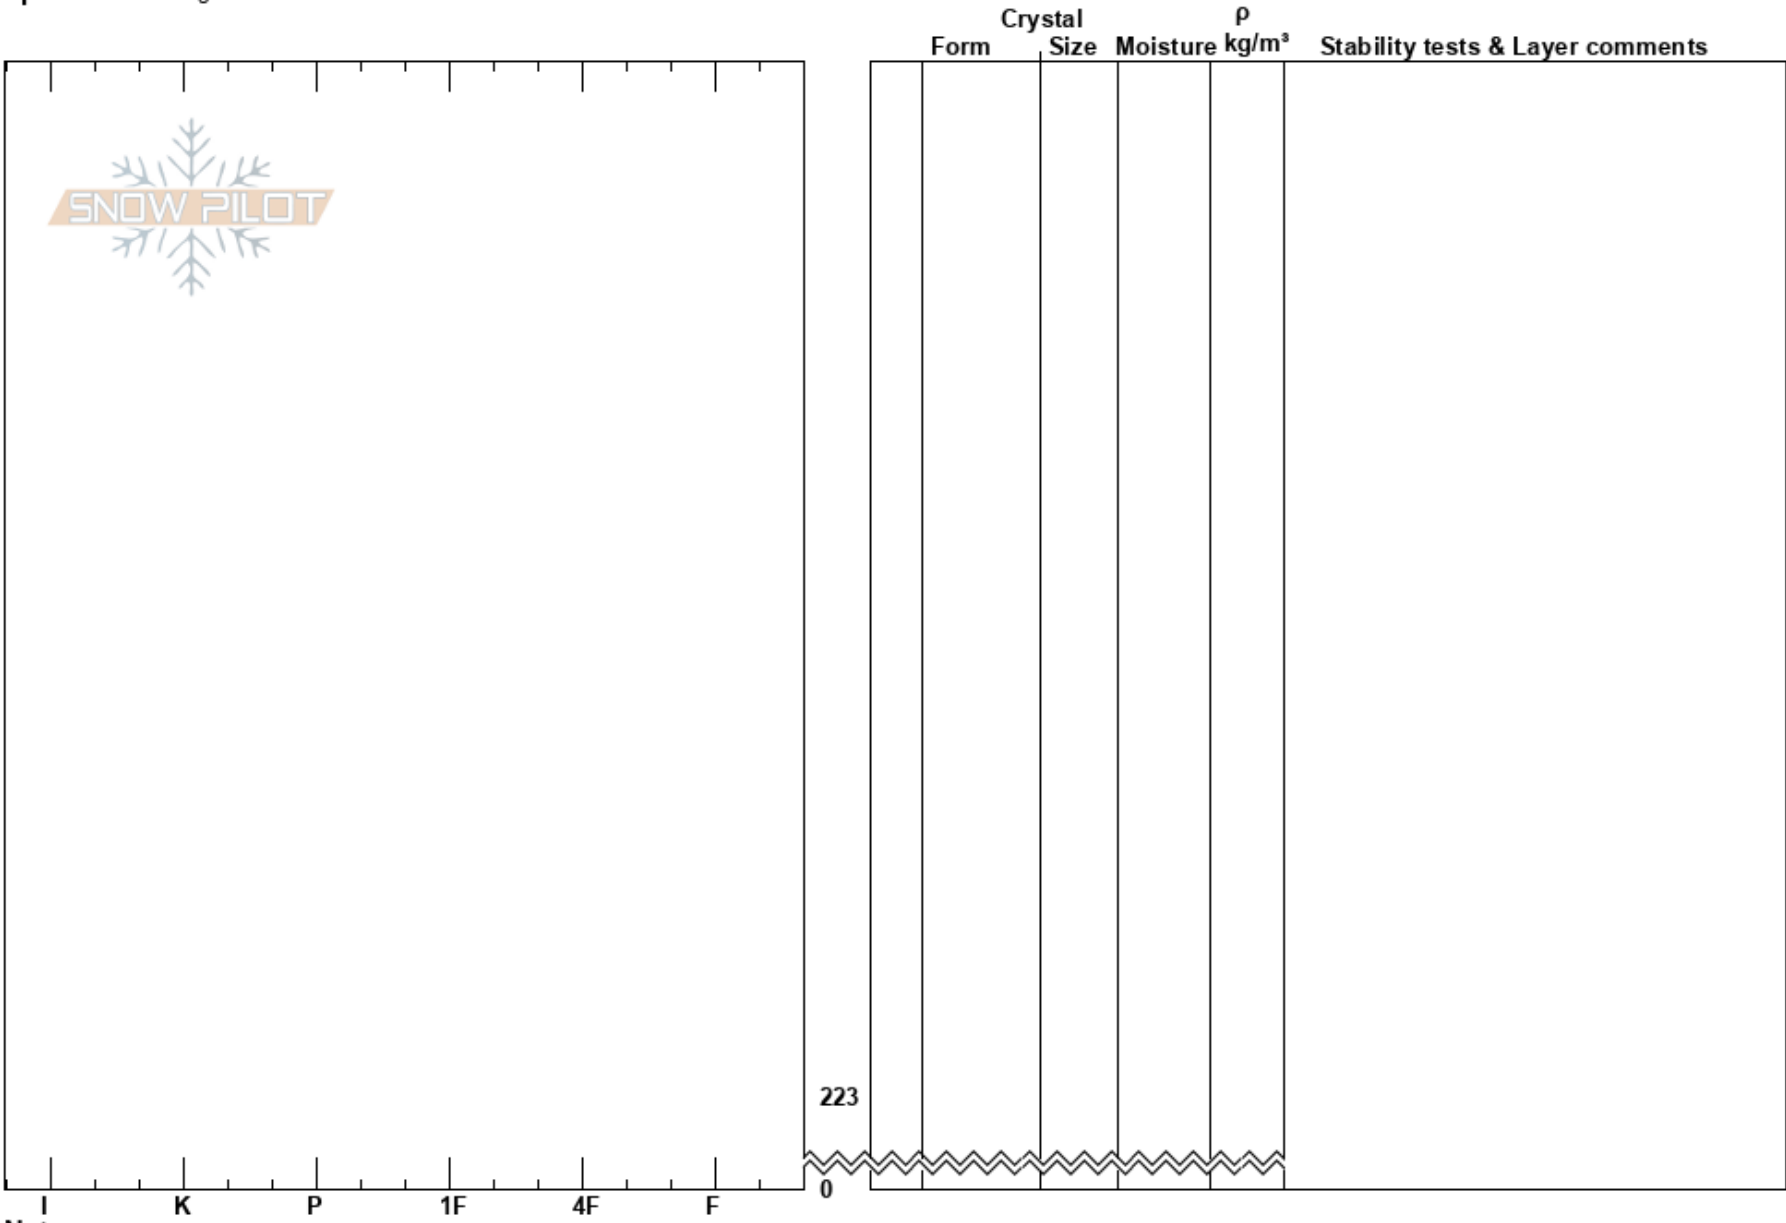

Inner Cone  
OR  
Elevation: 6490 ft  
Aspect: 58°  
Specifics: Pit dug in a Ski Area

Pine Patrol  
01/11/2019 - 10:54am  
Co-ord:  
Slope Angle: 36°  
Wind Loading: previous

Stability:  
Air Temperature: 1°C  
Sky Cover: OVC  
Precipitation: NO  
Wind: SE Strong

HS:223  
PF:45  
Layer Notes:

Notes: