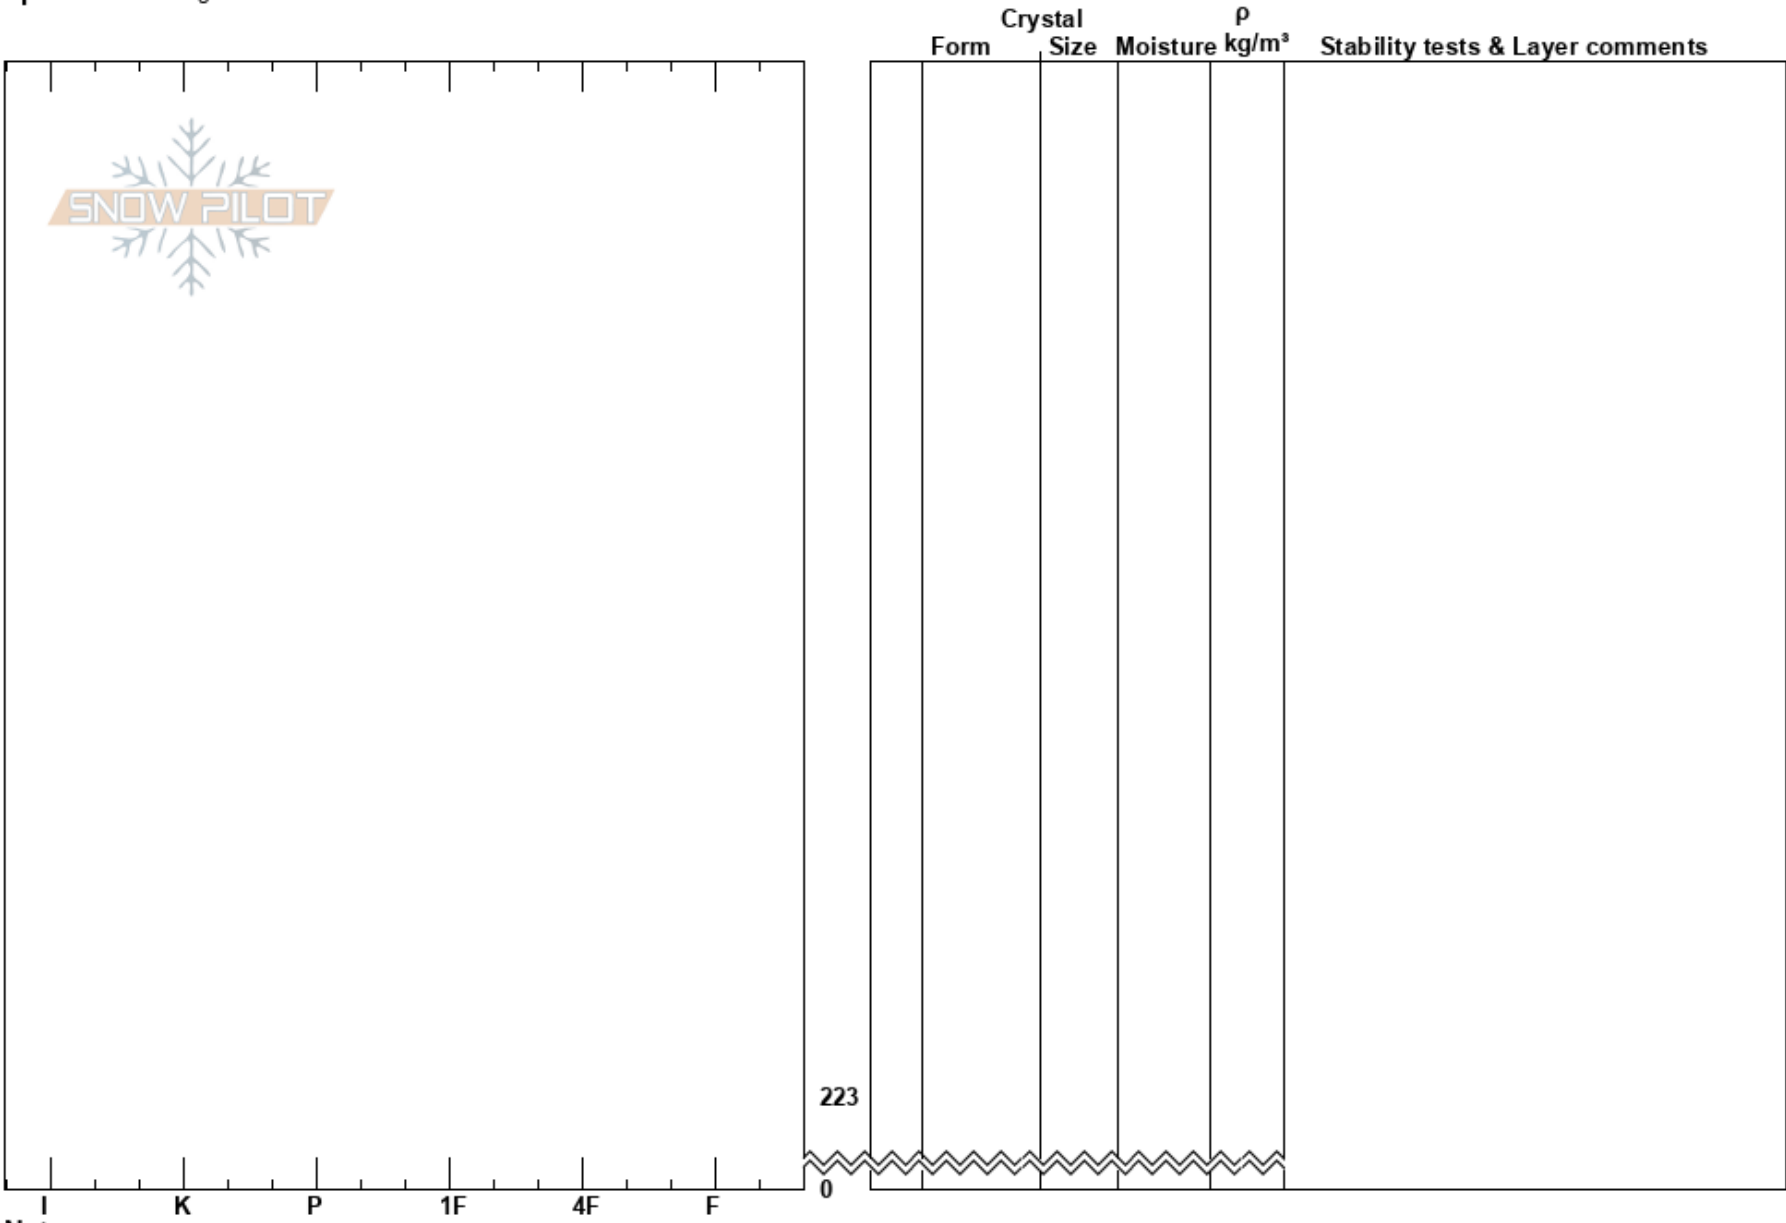

Inner Cone
OR
Elevation: 6490 ft
Aspect: 58°
Specifics: Pit dug in a Ski Area

Pine Patrol
01/11/2019 - 10:54am
Co-ord:
Slope Angle: 36°
Wind Loading: previous

Stability:
Air Temperature: 1°C
Sky Cover: OVC
Precipitation: NO
Wind: SE Strong

HS:223
PF:45
Layer Notes:

Notes: