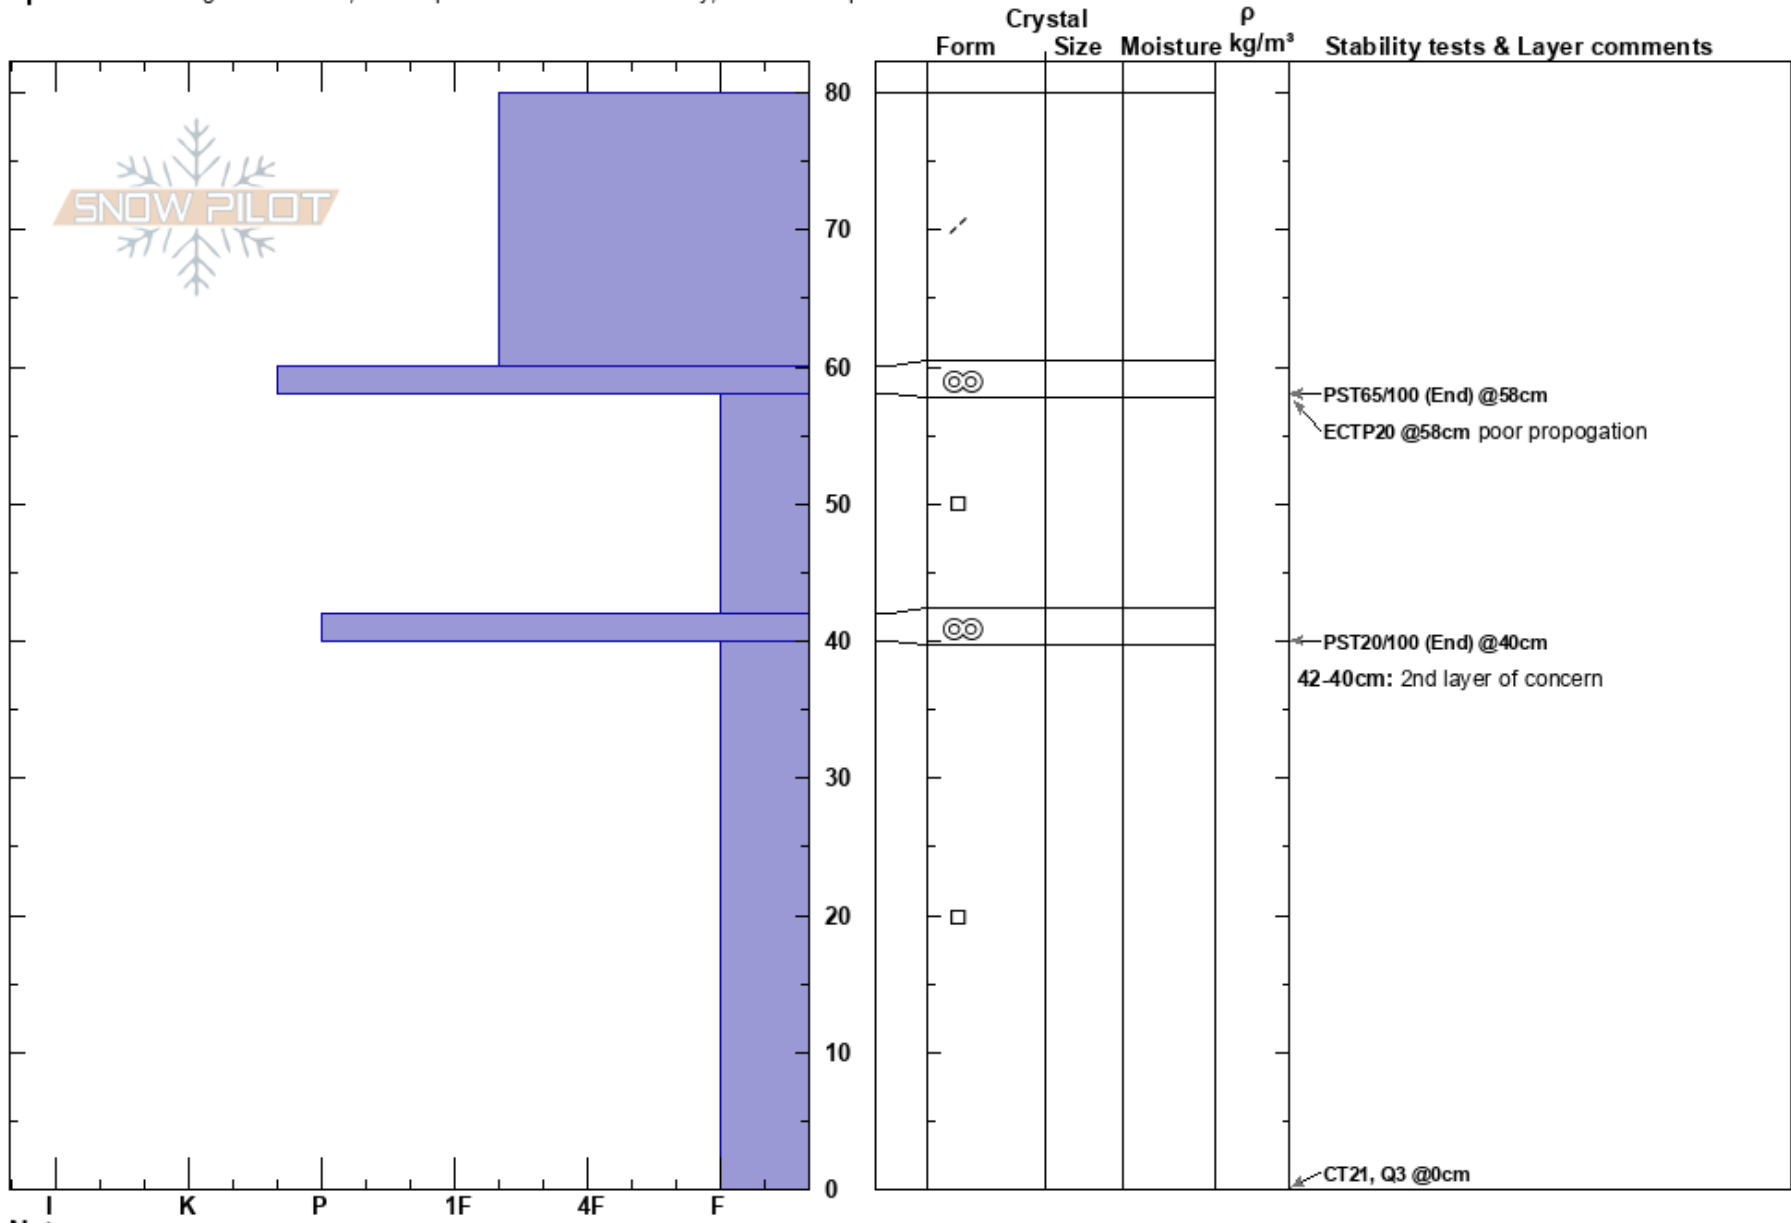

1/2 Moon  
 Central Wasatch  
 UT  
 Elevation: 9120 ft  
 Aspect: 50°

Snow Safety  
 01/11/2019 - 11:30am  
 Co-ord: 40.62615N, -111.54387W  
 Slope Angle: 32°  
 Wind Loading:

Stability:  
 Air Temperature:  
 Sky Cover: BKN  
 Precipitation: NO  
 Wind: Calm

HS:80  
 PF:80  
 Layer Notes:  
 60-58cm: Problematic layer  
 42-40cm: 2nd layer of concern

Specifics: Pit dug in a Ski Area; Pit is representative of backcountry; We skied slope

Notes: Dogger and Adam  
 Ground was bushy and not frozen