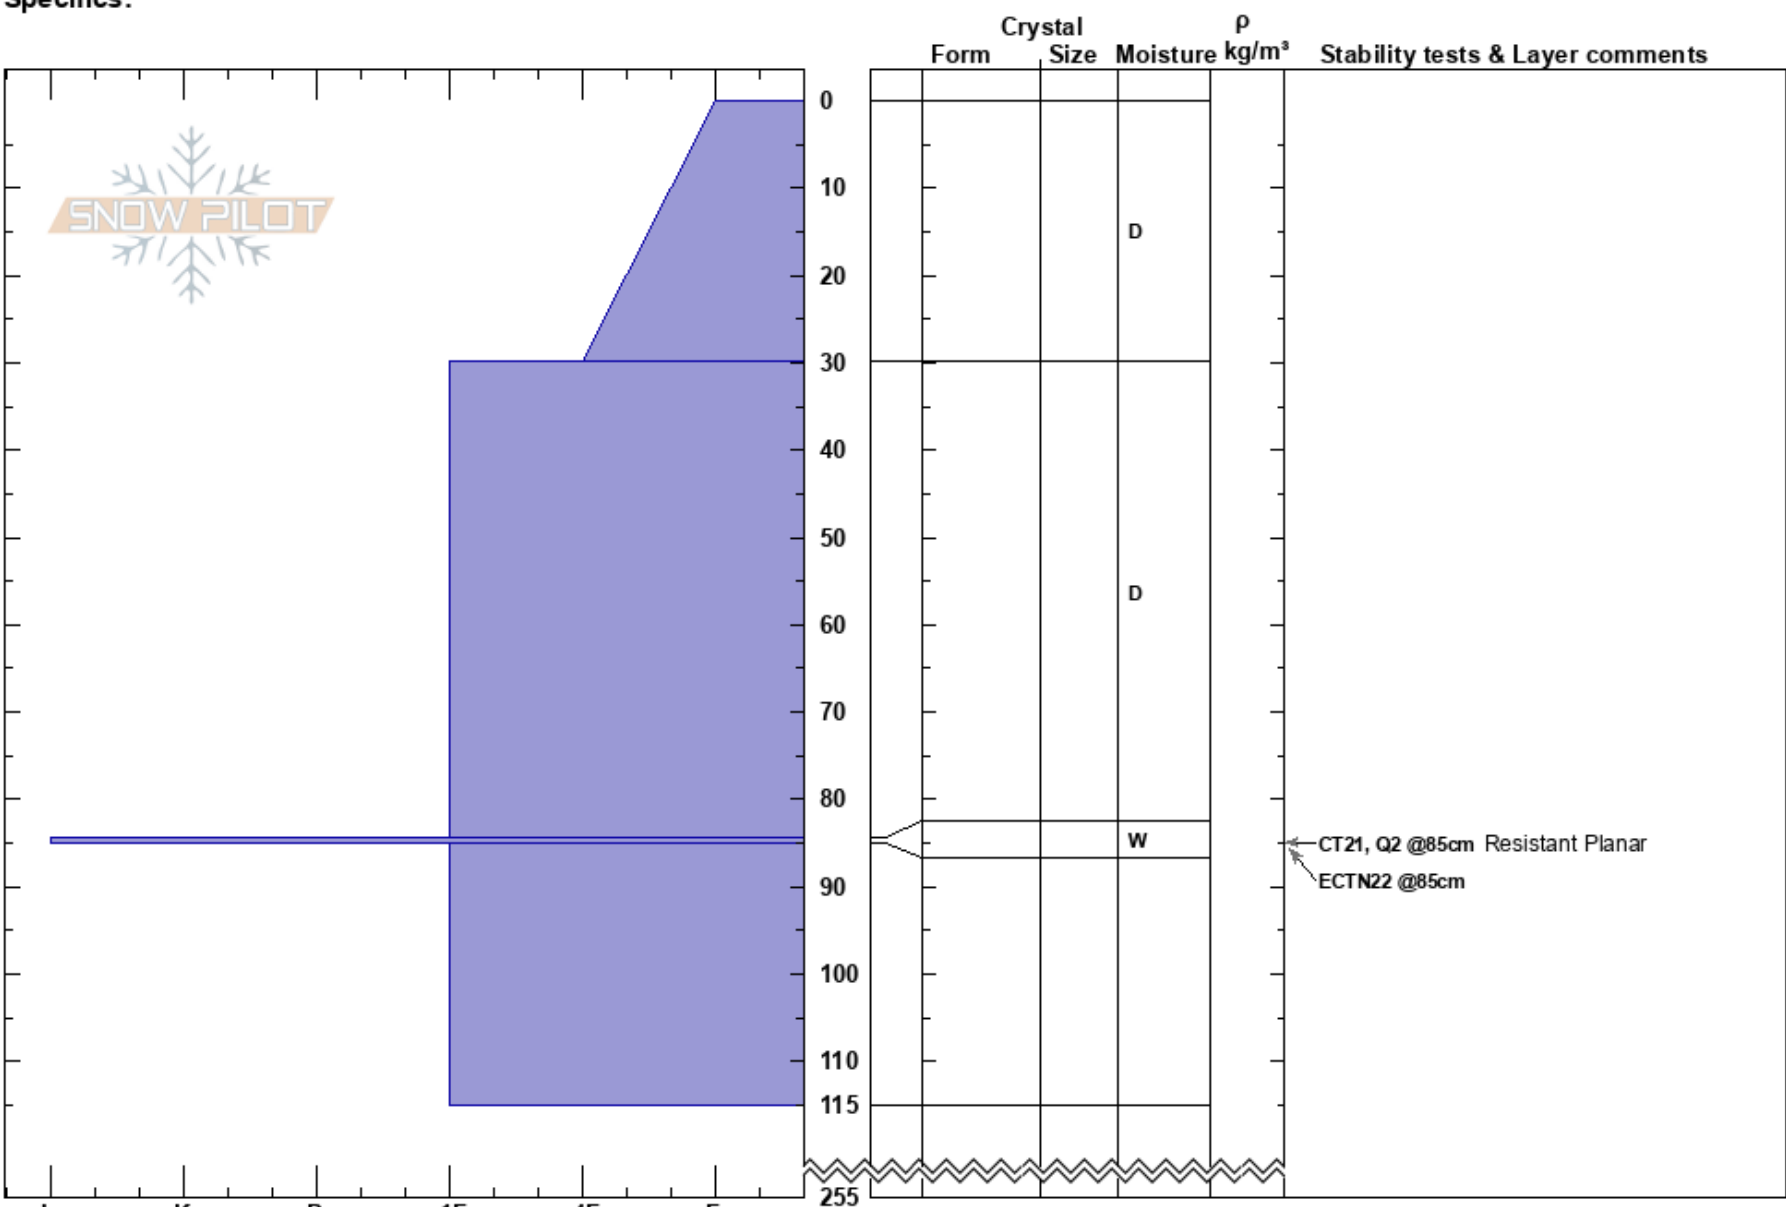

Sargents Ridge  
 Mt. Shasta  
 CA  
 Elevation: 9824 ft  
 Aspect: 160°  
 Specifics:

Ryan Sorenson  
 01/10/2019 - 2:22am  
 Co-ord: 41.38503N, -122.21926W  
 Slope Angle: 24°  
 Wind Loading: previous

Stability:  
 Air Temperature: -3.9°C HS:255  
 PF:25 84.5-85cm: Problematic layer  
 Sky Cover: CLR  
 Precipitation: NO  
 Wind: NE Calm

Notes: