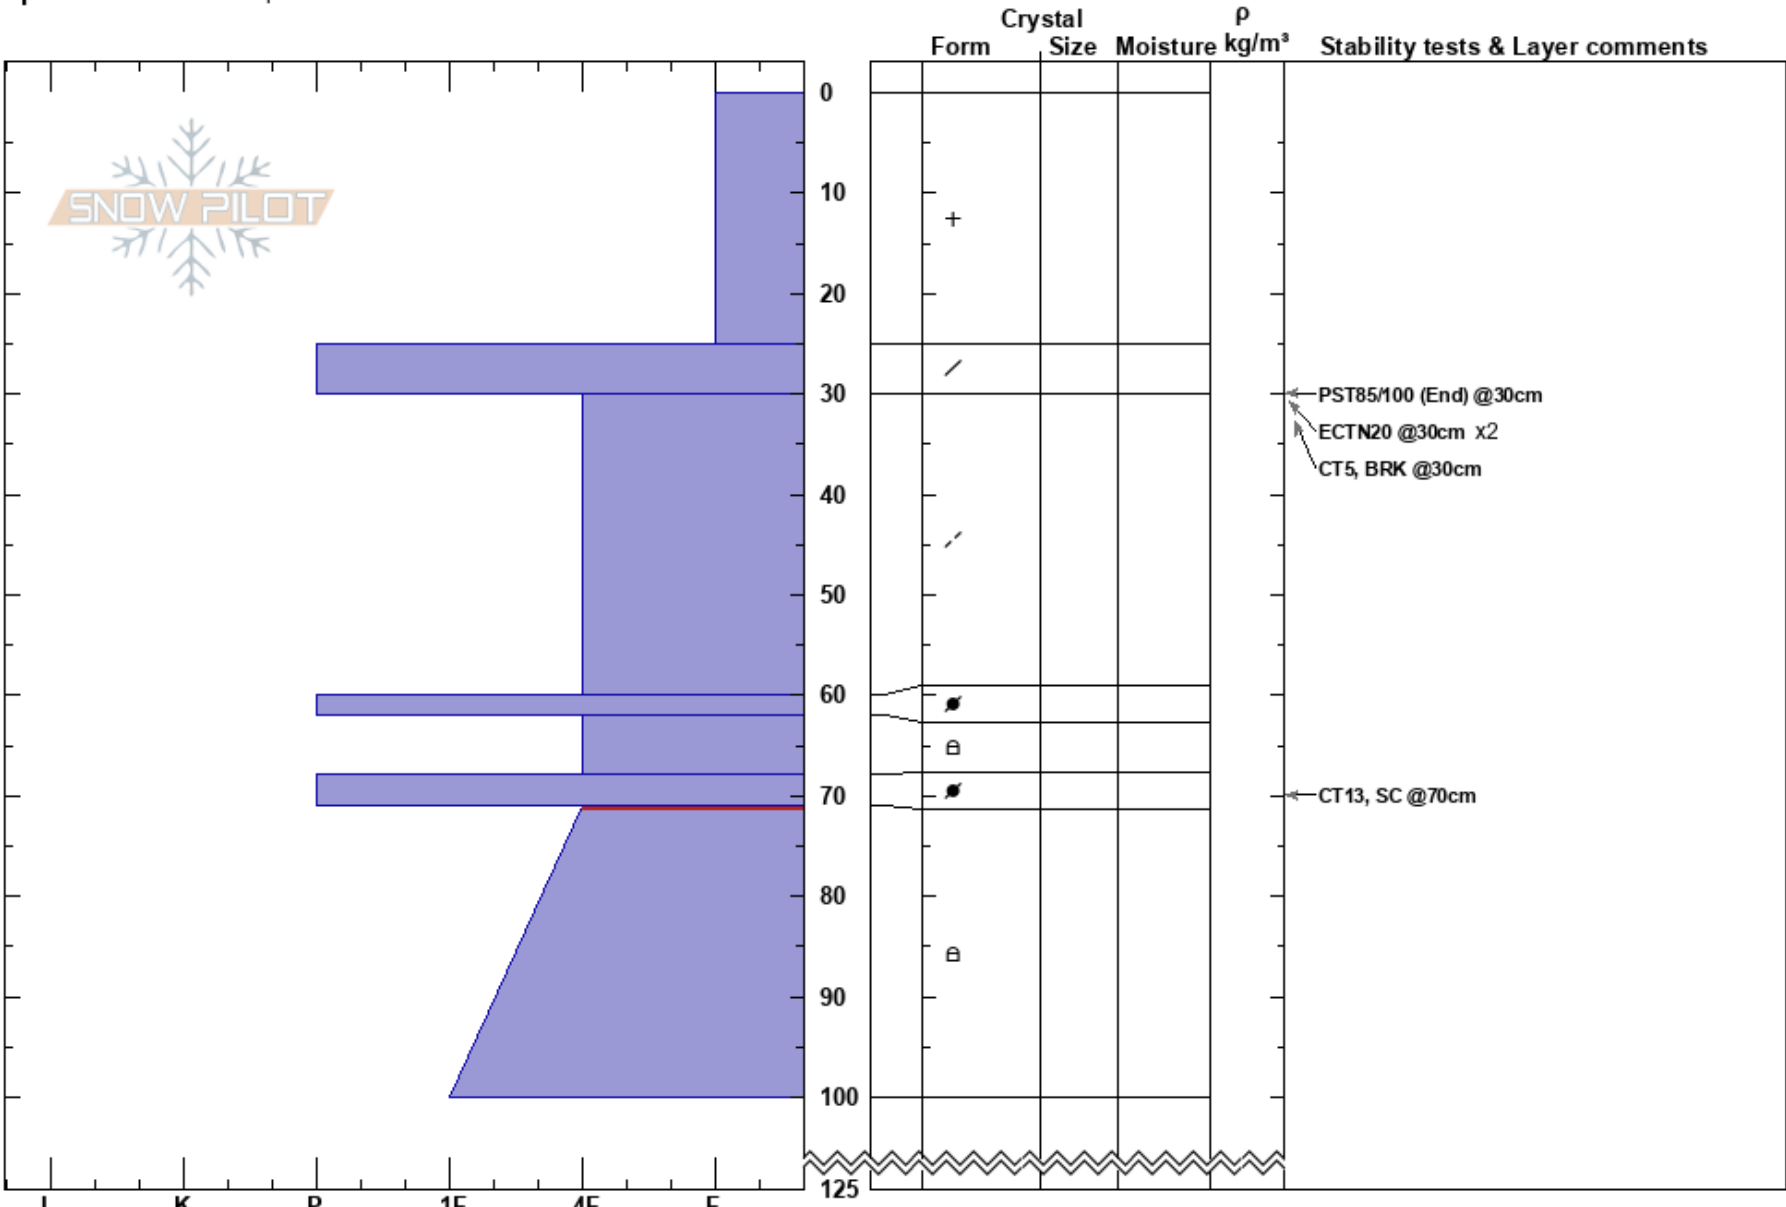

Old Man Bowl Snowpit
 Eastern Sierra Nevada
 CA
Elevation: 10500 ft
Aspect: 60°
Specifics: We skied slope

Ryan Huetter
 01/10/2019 - 12:00pm
Co-ord: 11S 336462W 4159663N
Slope Angle: 28°
Wind Loading: no

Stability:
Air Temperature:
Sky Cover: FEW
Precipitation: NO
Wind: SW Light Breeze

HS: 125
PS: 20 71-100cm: Problematic layer

Notes:
 I K P 1F 4F F