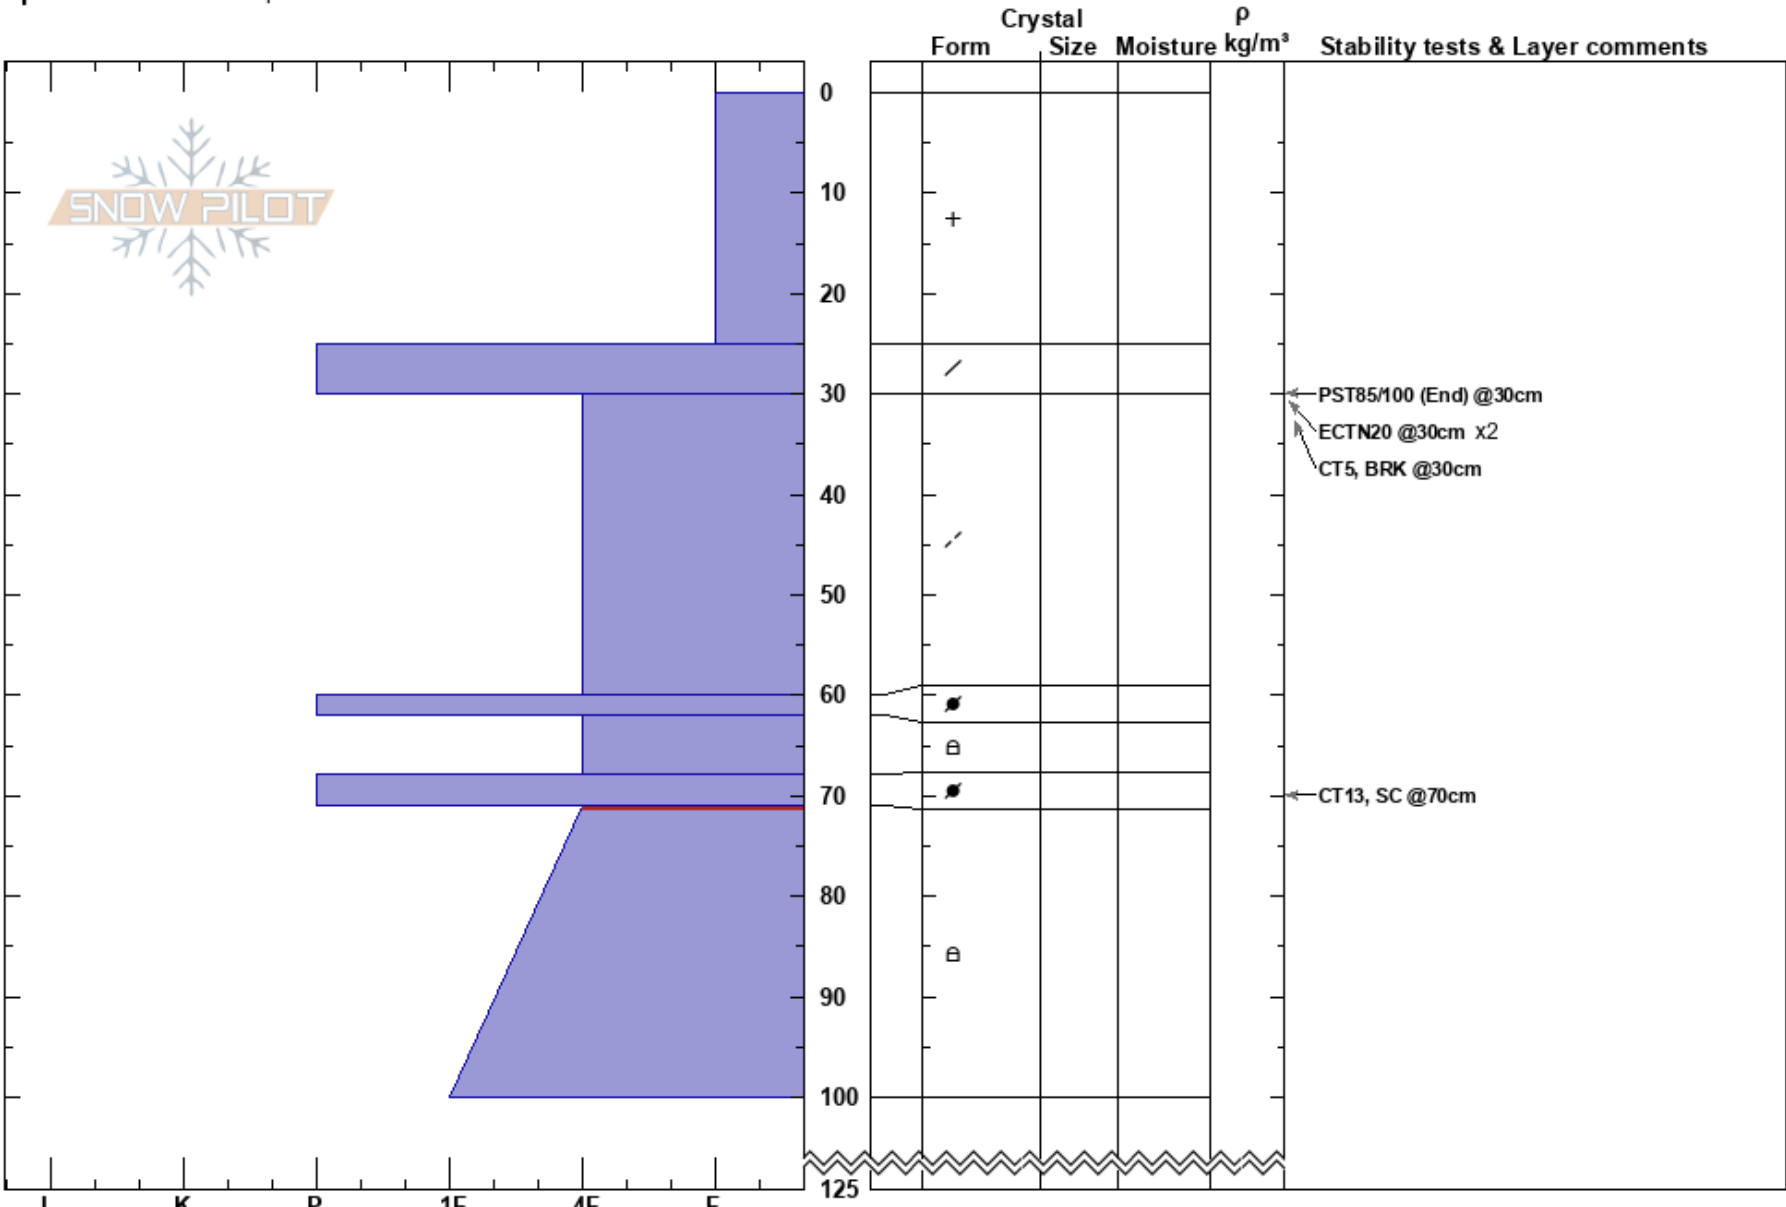

Old Man Bowl Snowpit
 Eastern Sierra Nevada
 CA
Elevation: 10500 ft
Aspect: 60°
Specifics: We skied slope

Ryan Huetter
 01/10/2019 - 12:00pm
Co-ord: 11S 336462W 4159663N
Slope Angle: 28°
Wind Loading: no

Stability:
Air Temperature:
Sky Cover: FEW
Precipitation: NO
Wind: SW Light Breeze

HS: 125
PS: 20 71-100cm: Problematic layer

Notes: