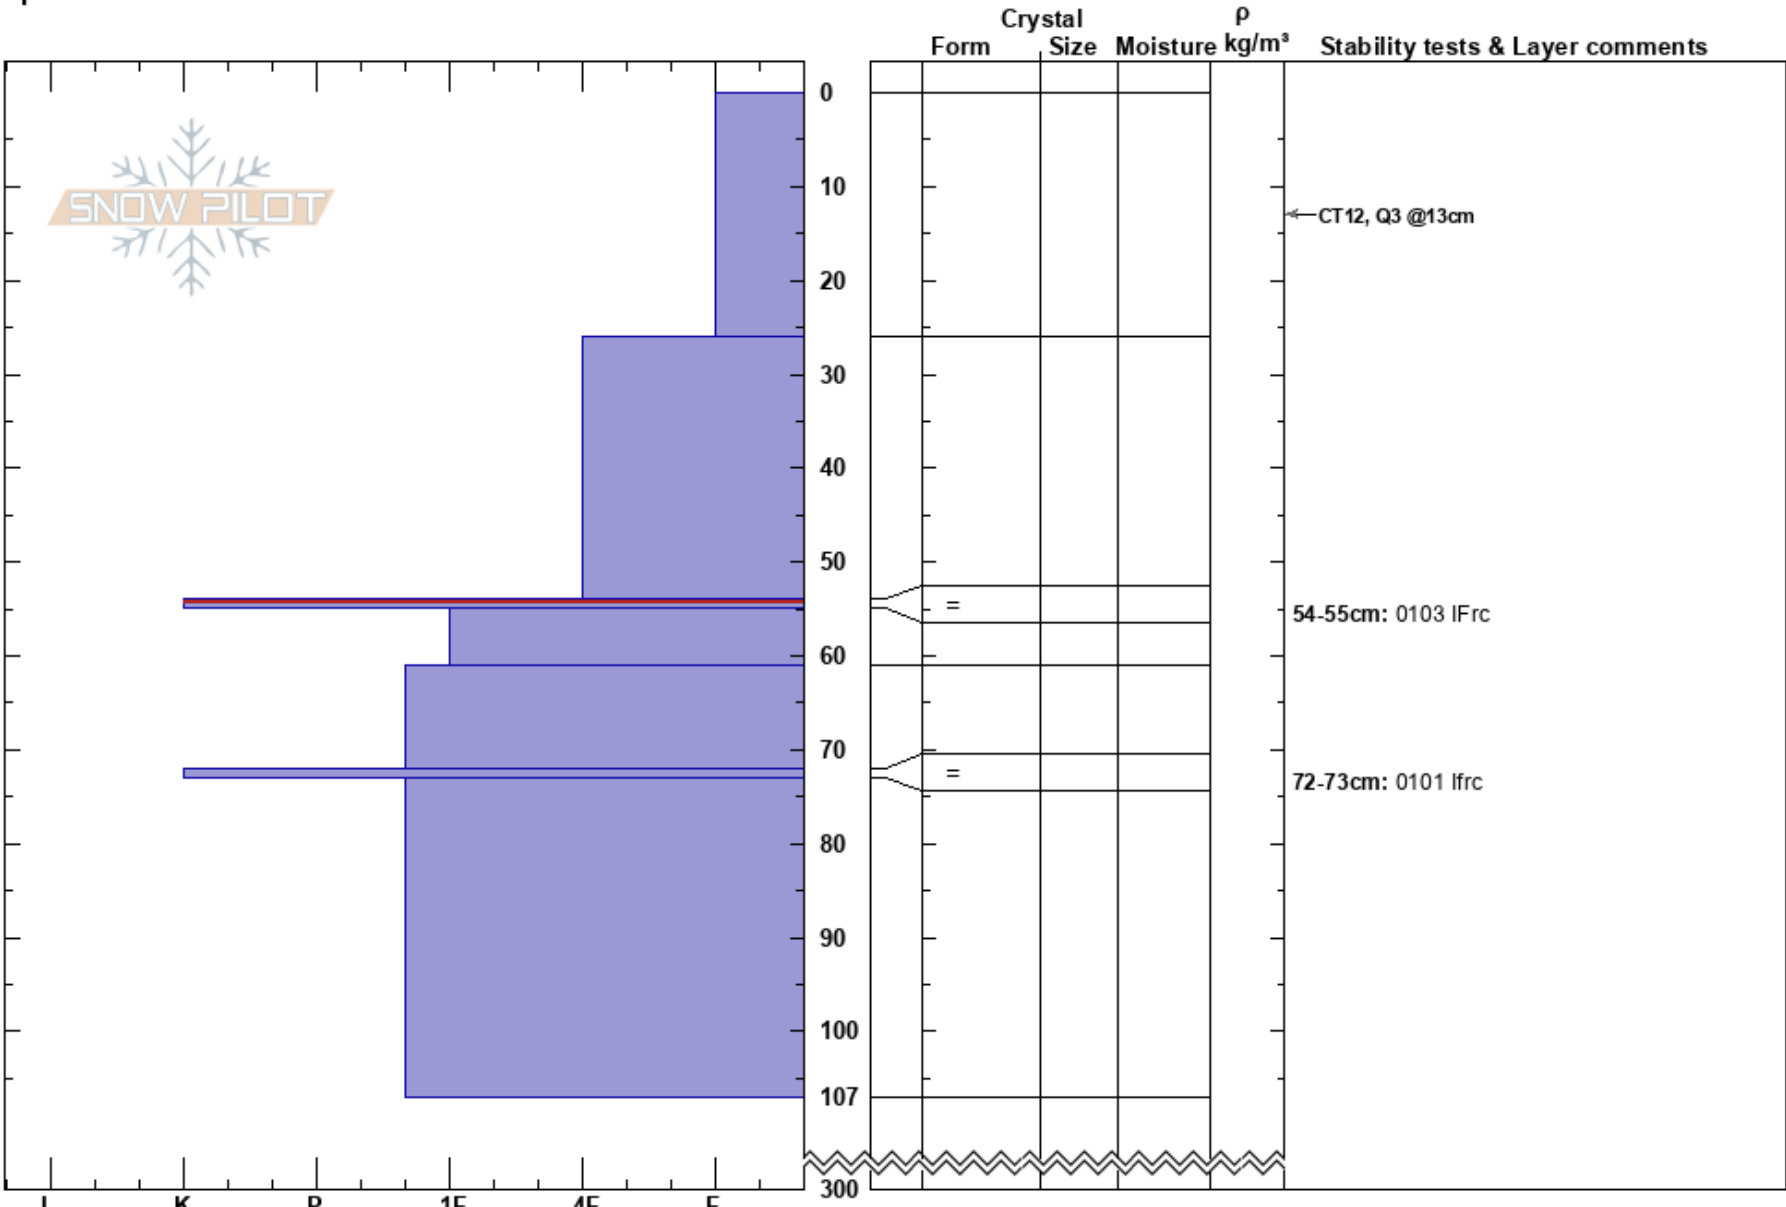

Chicken Knob TP

Will Sperry

10/01/2019 - 14:10

Stability:

HS:300

Layer Notes:

BC

Co-ord: 50.42942N, -118.17976W

Air Temperature:

PS: 30

54-55cm: 0103 IFrc

Elevation: 6536 ft

Slope Angle: 22°

Sky Cover: FEW

54-55cm: Problematic layer

Aspect: 88°

Wind Loading: no

Precipitation: ZR

72-73cm: 0101 Ifrc

Specifics:

Wind: Calm

Notes: