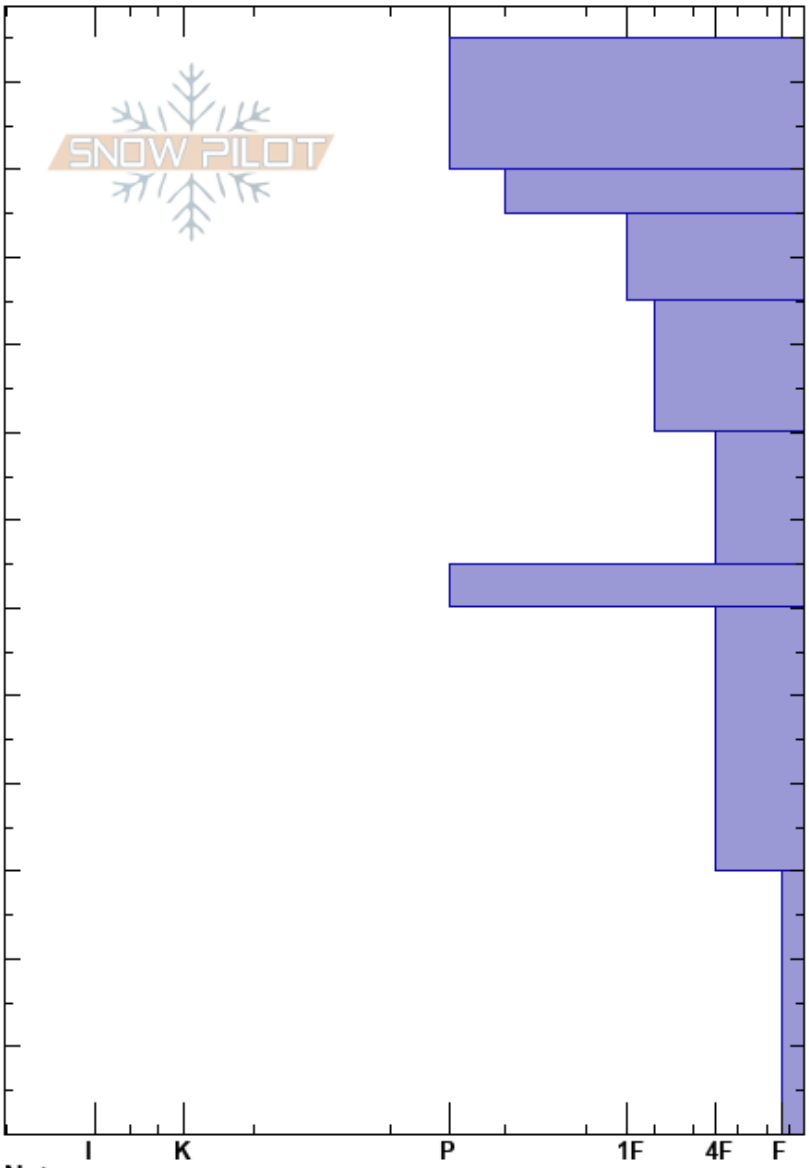

Mt Guyot
 Vail/Summit County
 CO
 Elevation: 11800 ft
 Aspect: 0°
 Specifics:

Kreston Rohrig
 01/10/2019 - 1:00pm
 Co-ord: 39.46631N, -105.94794W
 Slope Angle: 28°
 Wind Loading: previous

Stability:
 Air Temperature: 30°C
 Sky Cover: BKN
 Precipitation: NO
 Wind: W Calm

HS:125
 30-0cm: Problematic layer

Height (cm)	Crystal		Moisture	ρ kg/m ³	Stability tests & Layer comments
	Form	Size			
125					
120	•				
110	•				
100	◻				
95					← ECTN14 @95cm
90	◻				
80					
75	◻				
70					
65	•				
60					
55					
50					← CT11, BRK @50cm
45	◻	2			
40					
35					
30					← CT2, BRK @30cm
25					
20					
15	^ (◻)	2-3			
10					
5					
0					