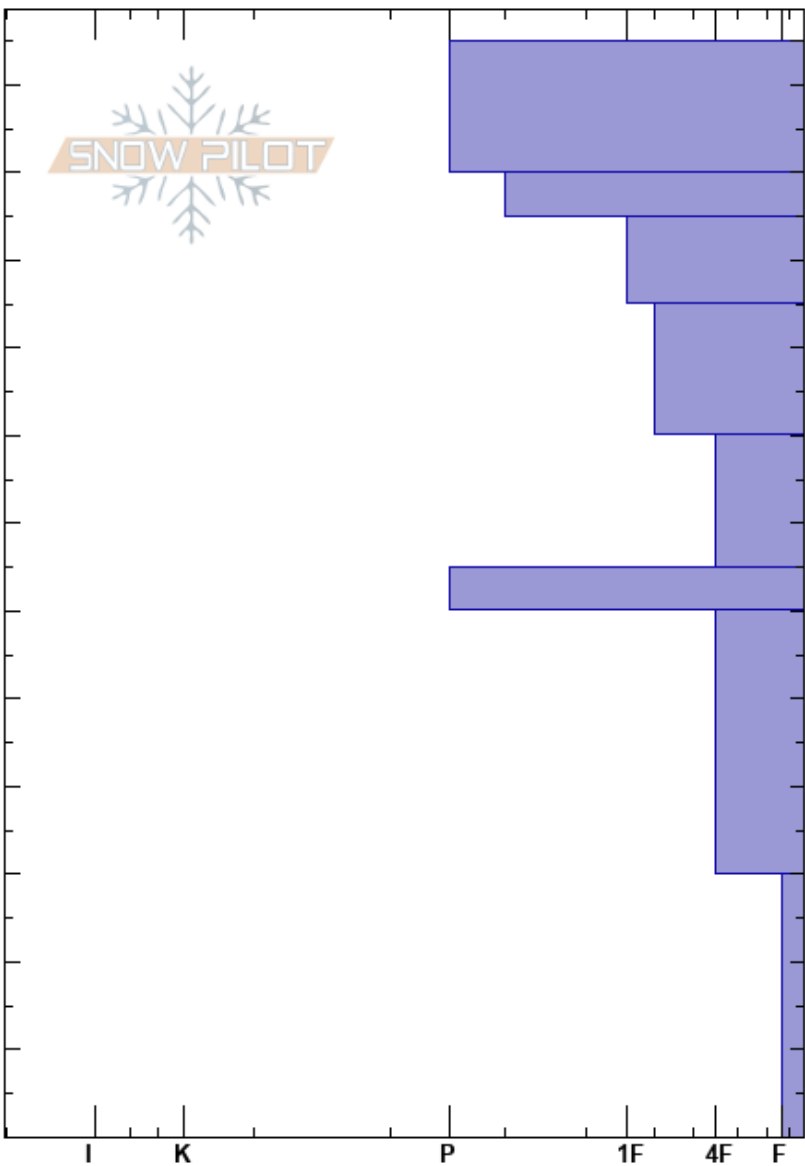

Mt Guyot
 Vail/Summit County
 CO
Elevation: 11800 ft
Aspect: 0°
Specifics:

Kreston Rohrig
 01/10/2019 - 1:00pm
Co-ord: 39.46631N, -105.94794W
Slope Angle: 28°
Wind Loading: previous

Stability: HS:125
Air Temperature: 30°C
Sky Cover: BKN
Precipitation: NO
Wind: W Calm
Layer Notes: 30-0cm: Problematic layer

Height (cm)	Crystal		ρ kg/m ³	Stability tests & Layer comments
	Form	Size		
125				
120	•			
110	•			
100	◻			
95				← ECTN14 @95cm
90	◻			
80				
75	◻			
70				
65	•			
60				
55				
50				← CT11, BRK @50cm
45	◻	2		
40				
35				
30				← CT2, BRK @30cm
25				
20				
15	^ (◻)	2-3		
10				
5				
0				