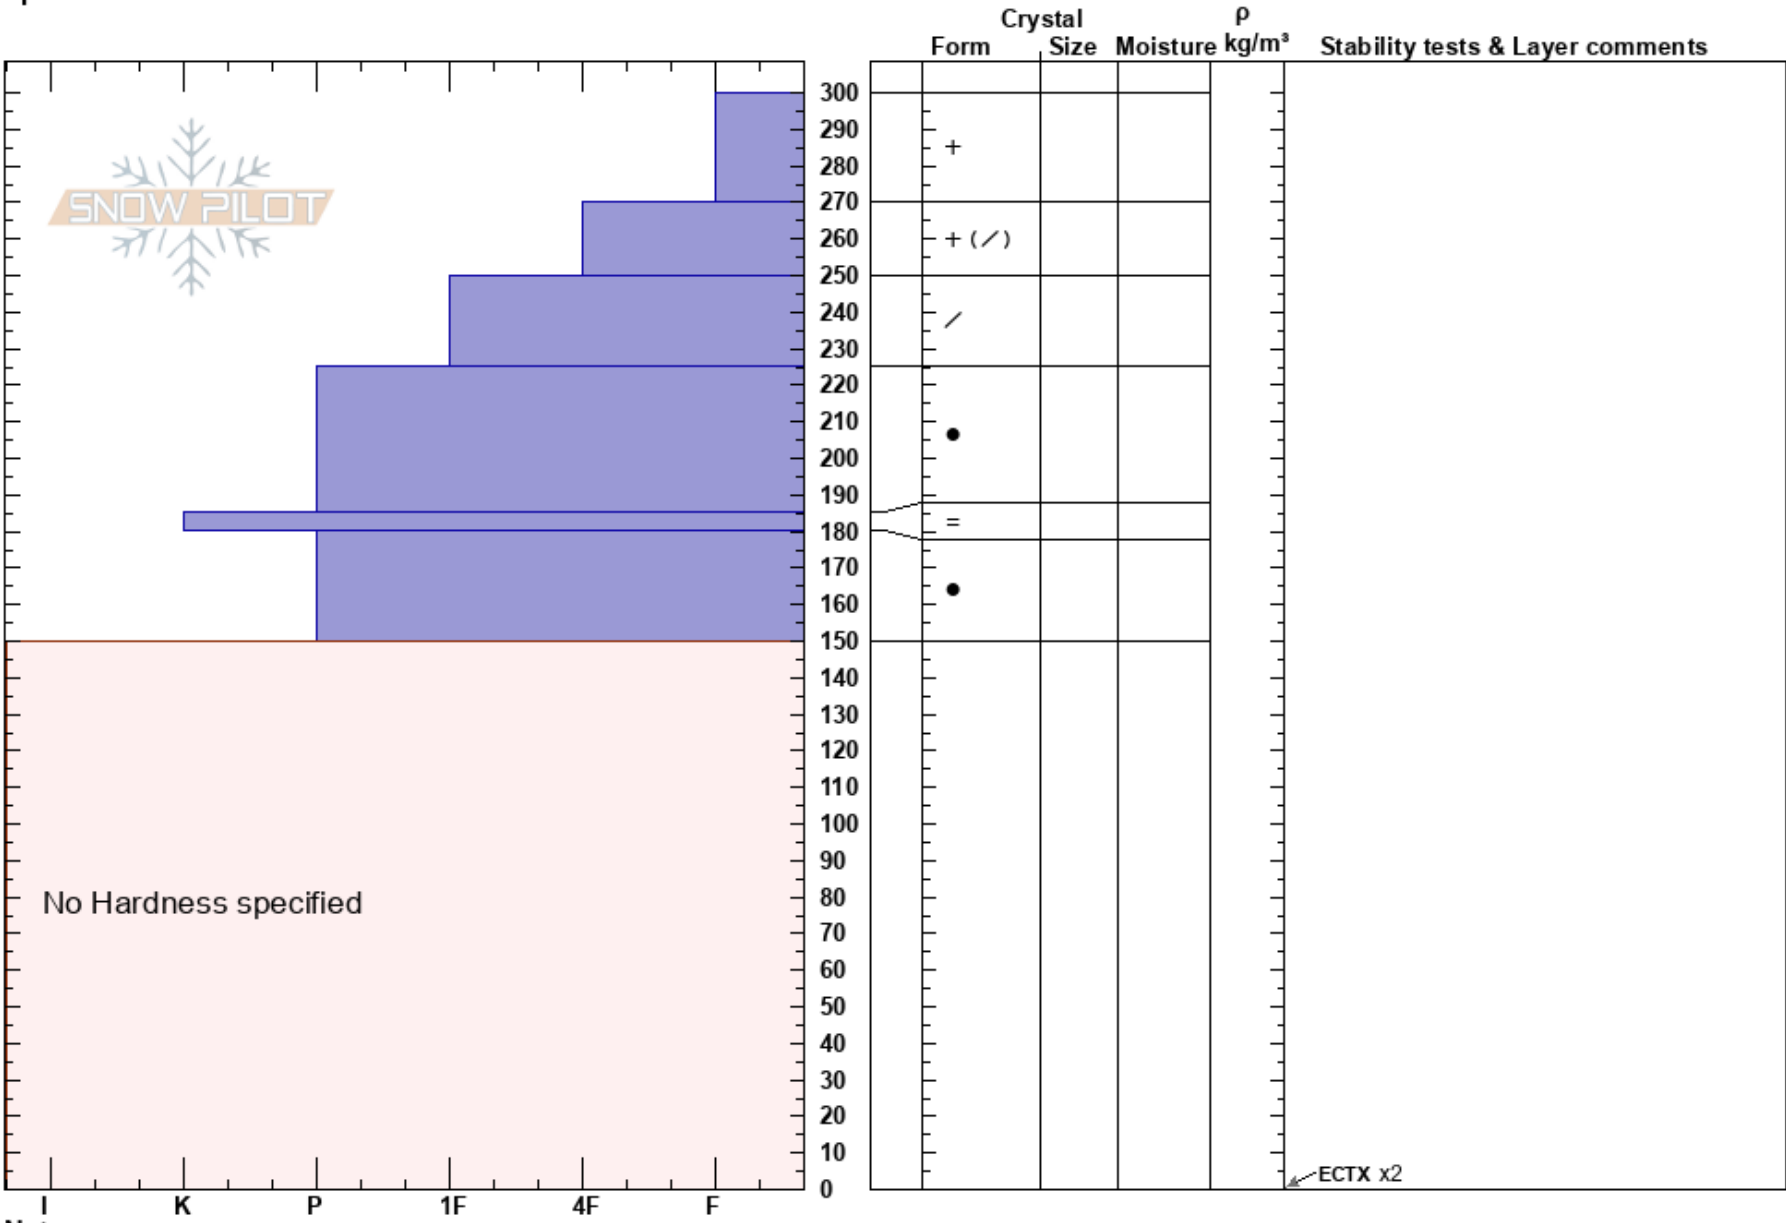

Above Leavitt Lake
 Bridgeport Winter Rec Ar
 CA
Elevation: 10000 ft
Aspect: 300°
Specifics:

Kyle Van Peurse
 01/14/2017 - 1:30pm
Co-ord: 38.27009N, -119.61272W
Slope Angle: 20°
Wind Loading:

Stability:
Air Temperature:
Sky Cover: CLR
Precipitation: NO
Wind: Calm

HS:300 **Layer Notes:**

Notes: