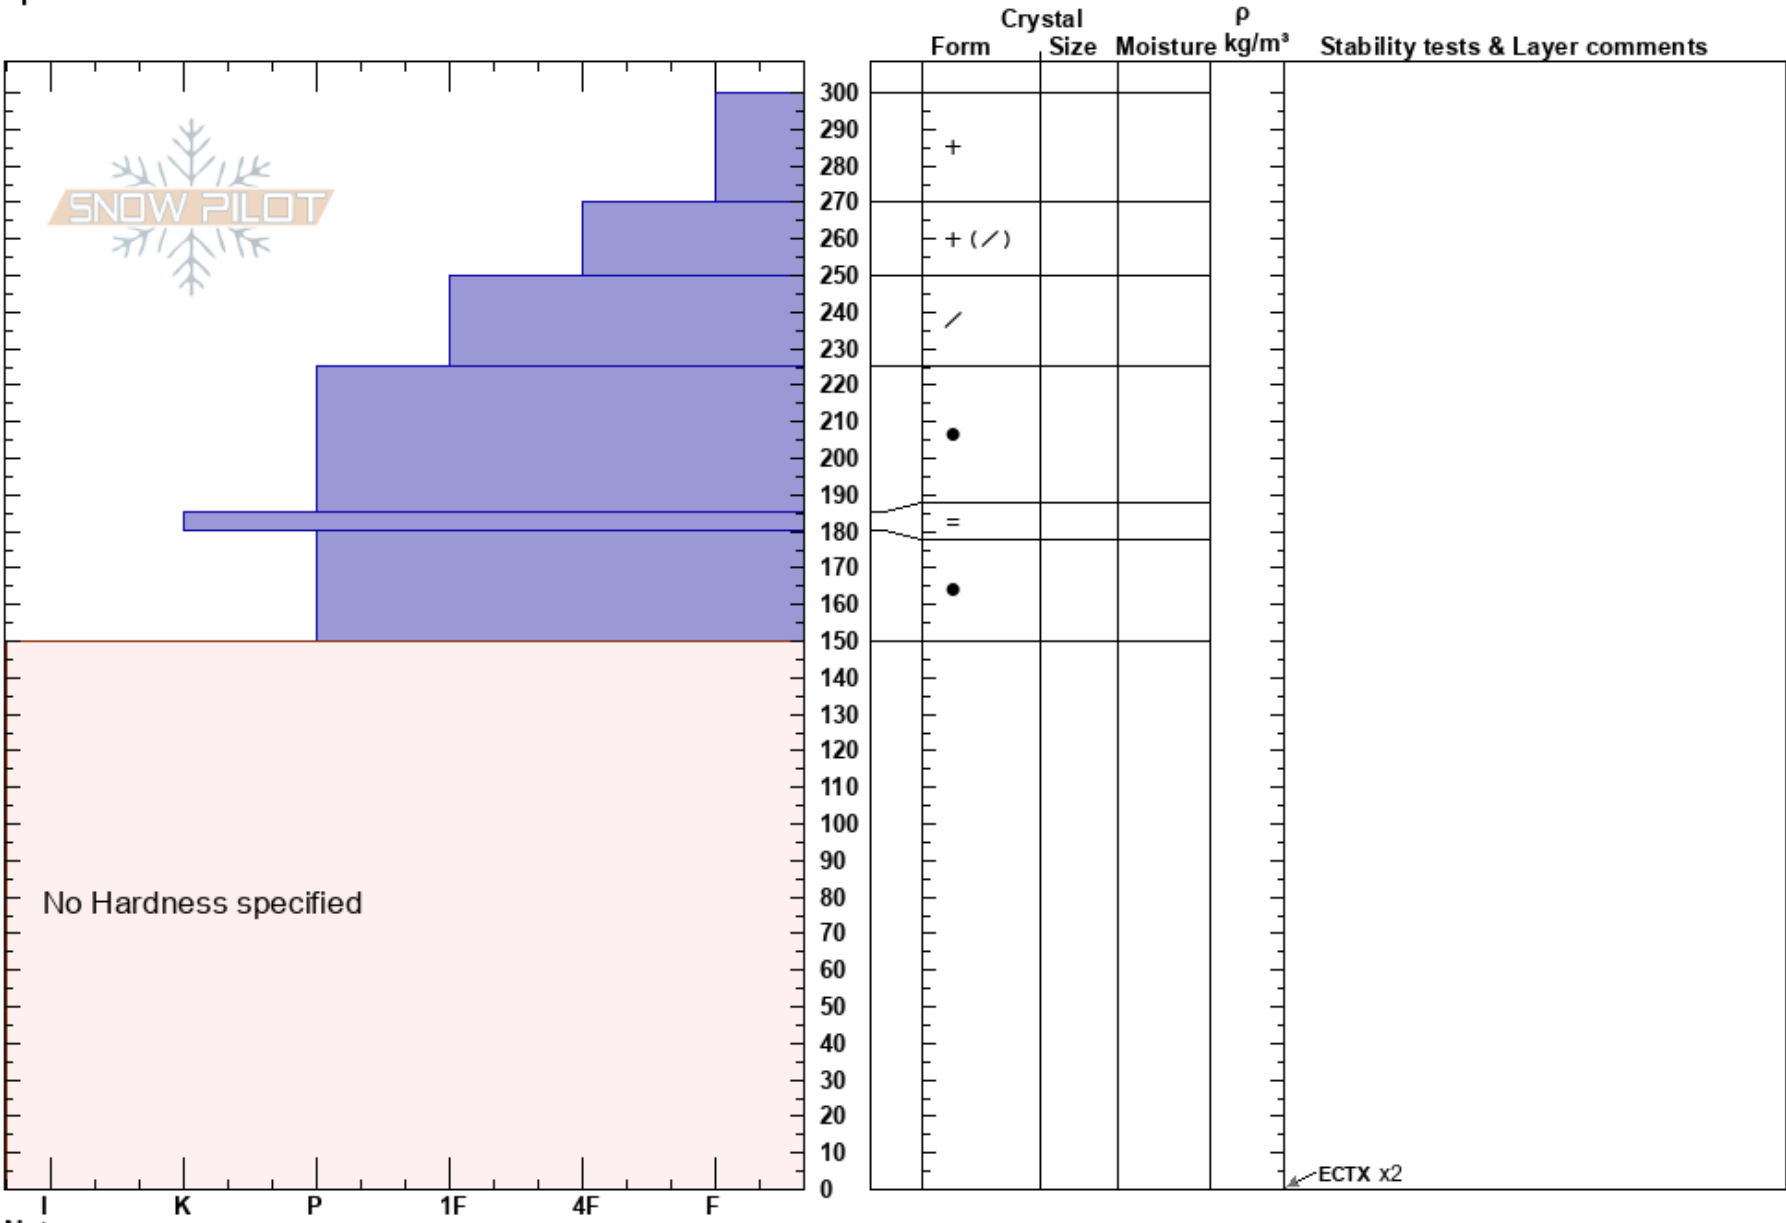

Above Leavitt Lake
 Bridgeport Winter Rec Ar
 CA
Elevation: 10000 ft
Aspect: 300°
Specifics:

Kyle Van Peursem
 01/14/2017 - 1:30pm
Co-ord: 38.27009N, -119.61272W
Slope Angle: 20°
Wind Loading:

Stability:
Air Temperature:
Sky Cover: CLR
Precipitation: NO
Wind: Calm

HS:300 **Layer Notes:**

Notes: