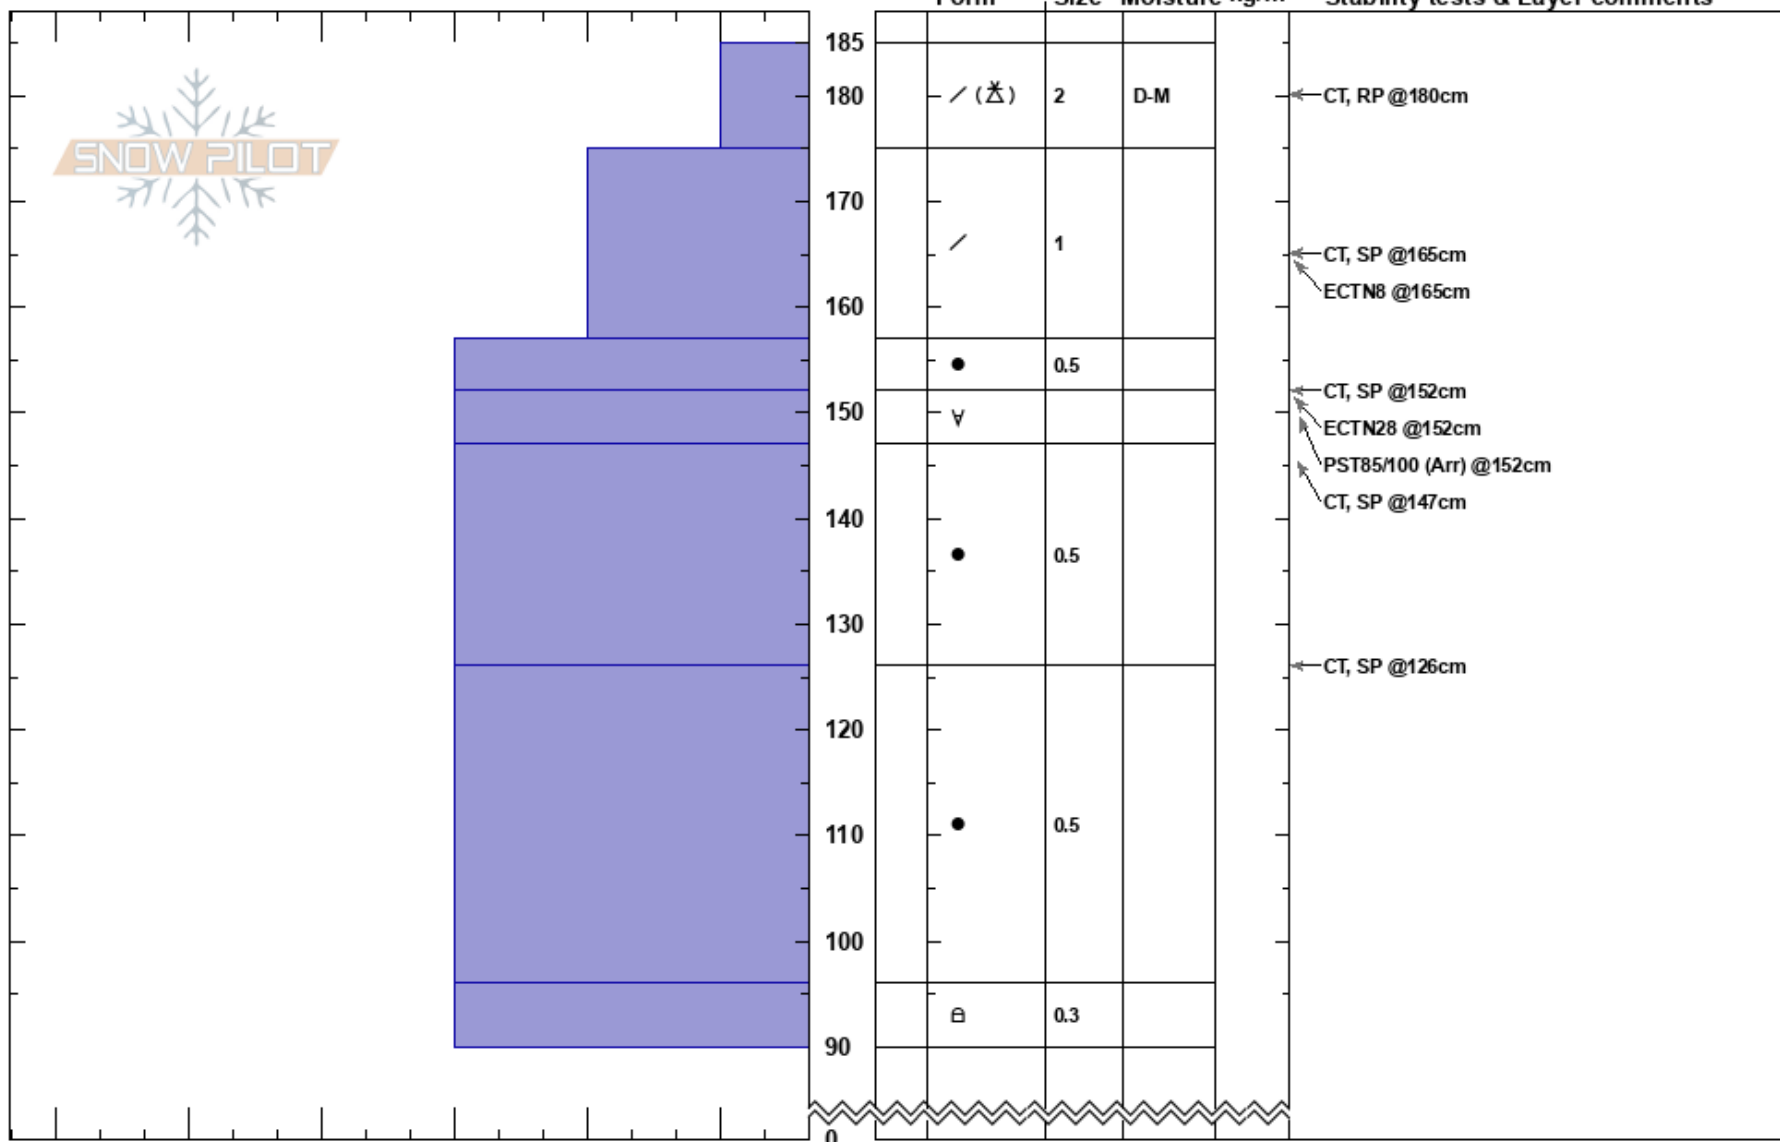

Ghoulie's Ridge
 Whitefish
 MT
 Elevation: 6434 ft
 Aspect: 120°
 Specifics:

Clancy Nelson
 01/10/2019 - 11:30am
 Co-ord: 48.49183N, -114.31724E
 Slope Angle: 25°
 Wind Loading:

Stability:
 Air Temperature: 34°C
 Sky Cover: X
 Precipitation: NO
 Wind: Calm

HS:185
 Layer Notes:
 152-147cm: Very subtle rime crust.

Notes: