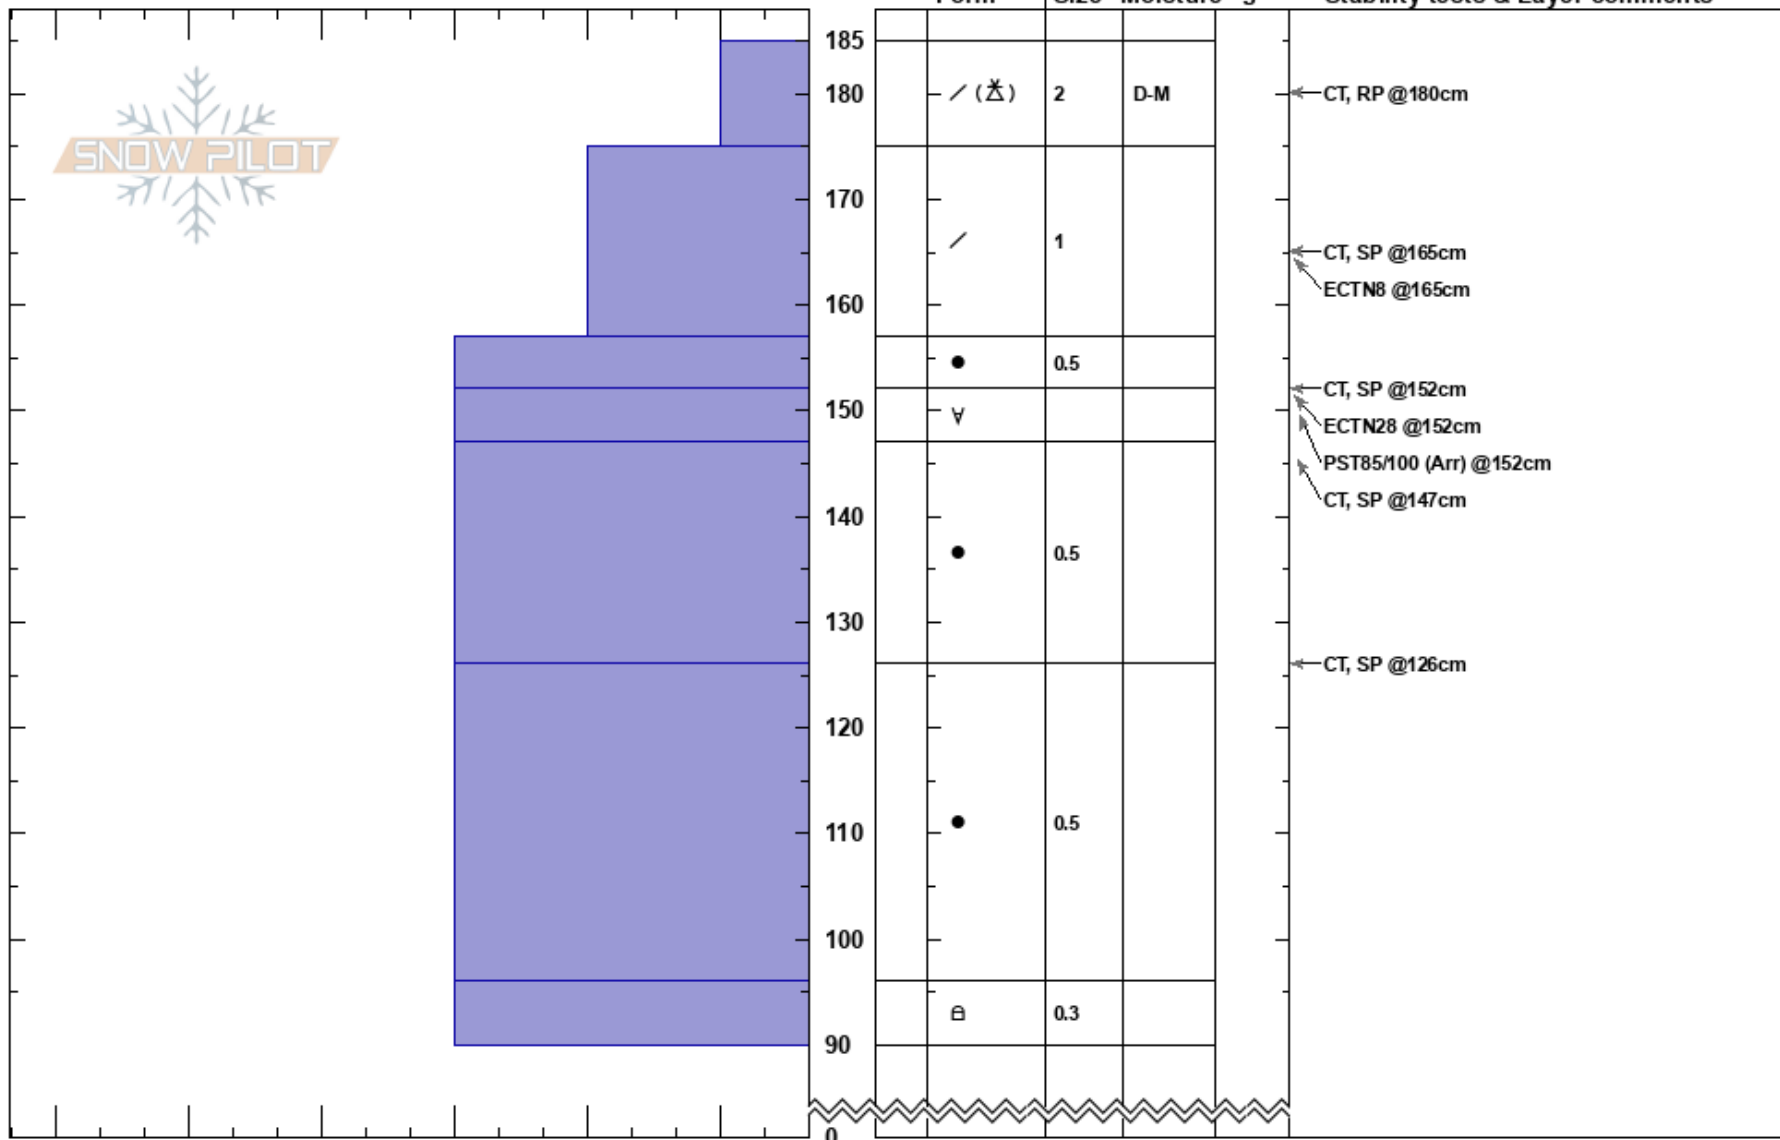

Ghoulie's Ridge  
 Whitefish  
 MT  
 Elevation: 6434 ft  
 Aspect: 120°  
 Specifics:

Clancy Nelson  
 01/10/2019 - 11:30am  
 Co-ord: 48.49183N, -114.31724E  
 Slope Angle: 25°  
 Wind Loading:

Stability:  
 Air Temperature: 34°C  
 Sky Cover: X  
 Precipitation: NO  
 Wind: Calm

HS:185  
 Layer Notes:  
 152-147cm: Very subtle rime crust.

Notes: