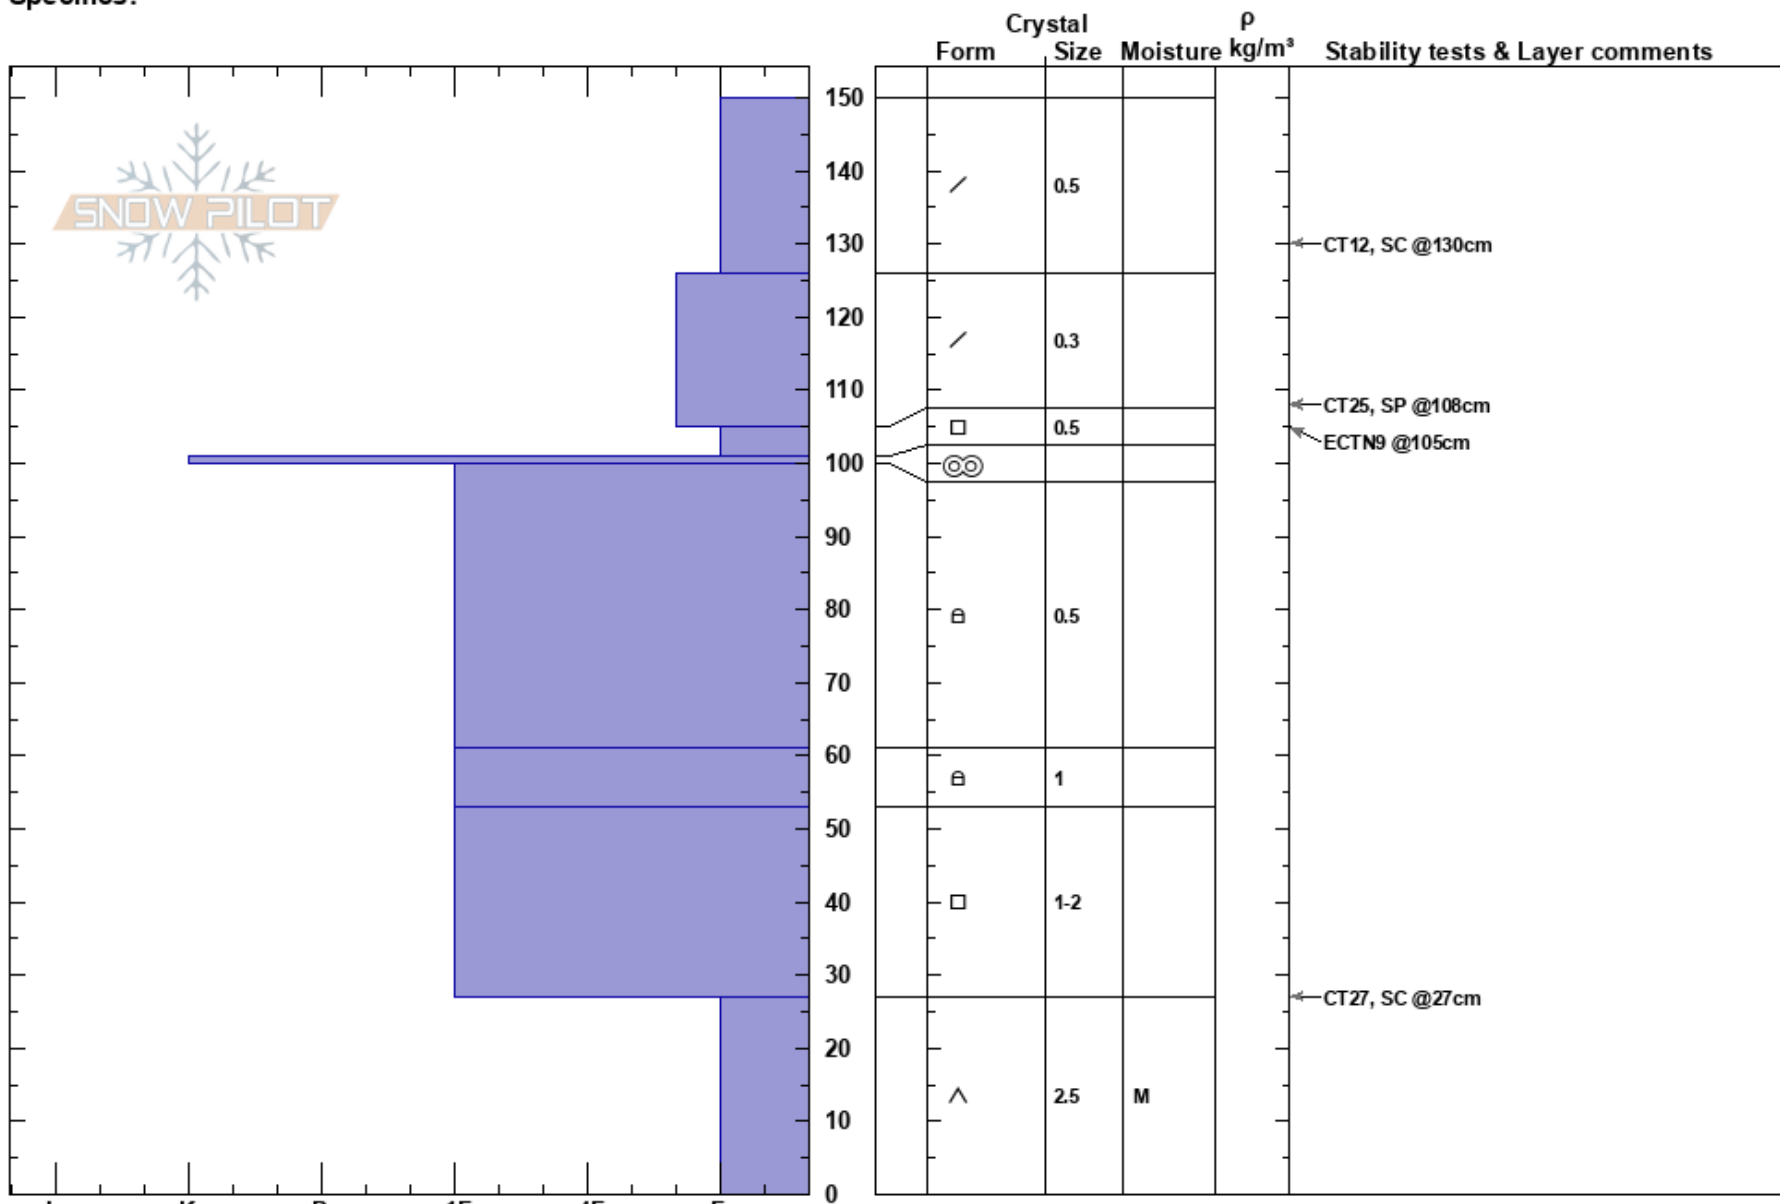

Skier's Summit
 Sawtooth Range
 ID
 Elevation: 9300 ft
 Aspect: 45°
 Specifics:

Nicole Jorgenson
 01/08/2019 - 12:14pm
 Co-ord: 44.15244N, -114.99490W
 Slope Angle: 20°
 Wind Loading: previous

Stability:
 Air Temperature: -0.3°C
 Sky Cover: FEW
 Precipitation: NO
 Wind: NW Calm

HS:150
 Layer Notes:
 27-0cm: Problematic layer

Notes: This pit was dug on a clearly wind loaded slope. Other areas of the same elevation had HS around 86cm.