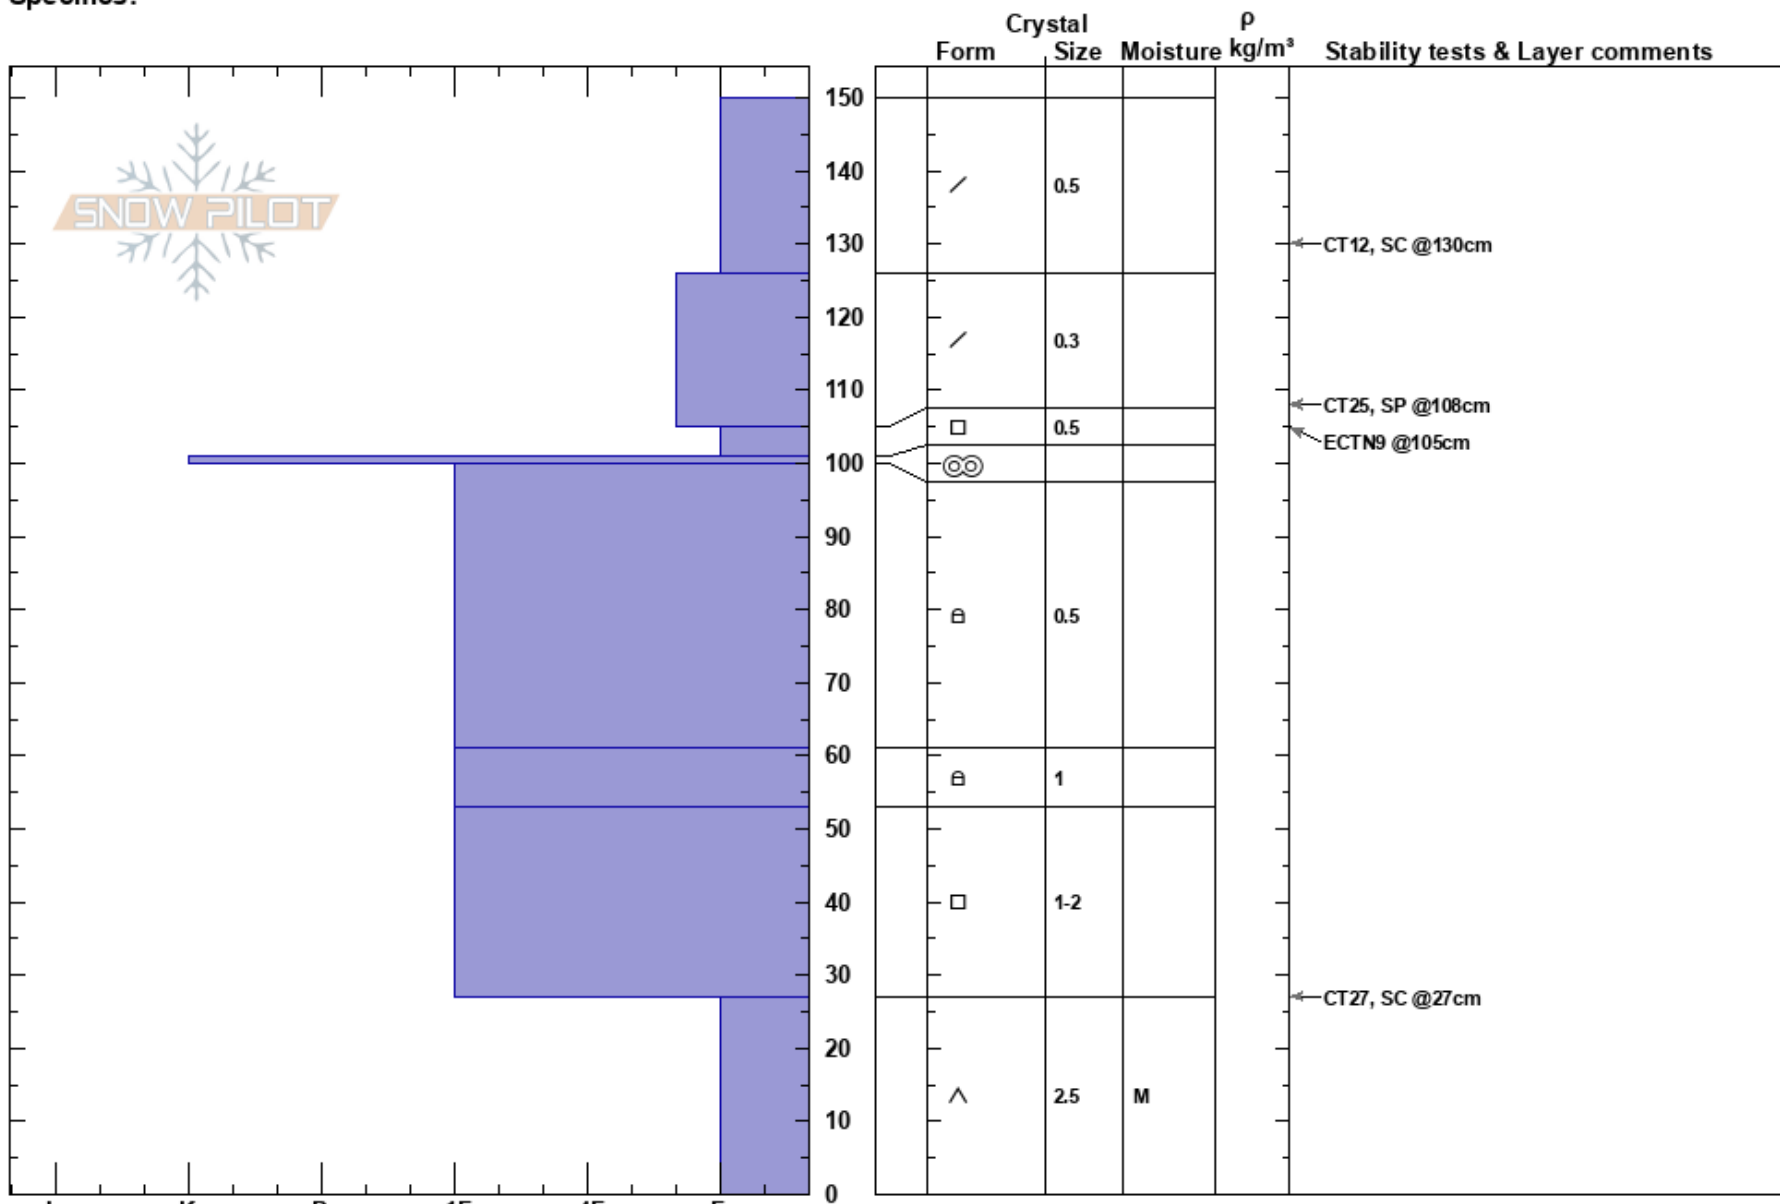

Skier's Summit  
 Sawtooth Range  
 ID  
 Elevation: 9300 ft  
 Aspect: 45°  
 Specifics:

Nicole Jorgenson  
 01/08/2019 - 12:14pm  
 Co-ord: 44.15244N, -114.99490W  
 Slope Angle: 20°  
 Wind Loading: previous

Stability:  
 Air Temperature: -0.3°C  
 Sky Cover: FEW  
 Precipitation: NO  
 Wind: NW Calm

HS:150  
 Layer Notes:  
 27-0cm: Problematic layer

Notes: This pit was dug on a clearly wind loaded slope. Other areas of the same elevation had HS around 86cm.