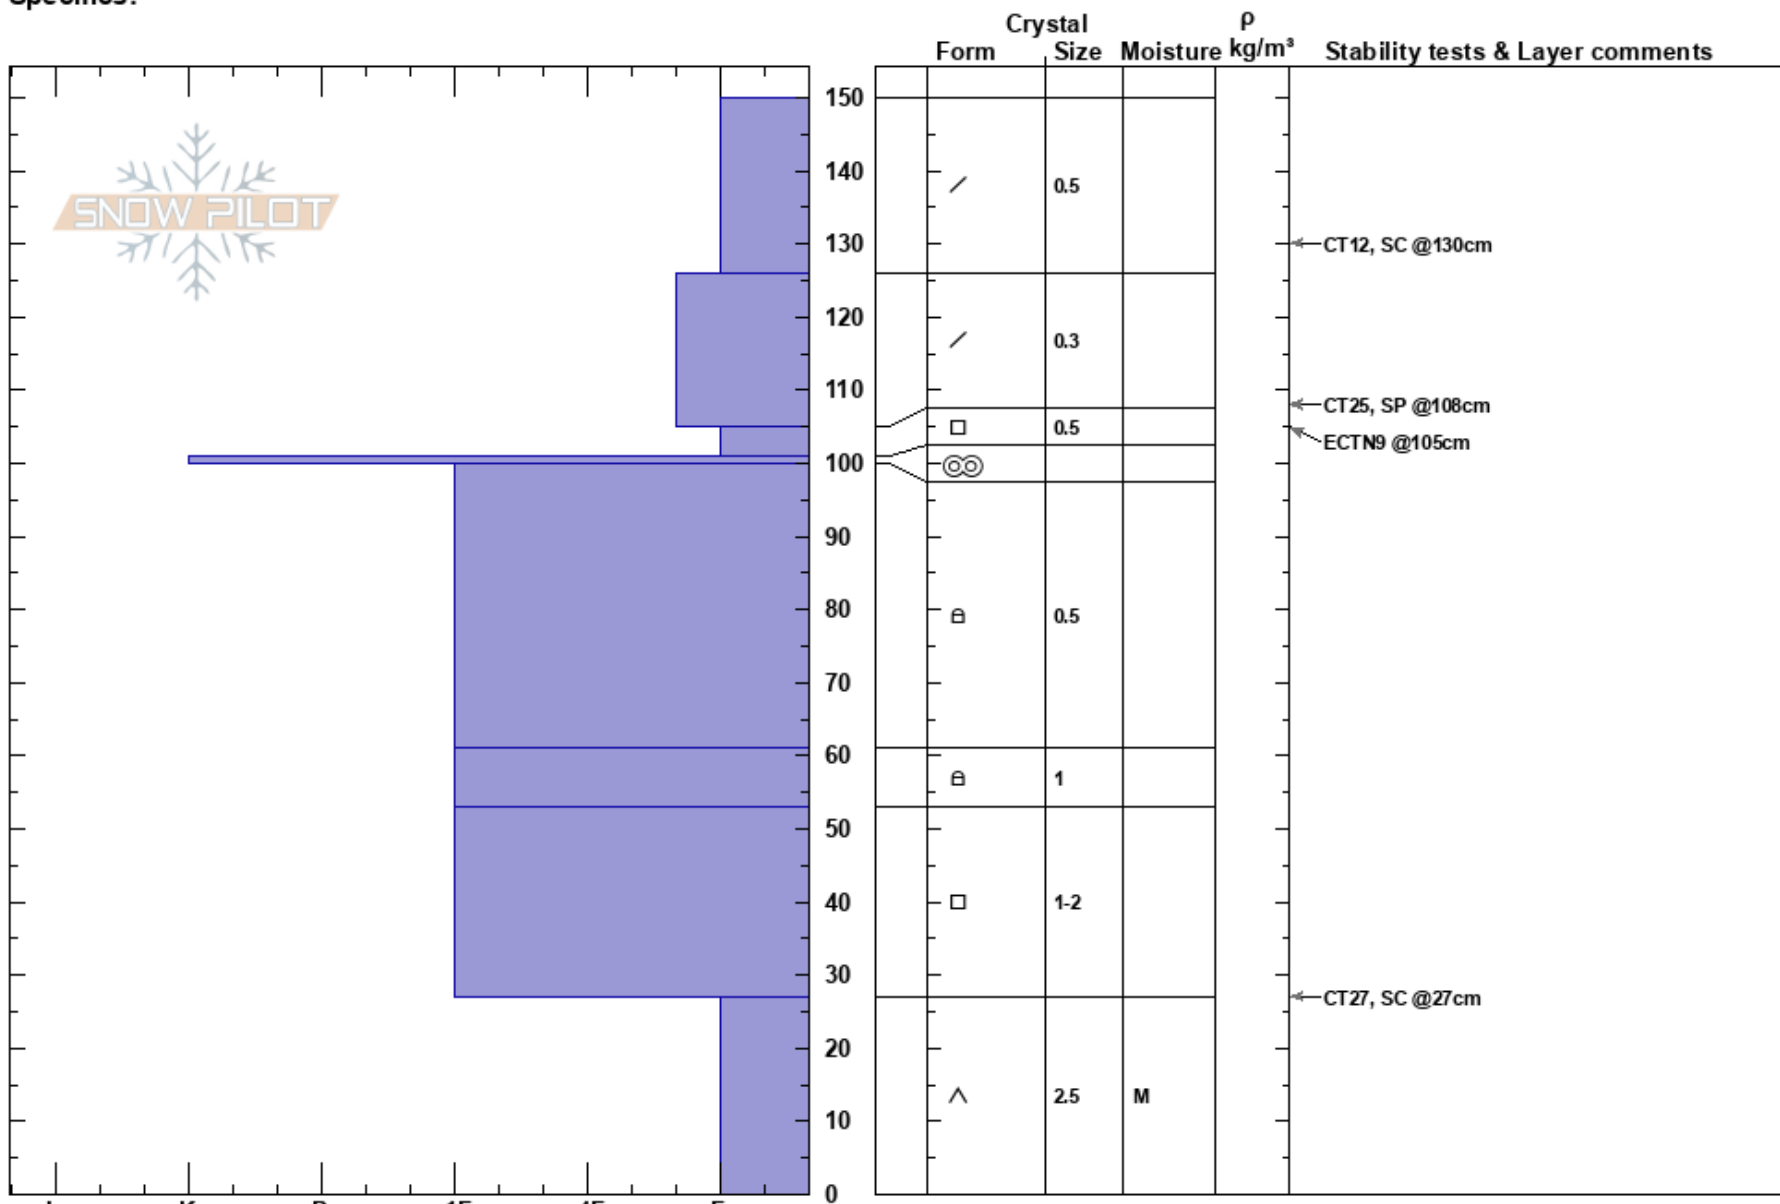

Skier's Summit
 Sawtooth Range
 ID
 Elevation: 9300 ft
 Aspect: 45°
 Specifics:

Nicole Jorgenson
 01/08/2019 - 12:14pm
 Co-ord: 44.15244N, -114.99490W
 Slope Angle: 20°
 Wind Loading: previous

Stability:
 Air Temperature: -0.3°C
 Sky Cover: FEW
 Precipitation: NO
 Wind: NW Calm

HS:150
 27-0cm: Problematic layer

Notes: This pit was dug on a clearly wind loaded slope. Other areas of the same elevation had HS around 86cm.