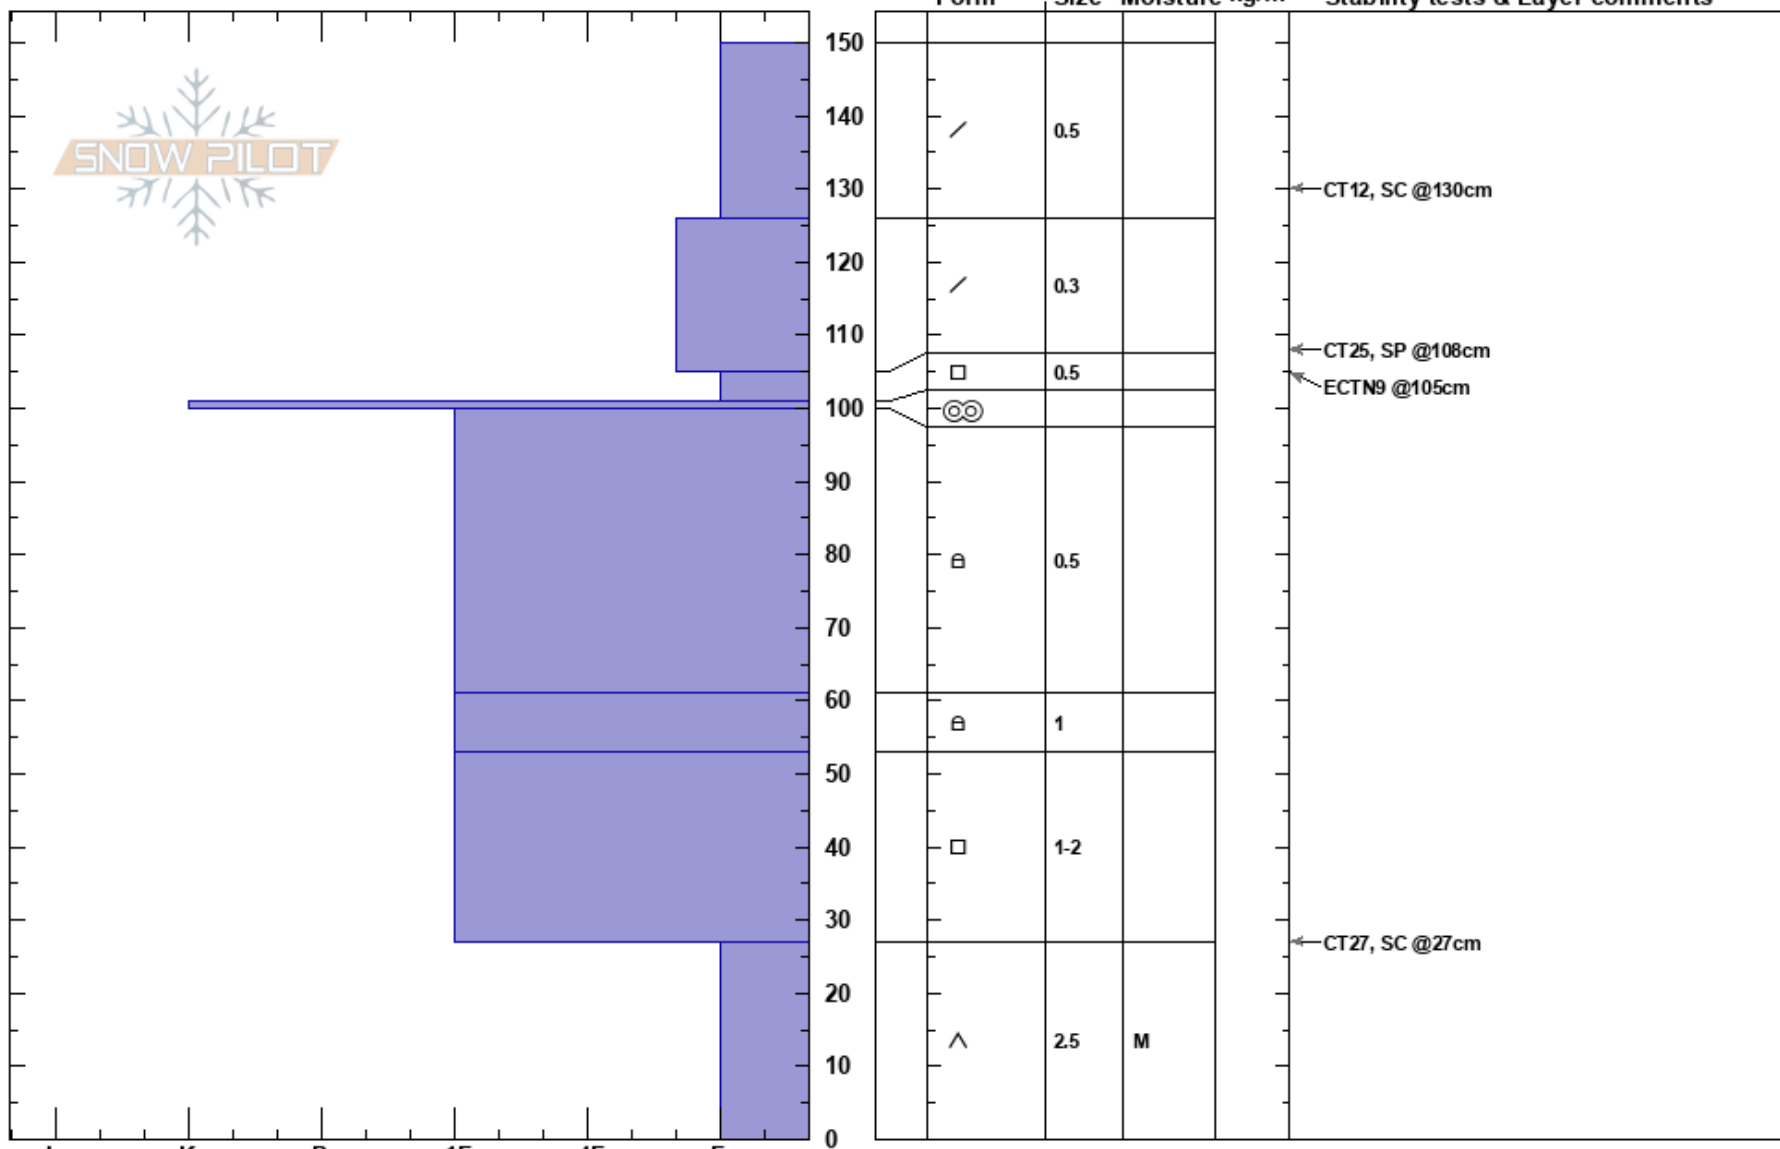

Skier's Summit
 Sawtooth Range
 ID
 Elevation: 9300 ft
 Aspect: 45°
 Specifics:

Nicole Jorgenson
 01/08/2019 - 12:14pm
 Co-ord: 44.15244N, -114.99490W
 Slope Angle: 20°
 Wind Loading: previous

Stability:
 Air Temperature: -0.3°C
 Sky Cover: FEW
 Precipitation: NO
 Wind: NW Calm

HS:150
 27-0cm: Problematic layer

Notes: This pit was dug on a clearly wind loaded slope. Other areas of the same elevation had HS around 86cm.