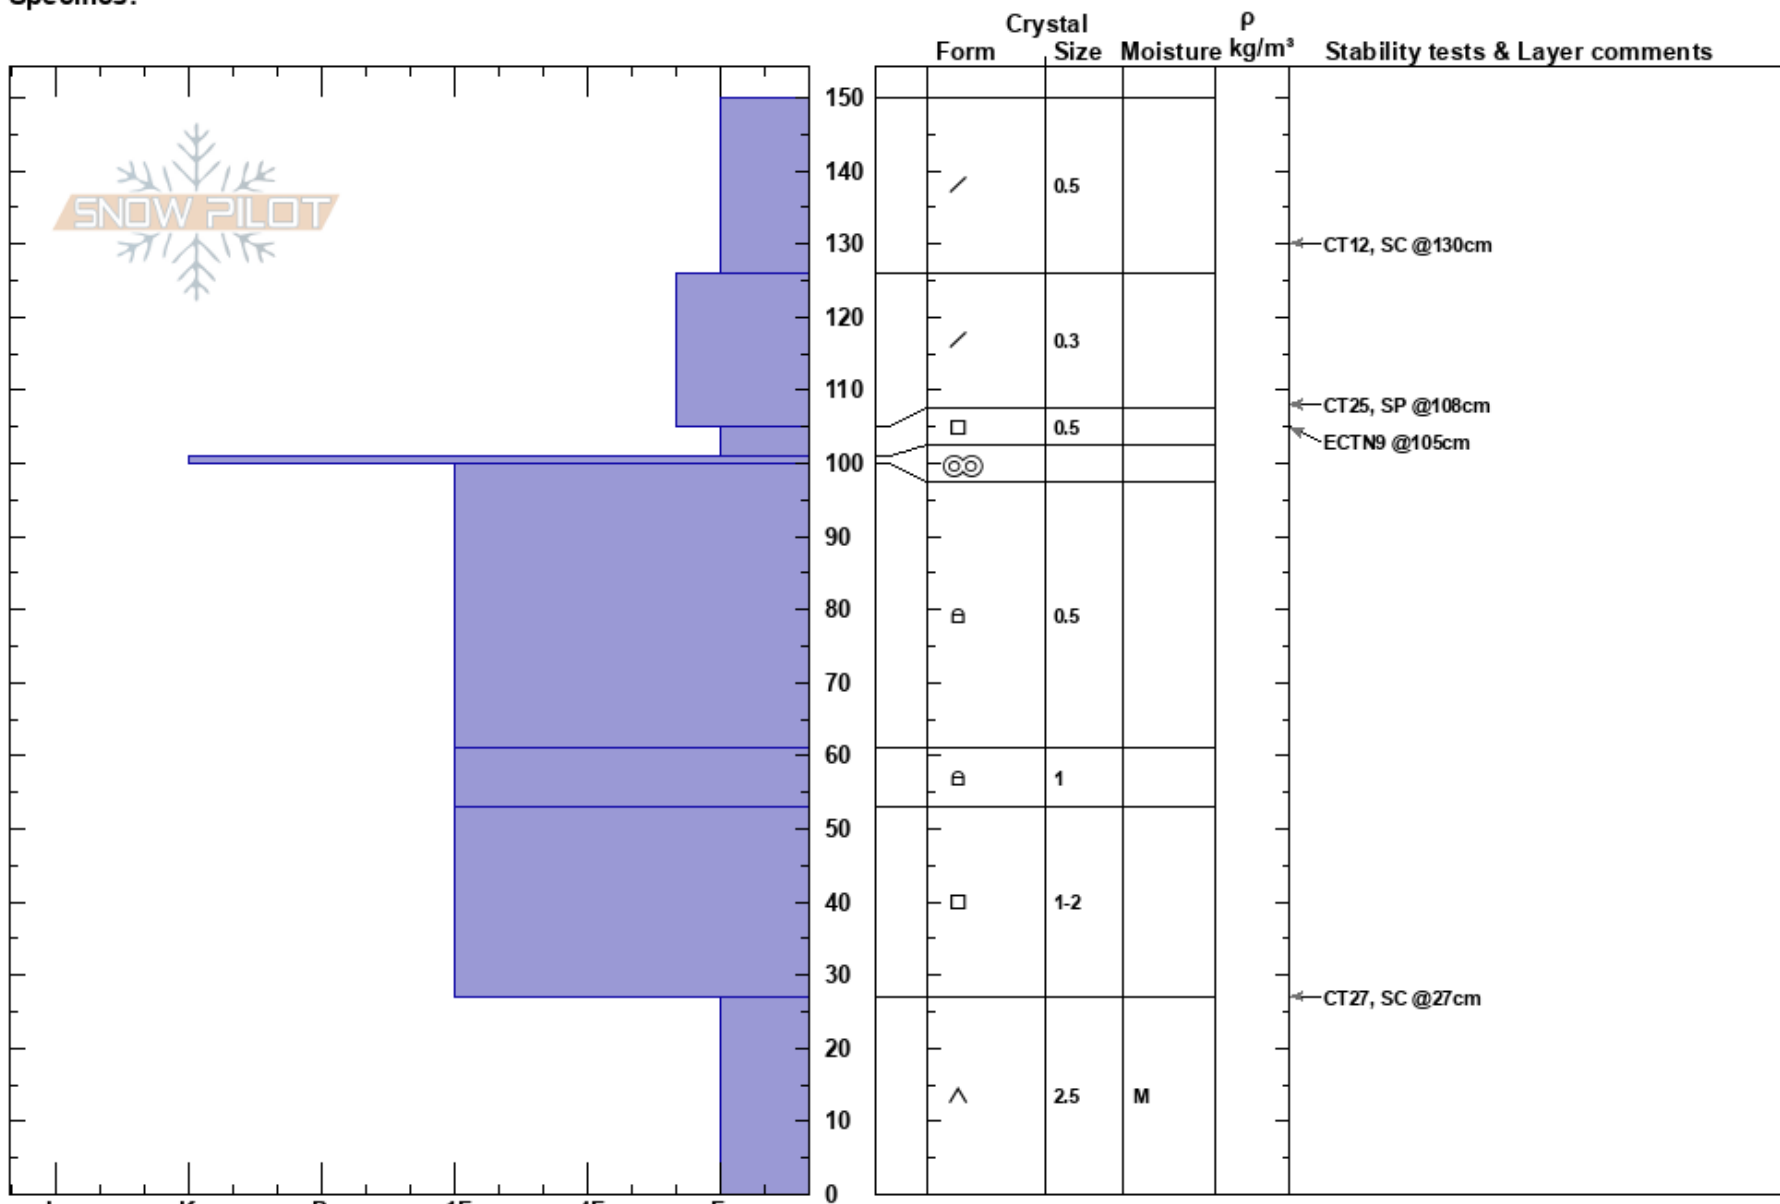

Skier's Summit
 Sawtooth Range
 ID
 Elevation: 9300 ft
 Aspect: 45°
 Specifics:

Nicole Jorgenson
 01/08/2019 - 12:14pm
 Co-ord: 44.15244N, -114.99490W
 Slope Angle: 20°
 Wind Loading: previous

Stability: **HS:150**
 Air Temperature: -0.3°C
 Sky Cover: FEW
 Precipitation: NO
 Wind: NW Calm

Layer Notes:
 27-0cm: Problematic layer

Notes: This pit was dug on a clearly wind loaded slope. Other areas of the same elevation had HS around 86cm.