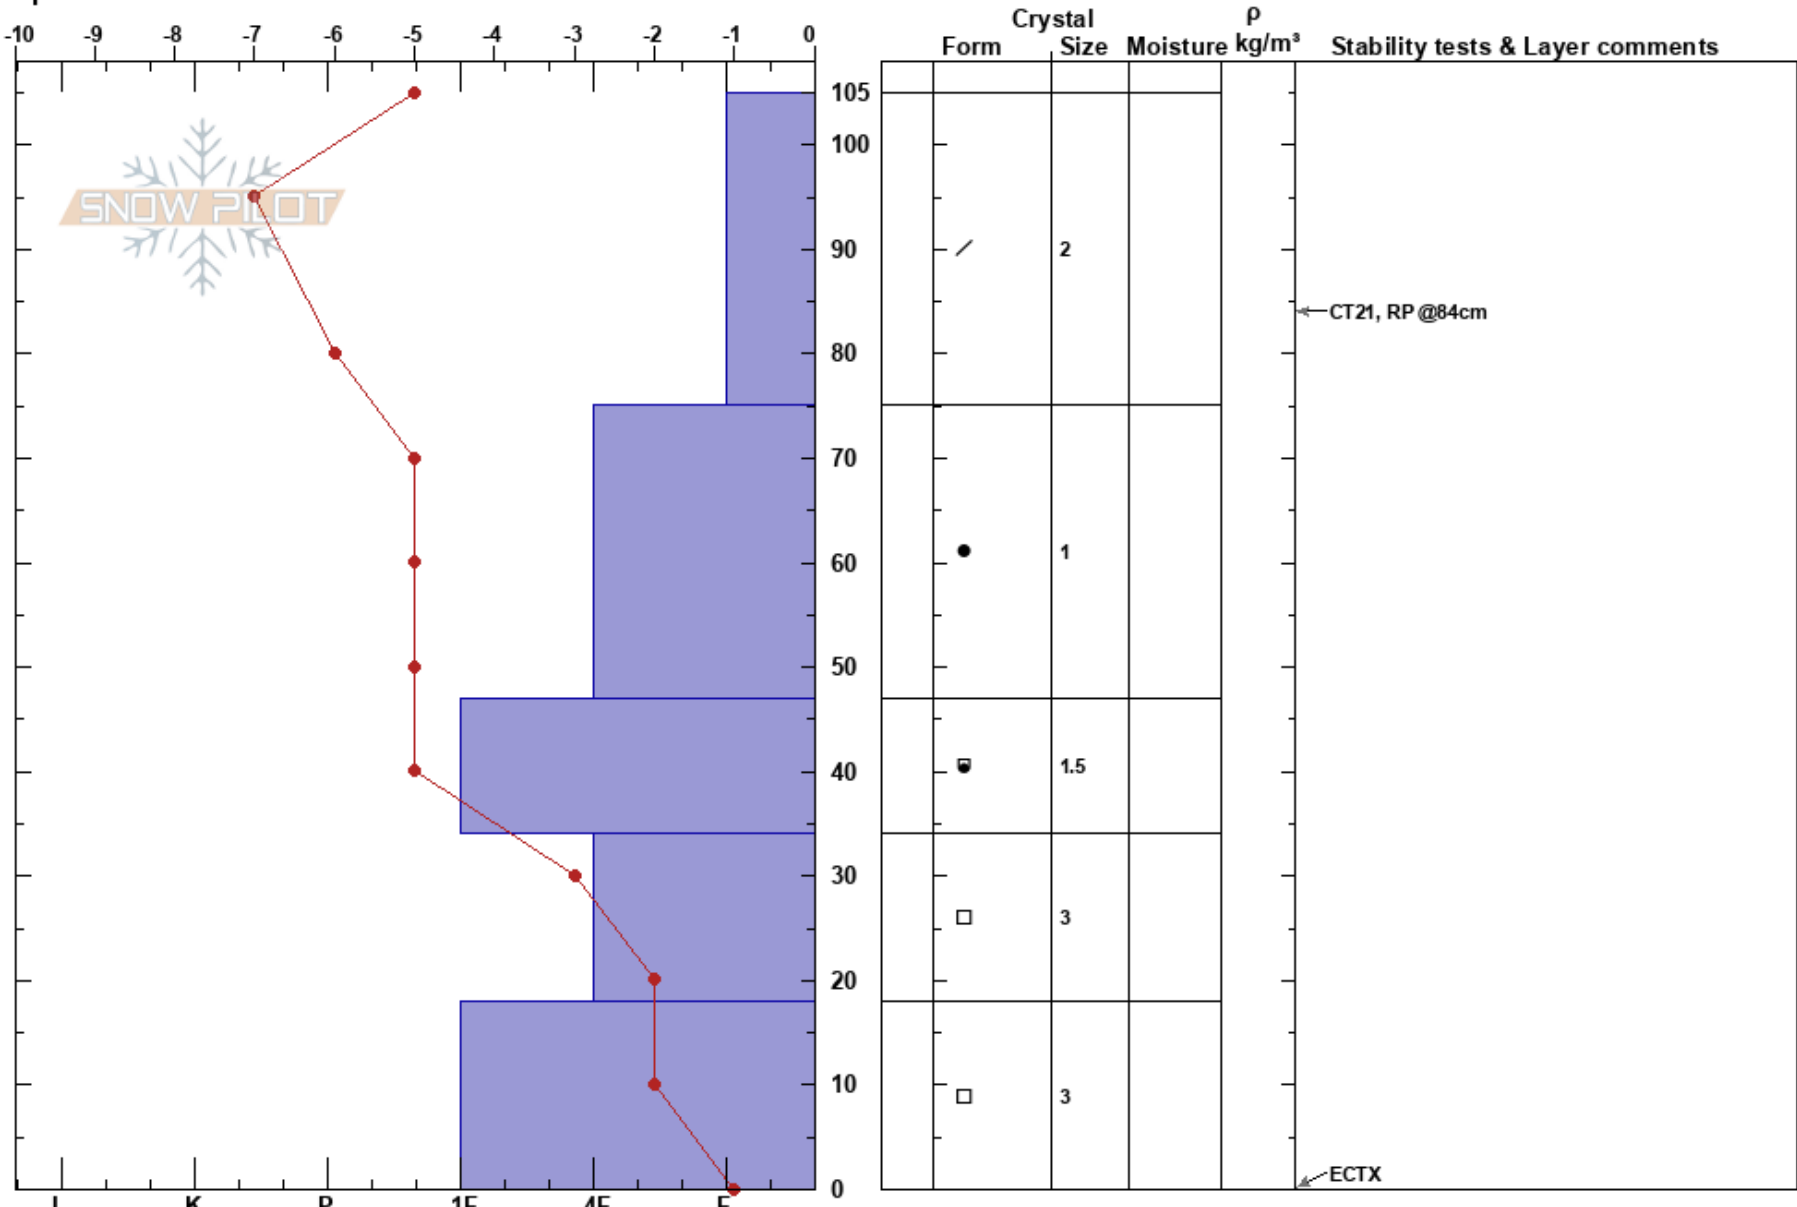

Stairway to Heaven  
 Beaver Creek Resort  
 CO  
 Elevation: 10500 ft  
 Aspect: 0°  
 Specifics:

Amy Galipeault  
 01/10/2019 - 11:17am  
 Co-ord: 39.58123N, -106.54263W  
 Slope Angle: 21°  
 Wind Loading: no

Stability: **HS:105**  
 Air Temperature: -1°C **PS:30**  
 Sky Cover: BKN  
 Precipitation: NO  
 Wind: Calm

Layer Notes:

Notes: