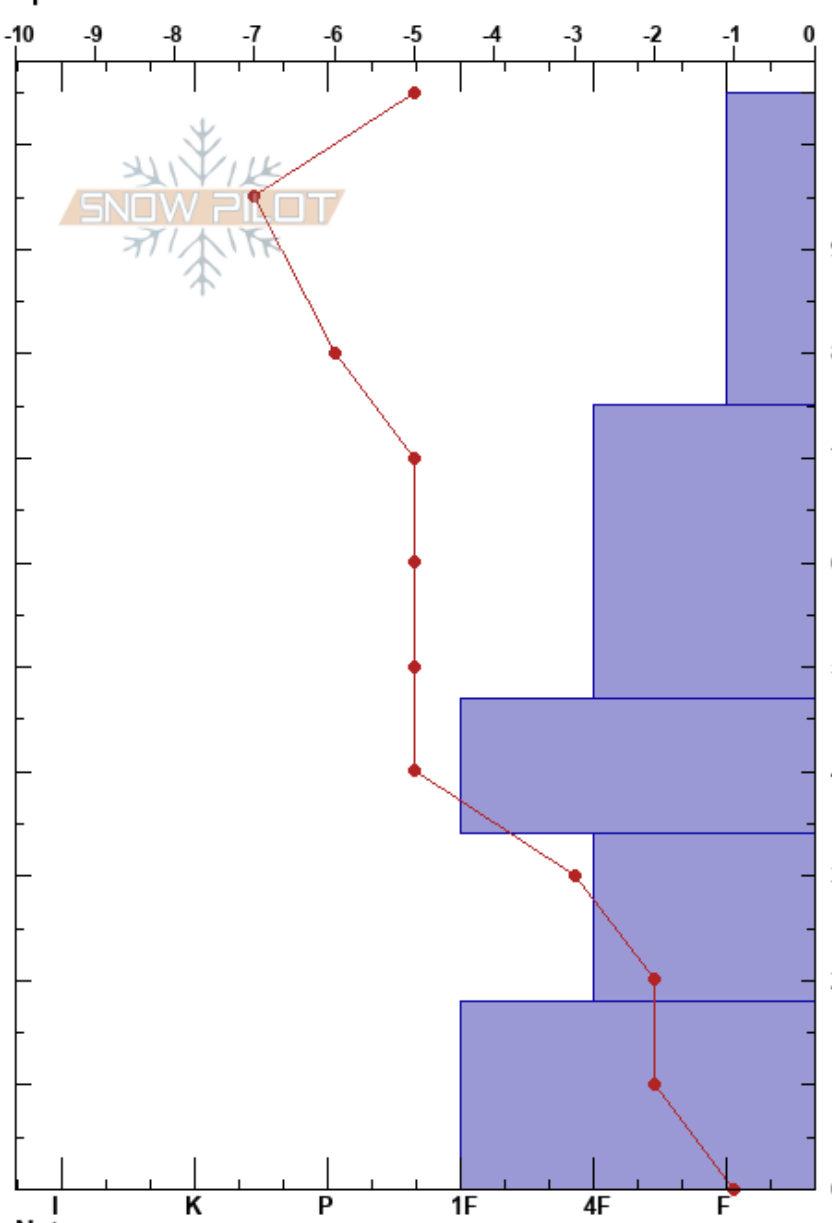

Stairway to Heaven
 Beaver Creek Resort
 CO
 Elevation: 10500 ft
 Aspect: 0°
 Specifics:

Amy Galipeault
 01/10/2019 - 11:17am
 Co-ord: 39.58123N, -106.54263W
 Slope Angle: 21°
 Wind Loading: no

Stability: **HS:105**
 Air Temperature: -1°C **PS: 30**
 Sky Cover: BKN
 Precipitation: NO
 Wind: Calm

Layer Notes:

Form	Crystal		ρ kg/m ³	Stability tests & Layer comments
	Size	Moisture		
/	2			← CT21, RP @84cm
•	1			
☐	1.5			
☐	3			
☐	3			← ECTX

Notes:

I K P 1F 4F F