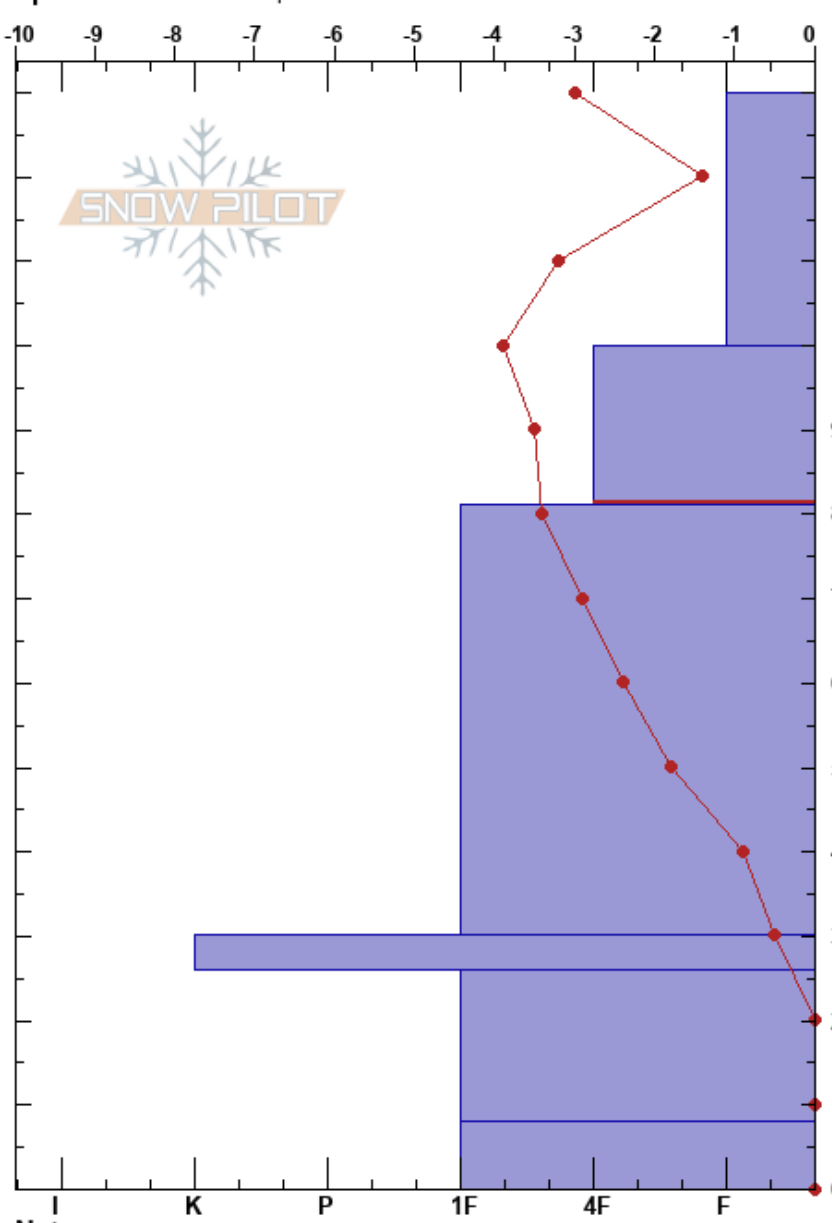

Poison Canyon 01162017
 Central Sierra CA
 Elevation: 7835 ft
 Aspect: 330°
 Specifics: We skied slope

Michael McCarthy
 01/16/2017 - 1:20pm
 Co-ord: 38.48720N, -120.01186W
 Slope Angle: 15°
 Wind Loading: previous

Stability: Very Good PF:20
 Air Temperature: 1°C
 Sky Cover: CLR
 Precipitation: NO
 Wind: SE Light Breeze

Layer Notes:
 100-81cm: Problematic layer

Form	Crystal		ρ kg/m ³	Stability tests & Layer comments
	Size	Moisture		
/	2			
•	1			← CT20, Q2 @100cm
•	1			
■	2			
⊗				
•				