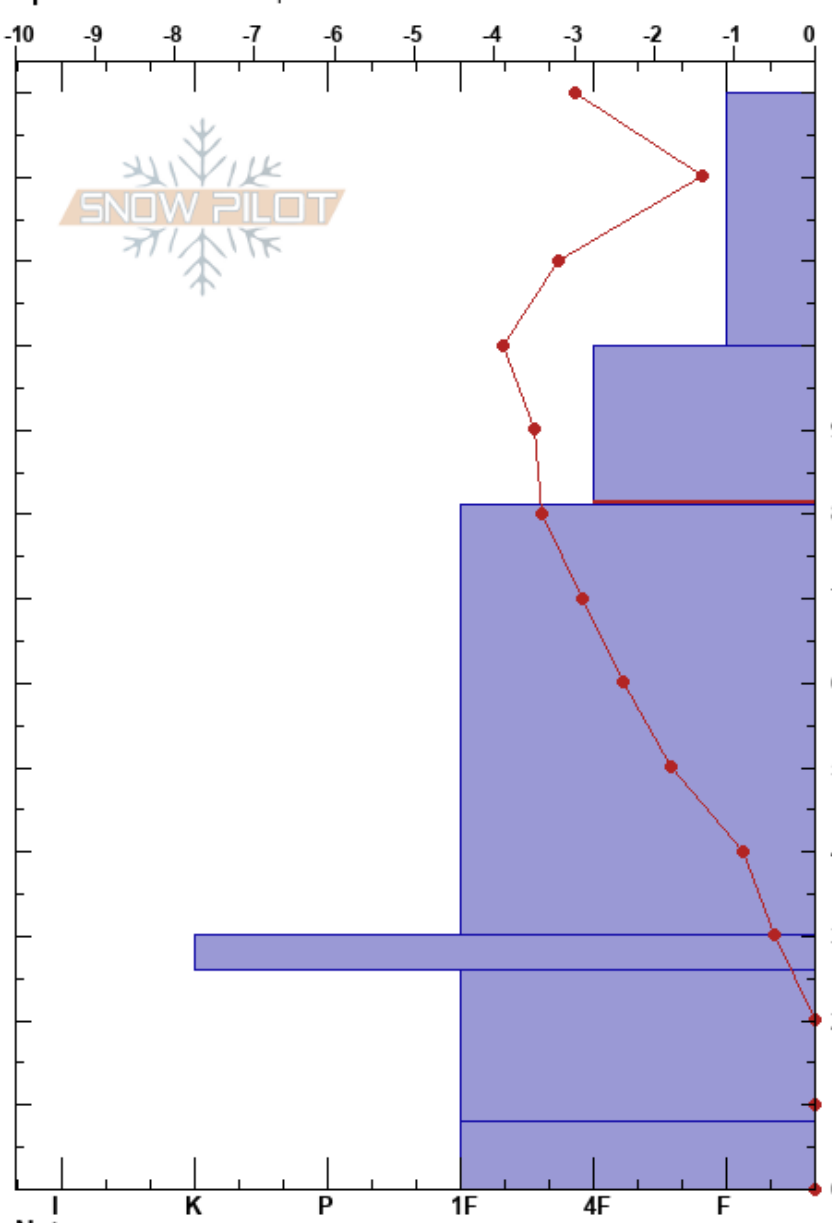

Poison Canyon 01162017
 Central Sierra
 CA
 Elevation: 7835 ft
 Aspect: 330°
 Specifics: We skied slope

Michael McCarthy
 01/16/2017 - 1:20pm
 Co-ord: 38.48720N, -120.01186W
 Slope Angle: 15°
 Wind Loading: previous

Stability: Very Good
 Air Temperature: 1°C
 Sky Cover: CLR
 Precipitation: NO
 Wind: SE Light Breeze

PF:20
 Layer Notes:
 100-81cm: Problematic layer

Elevation (m)	Crystal		Moisture	ρ kg/m ³	Stability tests & Layer comments
	Form	Size			
130					
120	/	2			
110					
100					← CT20, Q2 @100cm
90	•	1			
80					
70					
60	•	1			
50					
40					
30	■	2			
20	⊗				
10	•				
0					