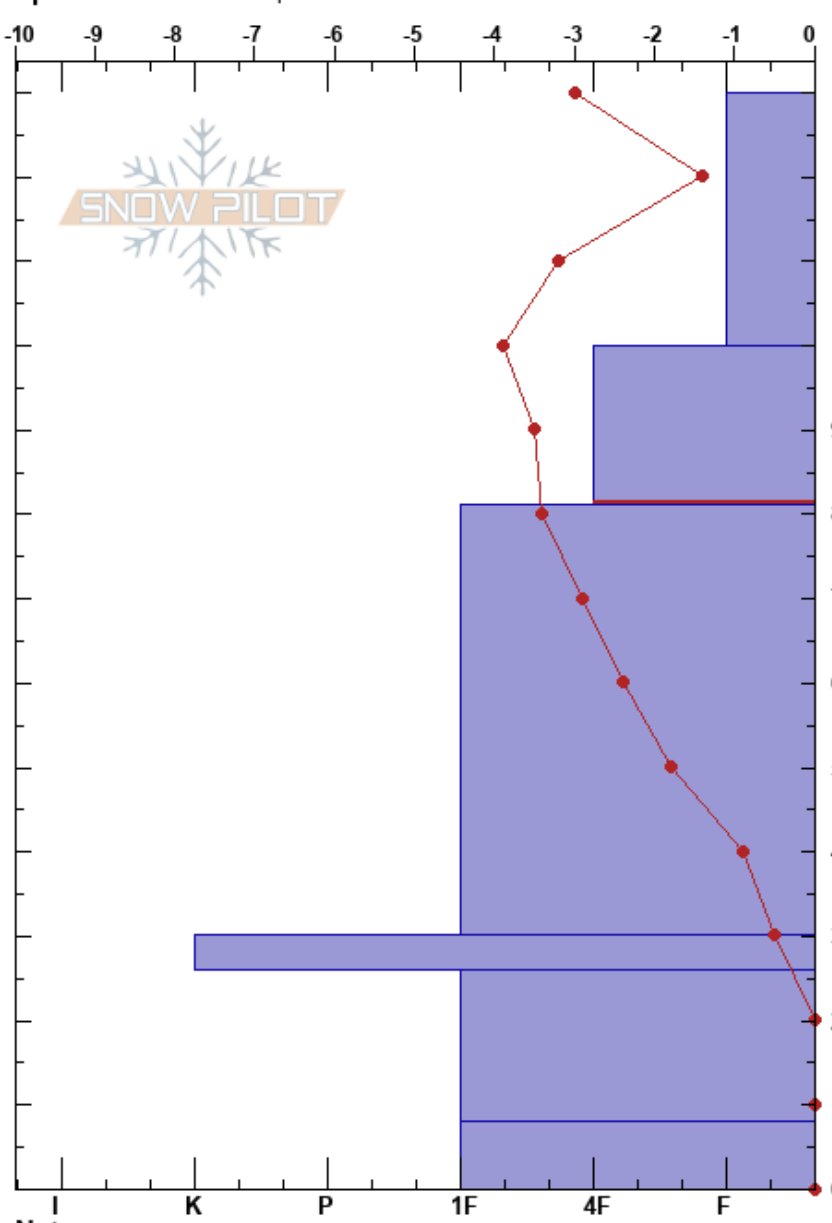

Poison Canyon 01162017  
 Central Sierra  
 CA  
 Elevation: 7835 ft  
 Aspect: 330°  
 Specifics: We skied slope

Michael McCarthy  
 01/16/2017 - 1:20pm  
 Co-ord: 38.48720N, -120.01186W  
 Slope Angle: 15°  
 Wind Loading: previous

Stability: Very Good  
 Air Temperature: 1°C  
 Sky Cover: CLR  
 Precipitation: NO  
 Wind: SE Light Breeze

PF:20  
 Layer Notes:  
 100-81cm: Problematic layer

Form	Crystal		Moisture	$\rho$ kg/m <sup>3</sup>	Stability tests & Layer comments
	Size				
/	2				
•	1				← CT20, Q2 @100cm
•	1				
■	2				
⊗					
•					