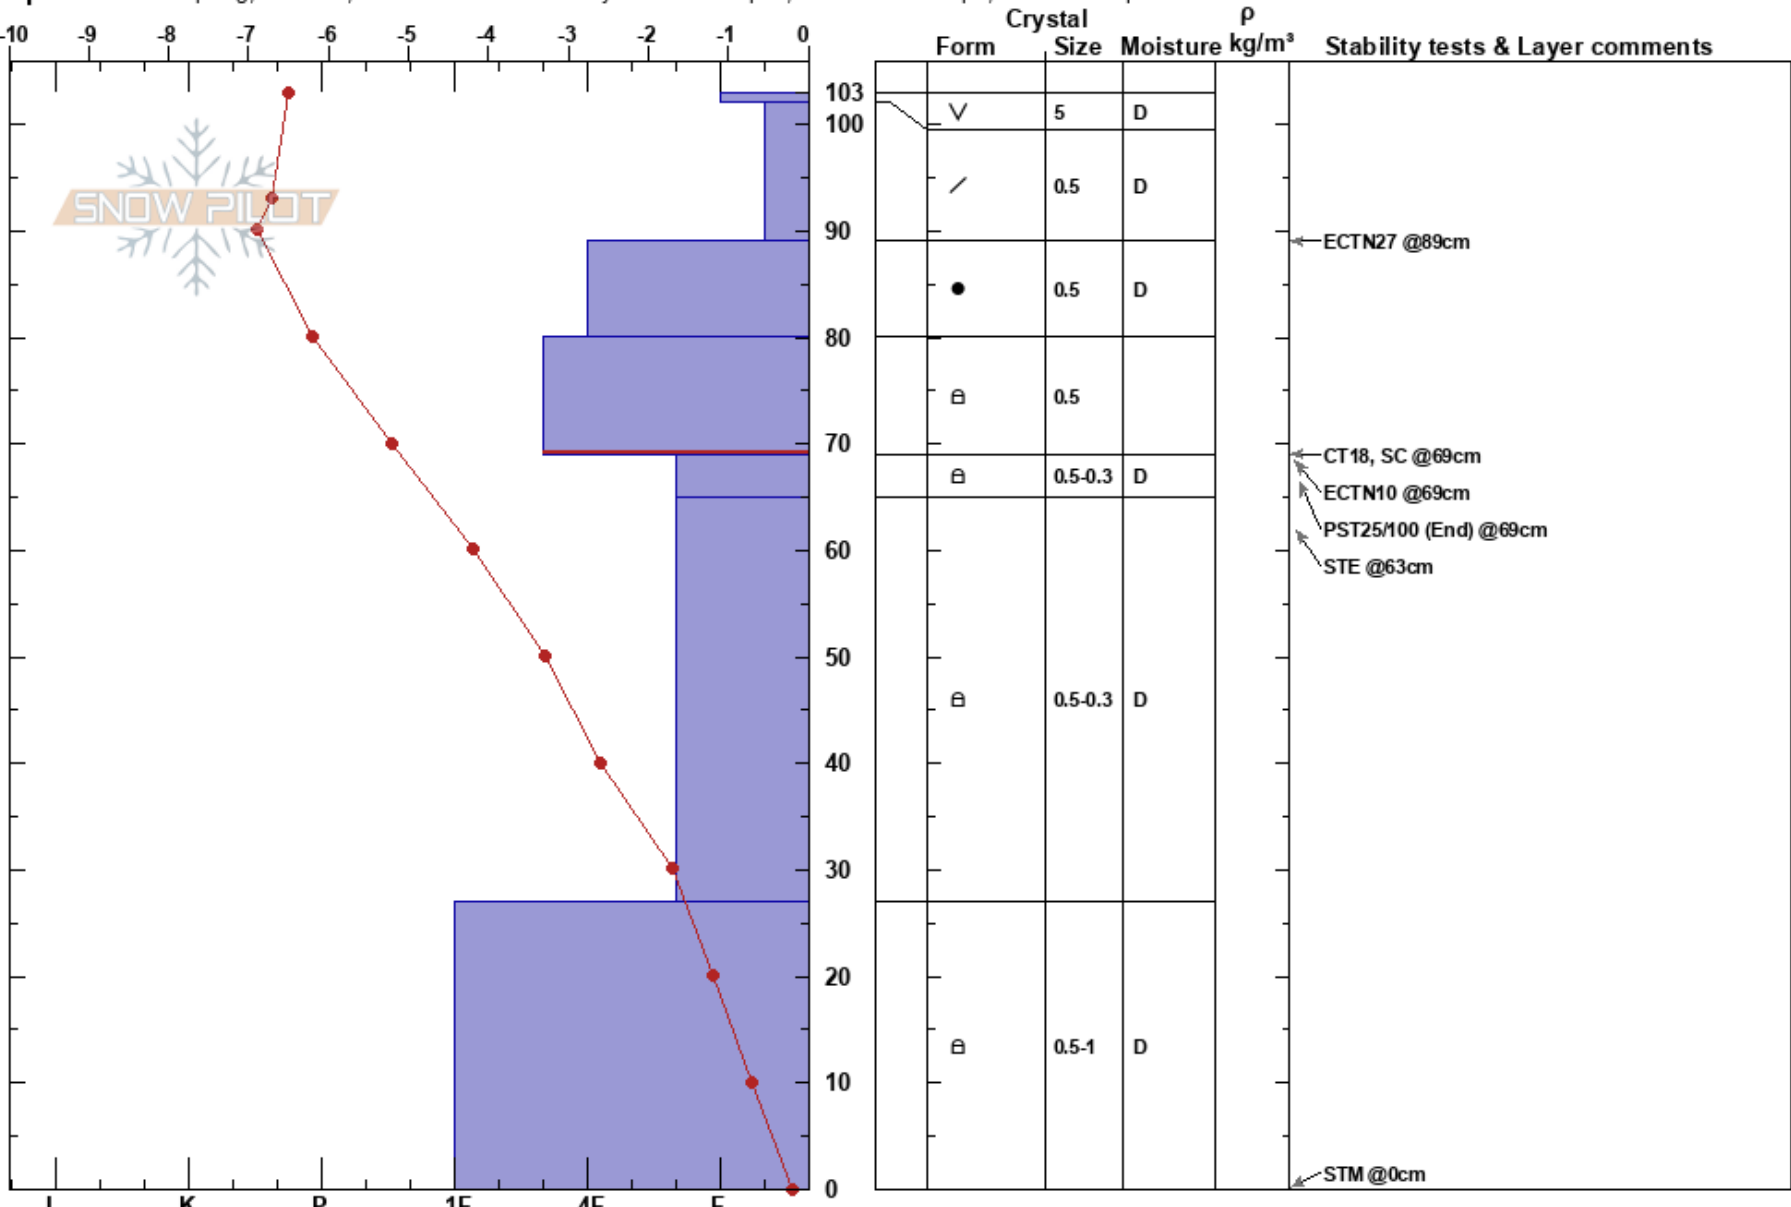

Beehive
 Madison Range-N
 MT
 Elevation: 9228 ft
 Aspect: 120°

Ben Zavora
 01/05/2019 - 3:00pm
 Co-ord:
 Slope Angle: 27°
 Wind Loading: no

Stability:
 Air Temperature: -6°C
 Sky Cover: FEW
 Precipitation: NO
 Wind: W Calm
 HS:103
 PF:102 80-69cm:Problematic layer
 PS: 15

Specifics: Collapsing, localized; Recent avalanche activity on similar slopes; Ski tracks on slope; We skied slope

Notes: