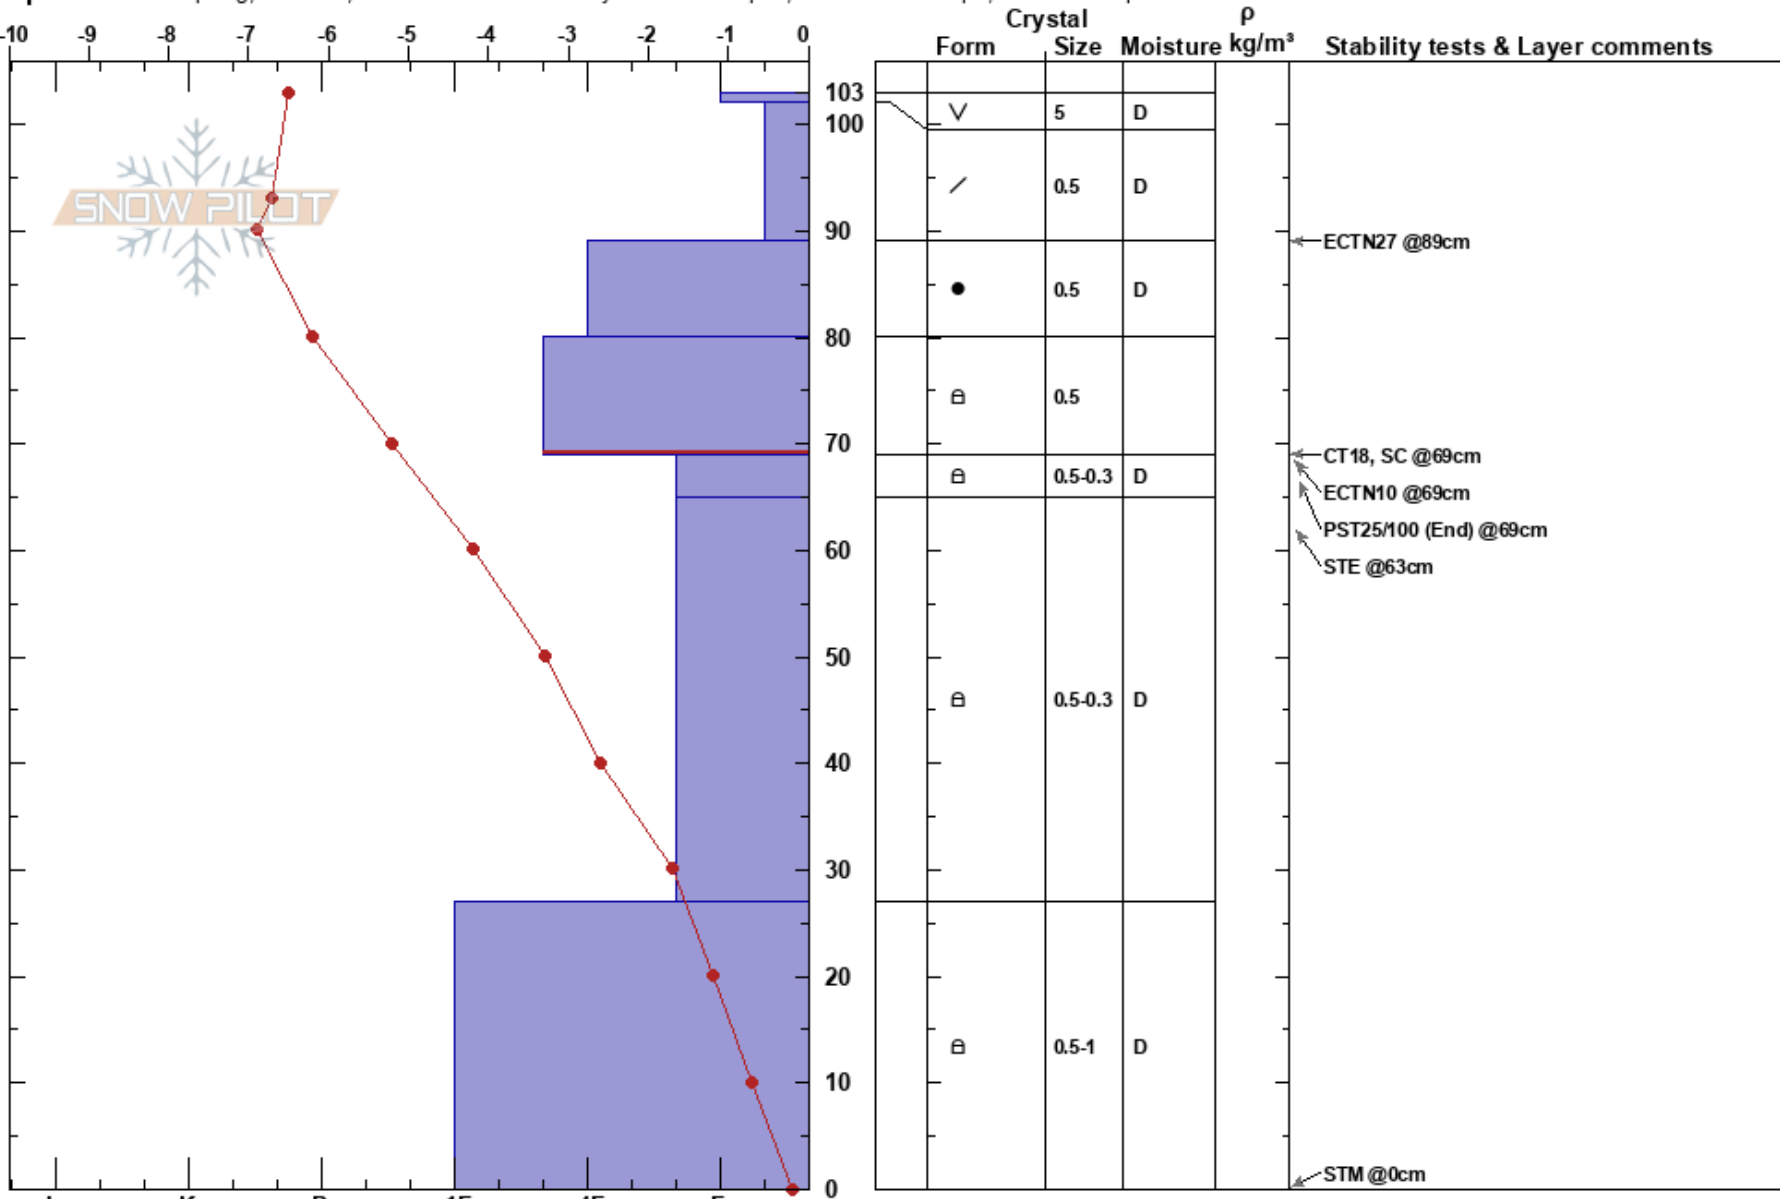

Beehive  
 Madison Range-N  
 MT  
 Elevation: 9228 ft  
 Aspect: 120°

Ben Zavora  
 01/05/2019 - 3:00pm  
 Co-ord:  
 Slope Angle: 27°  
 Wind Loading: no

Stability:  
 Air Temperature: -6°C  
 Sky Cover: FEW  
 Precipitation: NO  
 Wind: W Calm  
 HS:103  
 PF:102 80-69cm:Problematic layer  
 PS: 15

Specifics: Collapsing, localized; Recent avalanche activity on similar slopes; Ski tracks on slope; We skied slope

Notes: