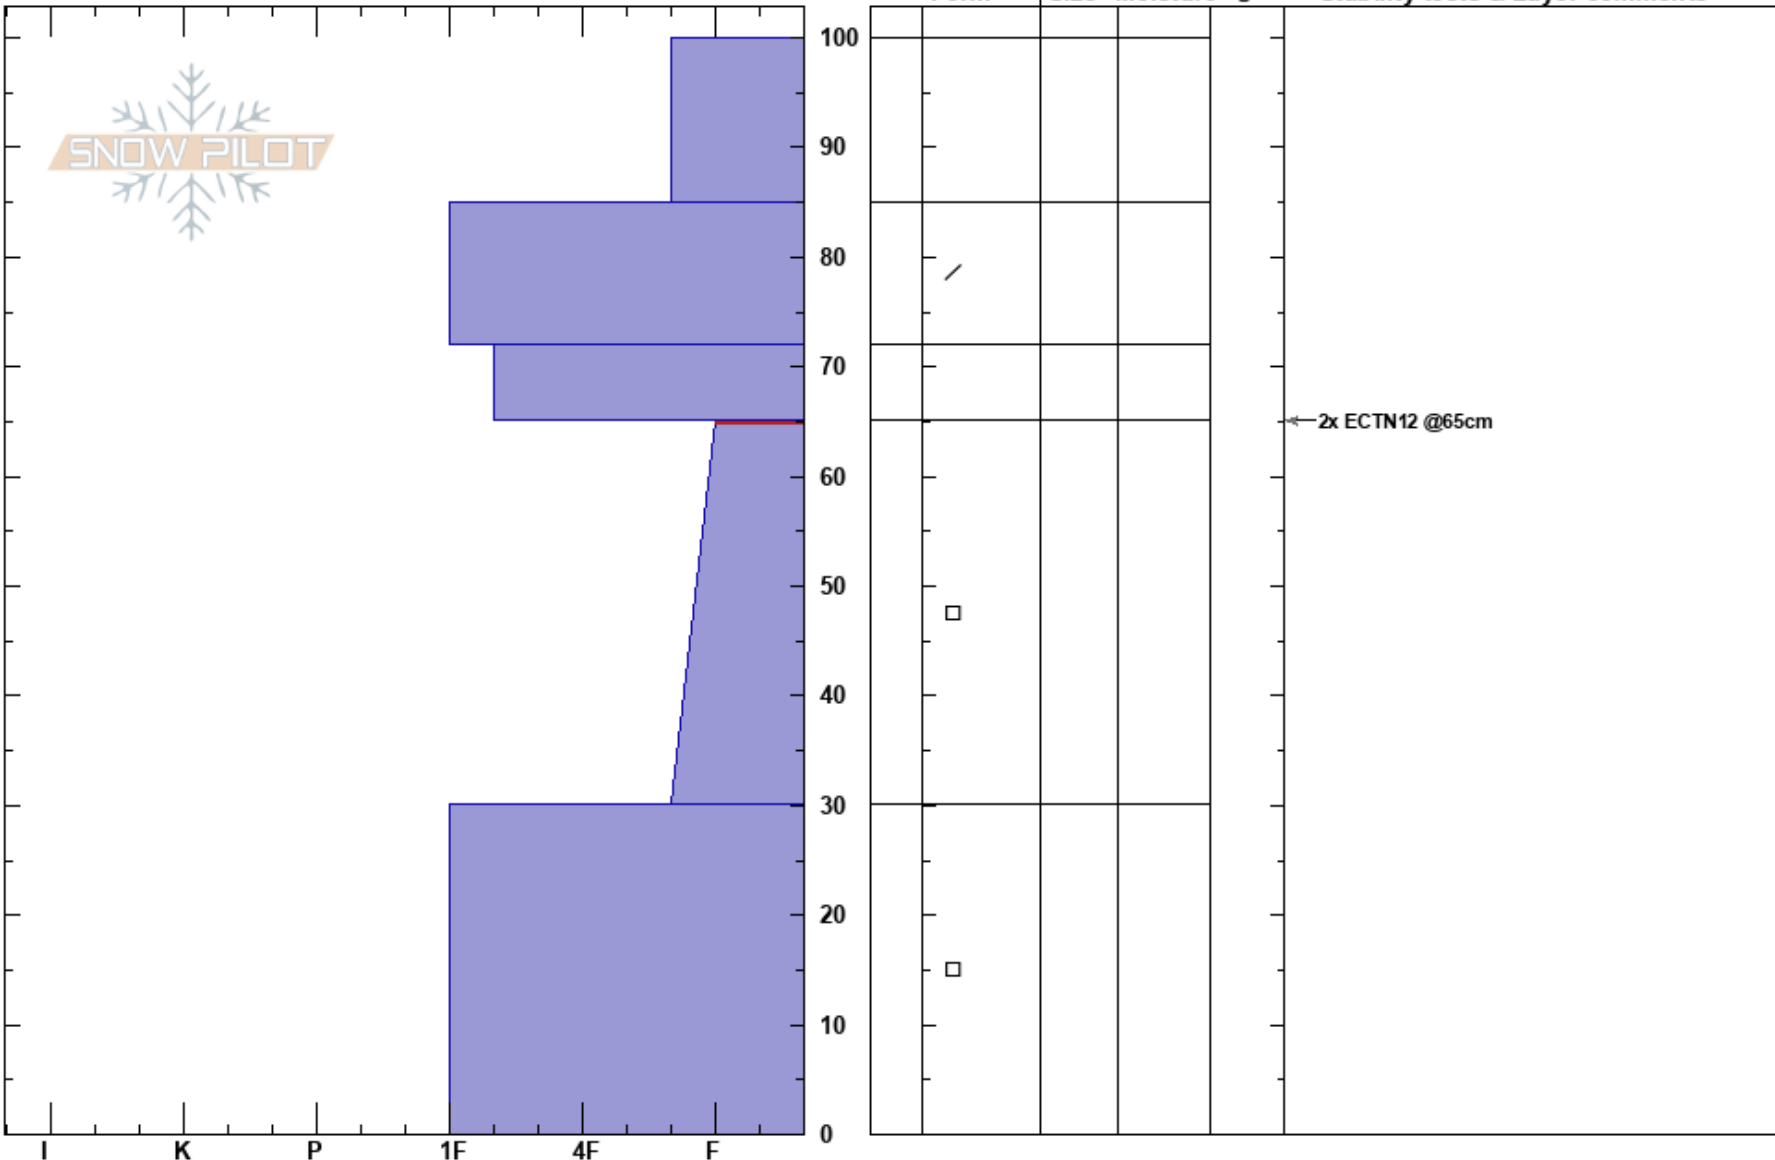

Going Home-Ellis
 Gallatin Range-N
 MT
 Elevation: 7850 ft
 Aspect: 40°
 Specifics: Collapsing, localized; Ski tracks on slope

Doug Chabot-Admin
 01/09/2019 - 11:00am
 Co-ord: 45.58337N, -110.95768W
 Slope Angle: 33°
 Wind Loading:

Stability:
 Air Temperature: 4°C
 Sky Cover: FEW
 Precipitation: NO
 Wind: Calm

HS:100
 PF:100 65-30cm:Problematic layer

Notes: All collapses were in the trees on a very shallow snowpack.