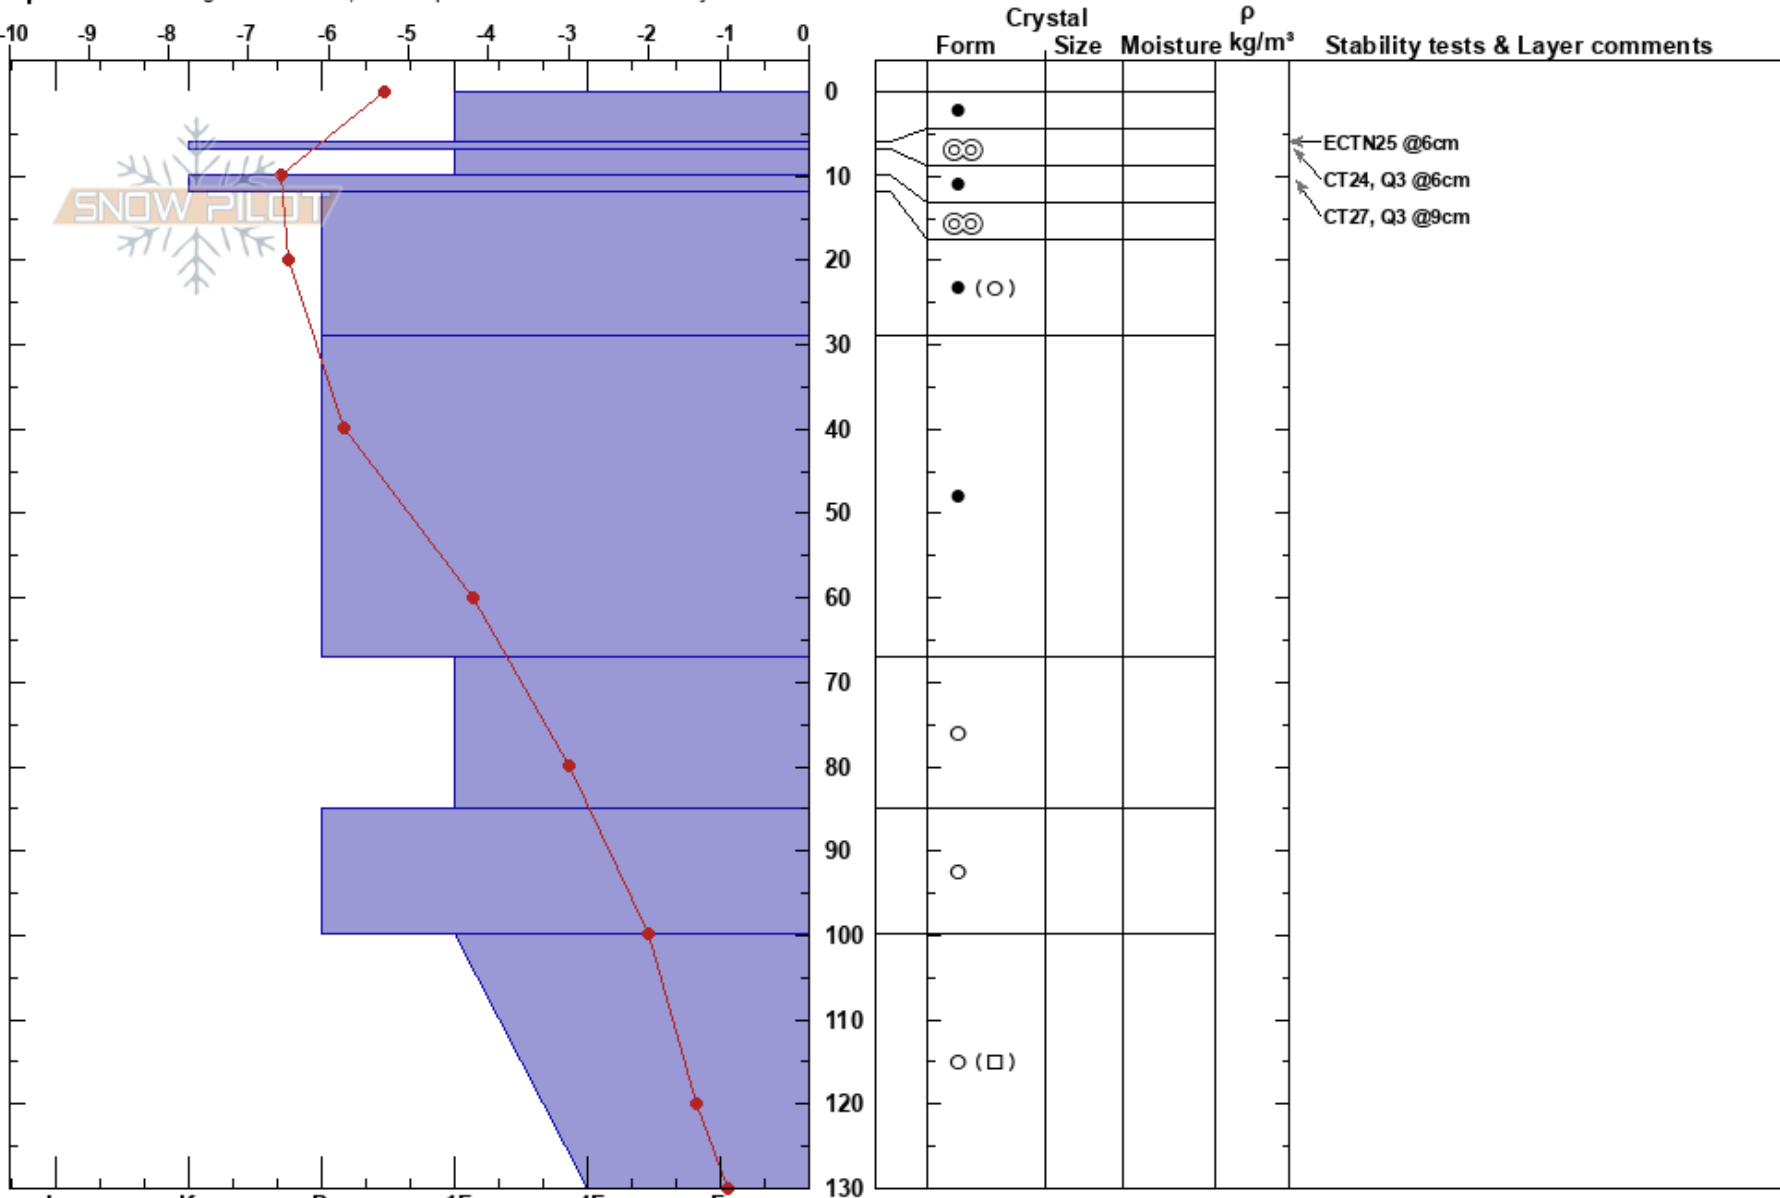

Norway

Co-ord: 32V MP 59116 22382

Sky Cover: OVC

Elevation: 1450 m

Slope Angle: 23°

Precipitation: NO

Aspect:

Wind Loading: yes

Wind: W Moderate

Specifics: Pit dug in a Ski Area; Pit is representative of backcountry

Notes: