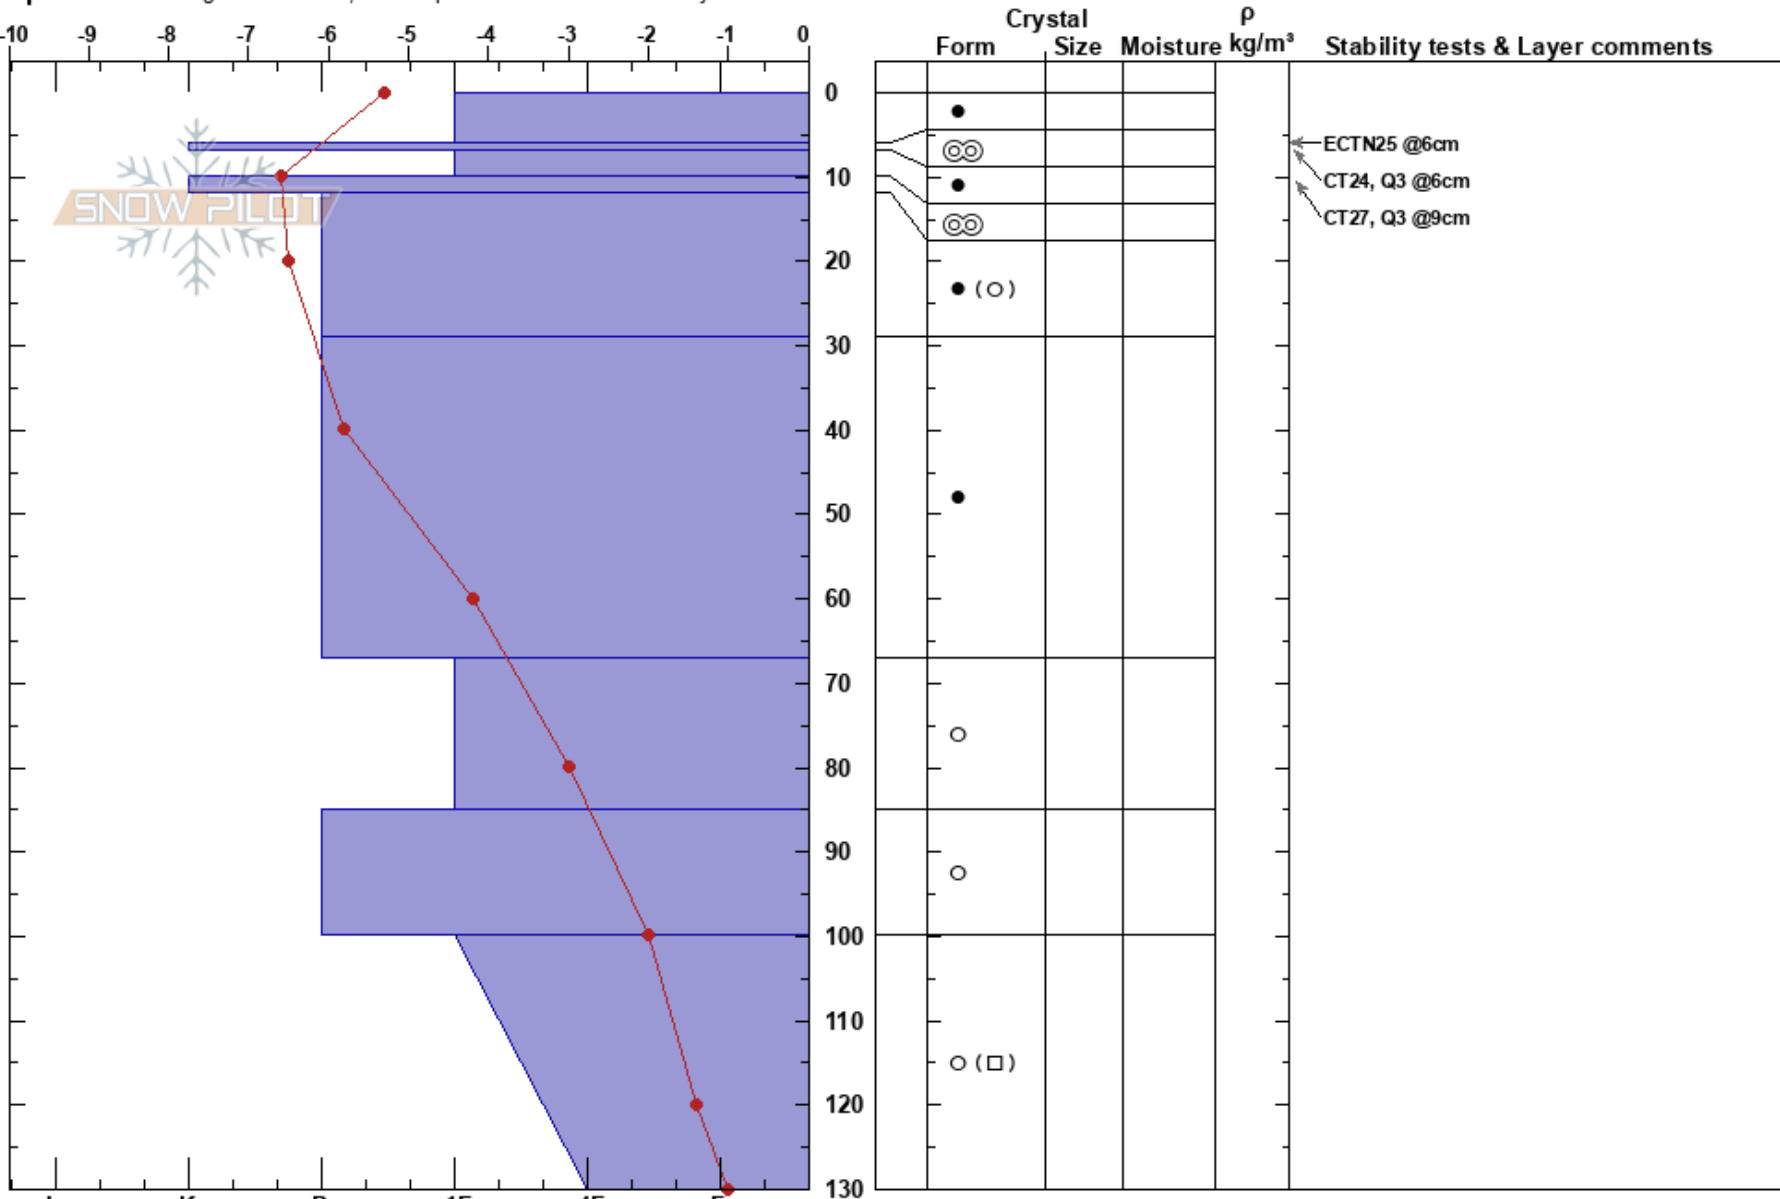

Norway

Co-ord: 32V MP 59116 22382

Sky Cover: OVC

Elevation: 1450 m

Slope Angle: 23°

Precipitation: NO

Aspect:

Wind Loading: yes

Wind: W Moderate

Specifics: Pit dug in a Ski Area; Pit is representative of backcountry

Notes: