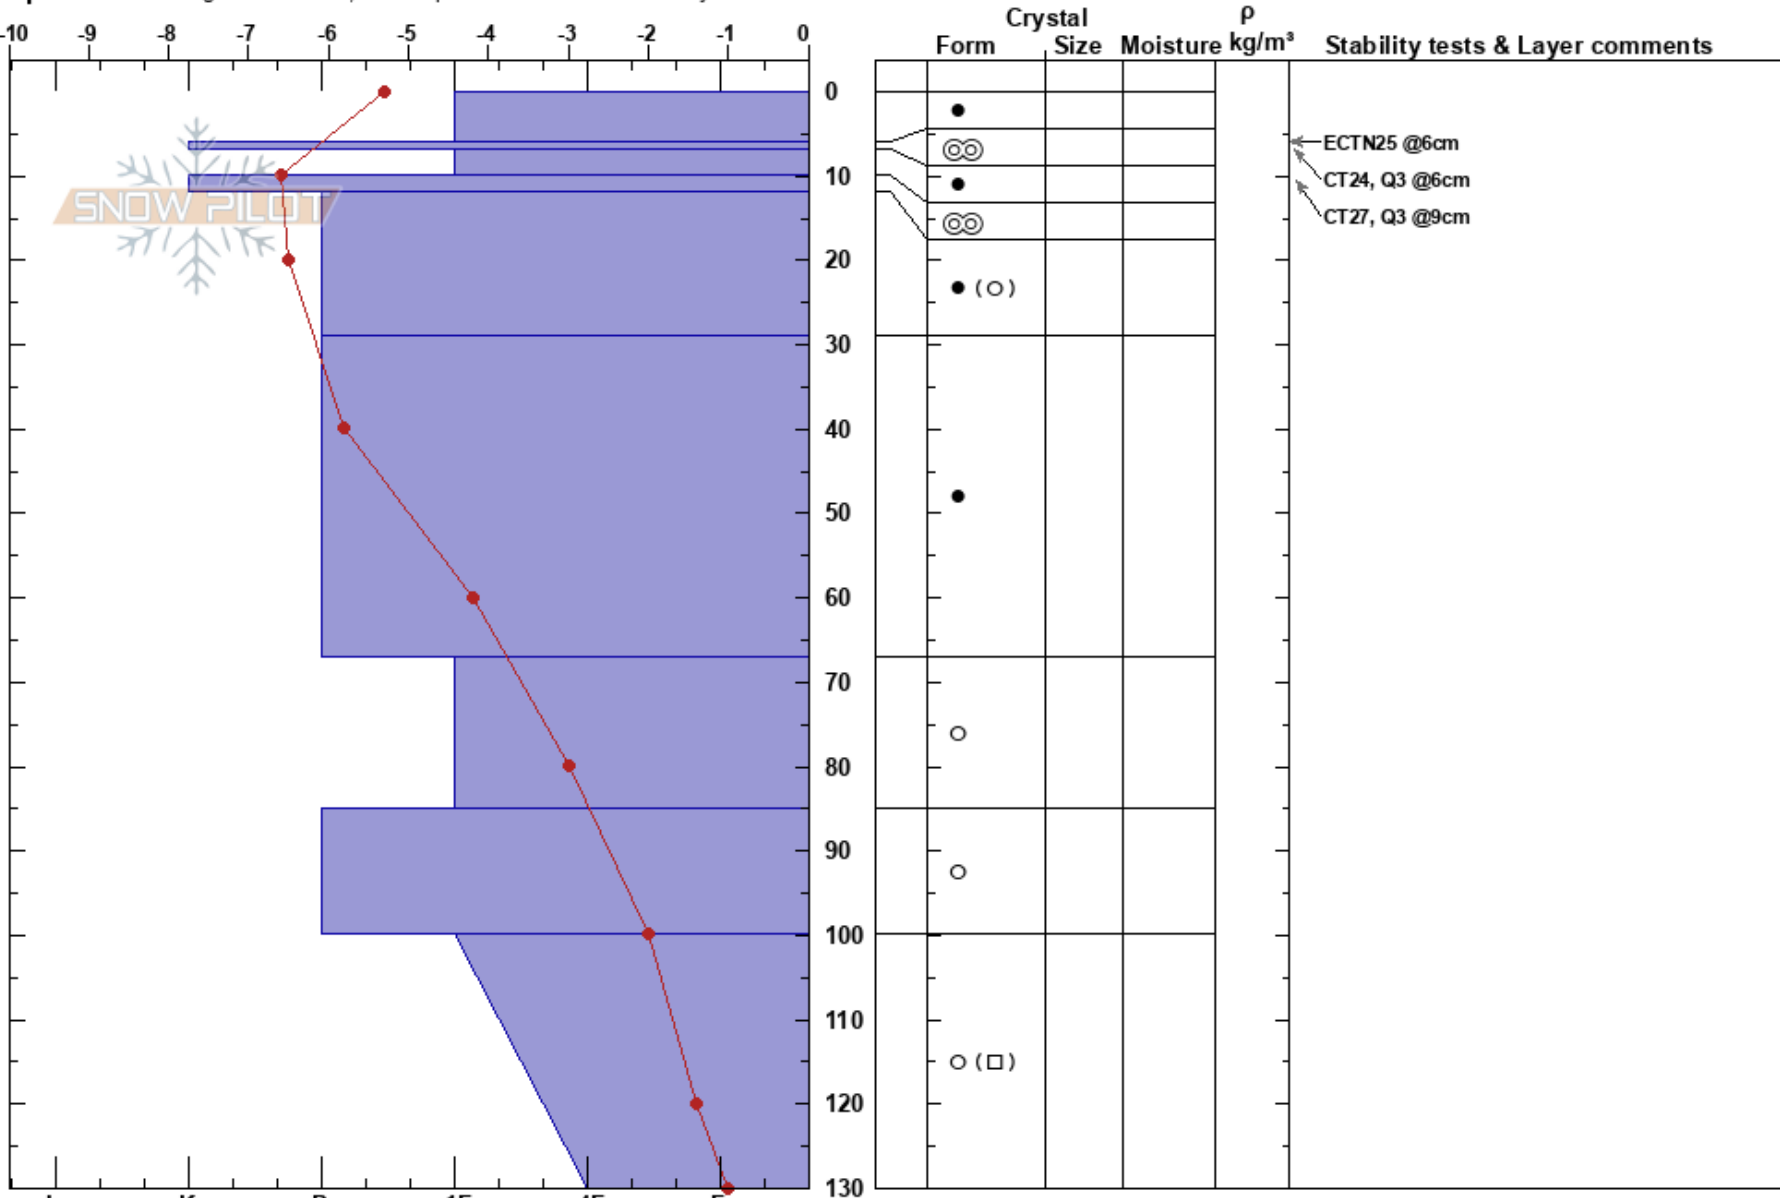

Norway

Co-ord: 32V MP 59116 22382

Sky Cover: OVC

Elevation: 1450 m

Slope Angle: 23°

Precipitation: NO

Aspect:

Wind Loading: yes

Wind: W Moderate

Specifics: Pit dug in a Ski Area; Pit is representative of backcountry

SNOW PILOT

Notes:

I K P 1F 4F F