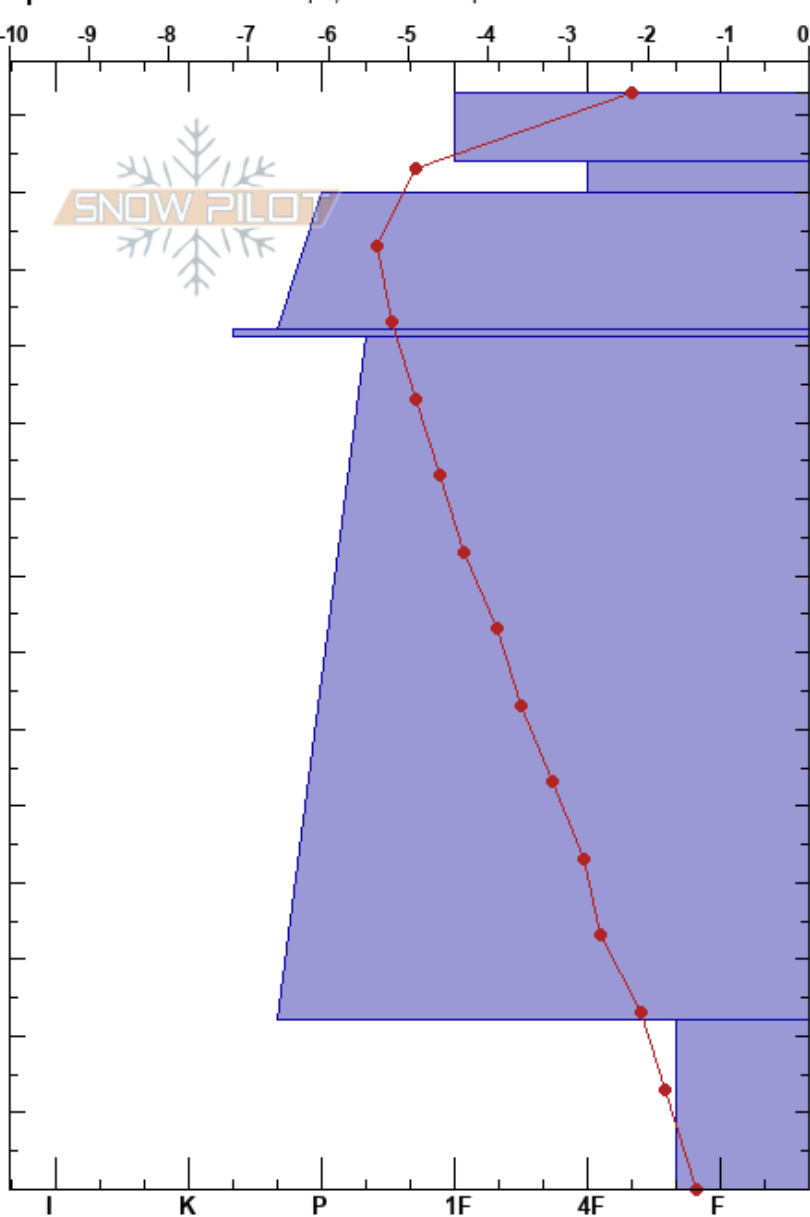

Nuolja - Sportsvängen
 Abisko
 Sweden
Elevation: 728 m
Aspect: NE
Specifics: Ski tracks on slope; We skied slope

Abisko Nuolja
 10/01/2019 - 10:30
Co-ord: 68.36596N, 18.73555E
Slope Angle: 28°
Wind Loading: previous

Stability:
Air Temperature: -1.2°C
Sky Cover: OVC
Precipitation: NO
Wind: NW Moderate

HS: 143
Layer Notes:
 134-130cm: Problematic layer
 112-111cm: Porös skare

Height (cm)	Crystal		Moisture	ρ kg/m ³	Stability tests & Layer comments
	Form	Size			
143					
140					
130					← ECTN27 @134cm
110	⊙⊙				112-111cm: Porös skare
100					
90					
80					
70					
60					
50					
40					
30					
20					
10	□				
0					