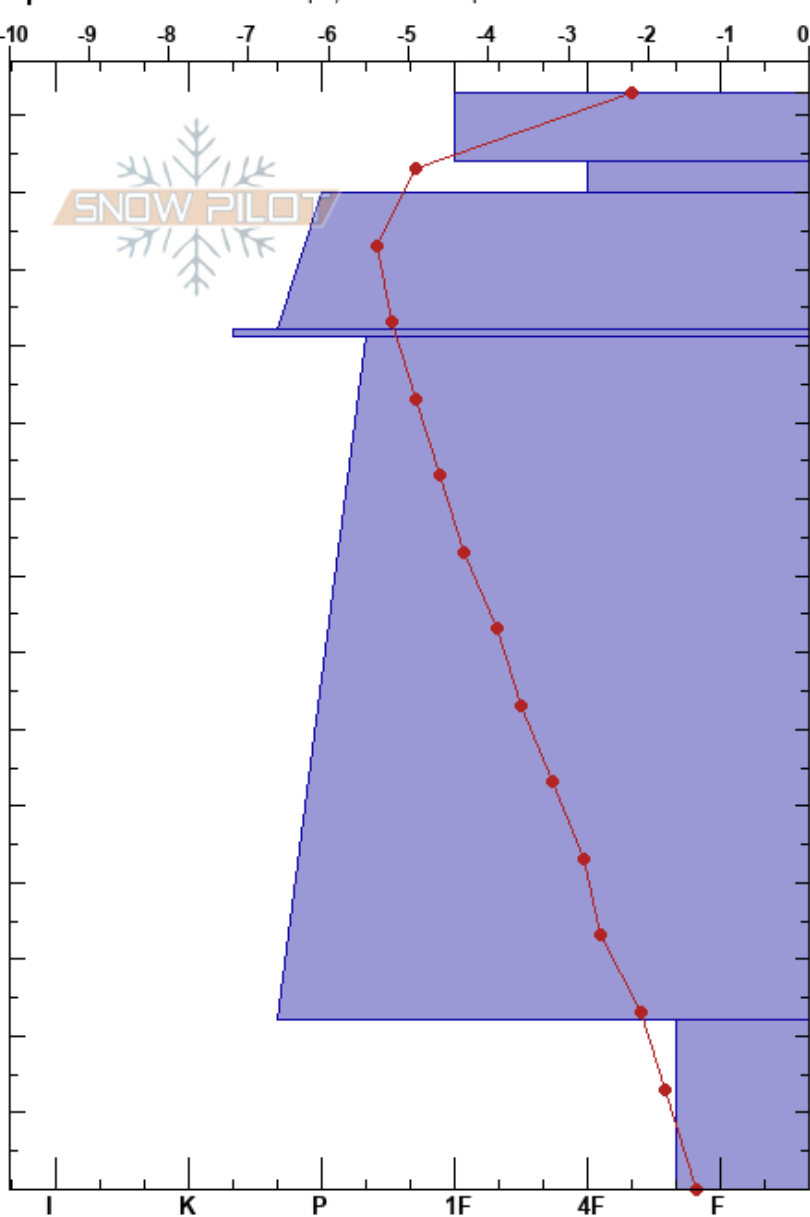

Nuolja - Sportsvängen
 Abisko
 Sweden
Elevation: 728 m
Aspect: NE
Specifics: Ski tracks on slope; We skied slope

Abisko Nuolja
 10/01/2019 - 10:30
Co-ord: 68.36596N, 18.73555E
Slope Angle: 28°
Wind Loading: previous

Stability:
Air Temperature: -1.2°C
Sky Cover: OVC
Precipitation: NO
Wind: NW Moderate

HS: 143
Layer Notes:
 134-130cm: Problematic layer
 112-111cm: Porös skare

Height (cm)	Crystal		ρ kg/m ³	Stability tests & Layer comments
	Form	Size		
143				
140				
130				← ECTN27 @134cm
110	⊙⊙			112-111cm: Porös skare
100				
90				
80				
70				
60				
50				
40				
30				
20				
10	□			
0				