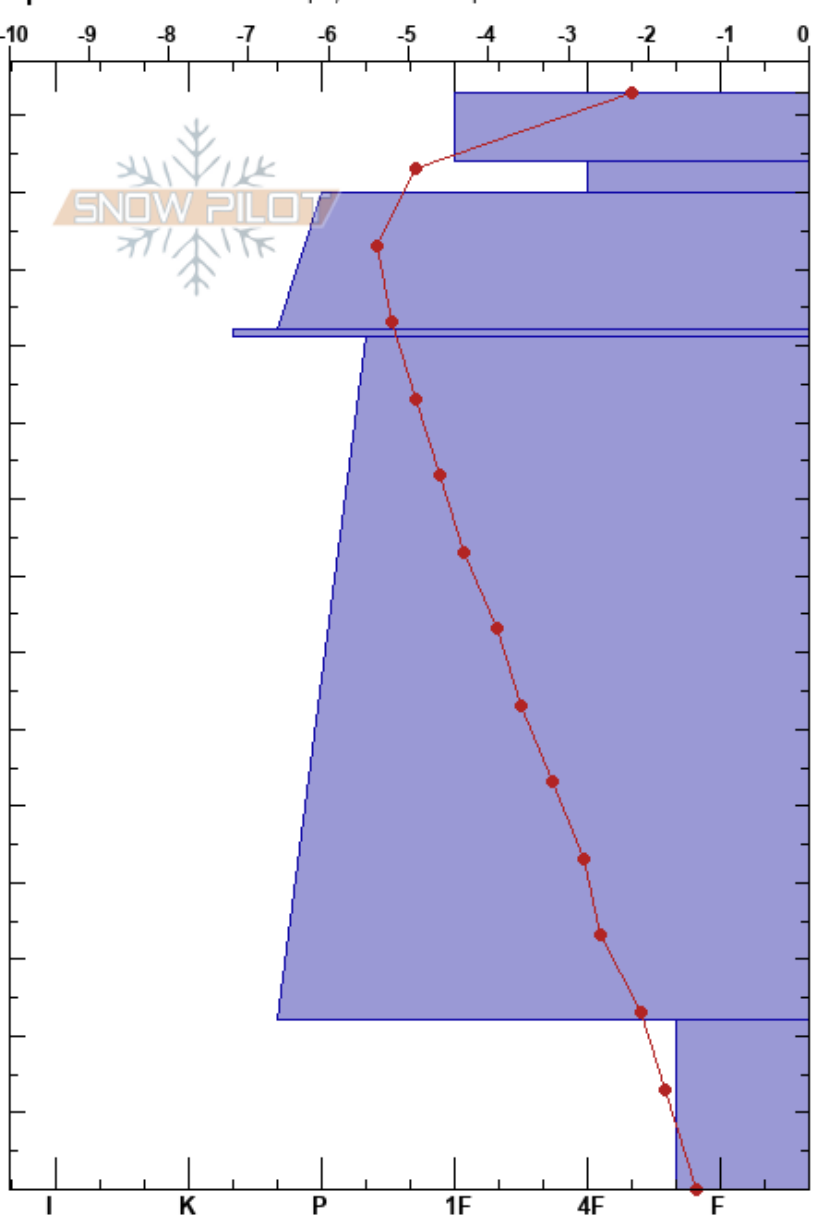

Nuolja - Sportsvängen
 Abisko
 Sweden
Elevation: 728 m
Aspect: NE
Specifics: Ski tracks on slope; We skied slope

Abisko Nuolja
 10/01/2019 - 10:30
Co-ord: 68.36596N, 18.73555E
Slope Angle: 28°
Wind Loading: previous

Stability:
Air Temperature: -1.2°C
Sky Cover: OVC
Precipitation: NO
Wind: NW Moderate

HS: 143
Layer Notes:
 134-130cm: Problematic layer
 112-111cm: Porös skare

Height (cm)	Crystal		Moisture	ρ kg/m ³	Stability tests & Layer comments
	Form	Size			
143					
140					
130					← ECTN27 @134cm
110	⊙⊙				112-111cm: Porös skare
100					
90					
80					
70					
60					
50					
40					
30					
20					
10	□				
0					