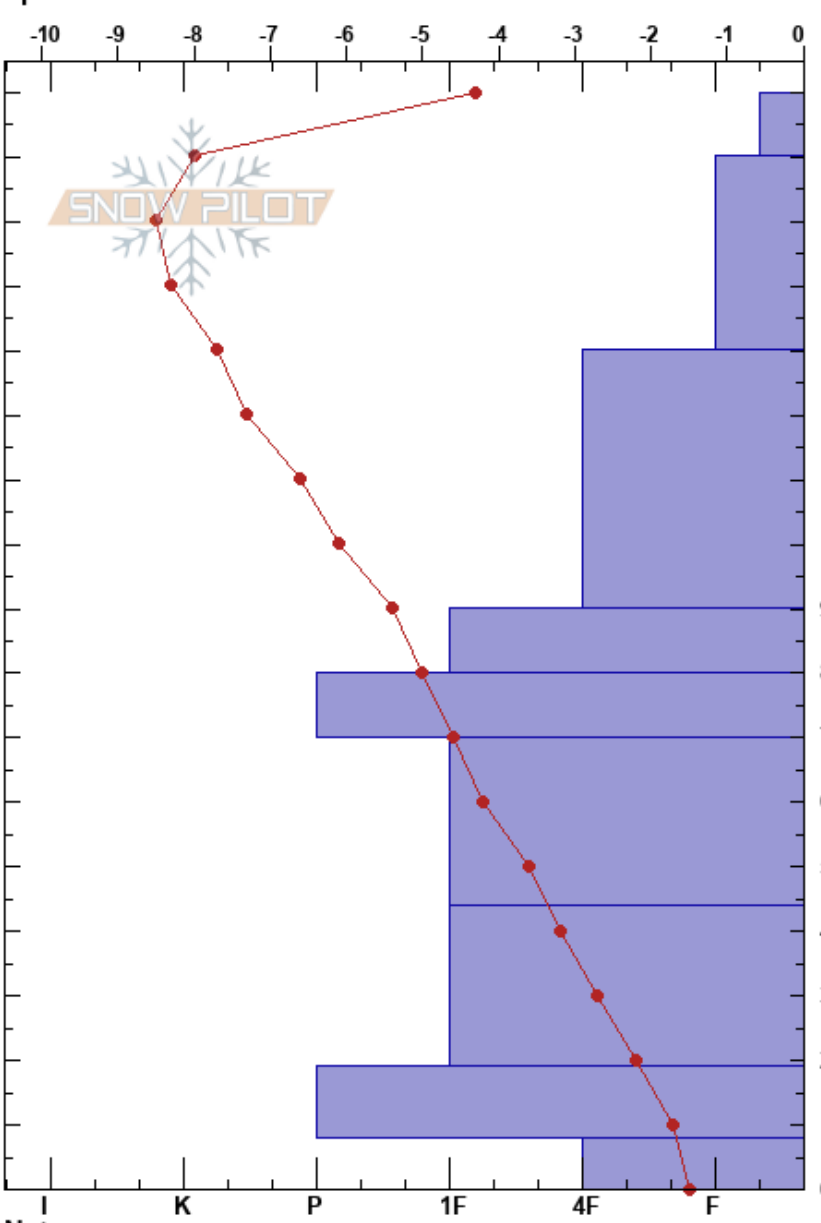

SW Above Gate 7 JHMR
 Teton Range
 WY
 Elevation: 9200 ft
 Aspect: 60°
 Specifics:

Cody McInnes
 01/09/2019 - 1:00pm
 Co-ord: 43.60830N, -110.84340W
 Slope Angle: 30°
 Wind Loading: previous

Stability: **HS:170**
 Air Temperature: -1.3°C PF:40
 Sky Cover: FEW
 Precipitation: NO
 Wind: S Calm

Layer Notes:

Form	Crystal		Moisture	ρ kg/m ³	Stability tests & Layer comments
	Size				
/	0.3				
/					
•	0.3				
⊖	0.3				
•	0.3				
⊖ (∅)	0.3				
⊖	0.5				
□	1				

CTN wind loaded pit site
 ECTX wind loaded pit site

Notes: pit was dug outside of the ski area
 practice pit for NAS PRO1 Field Day 2