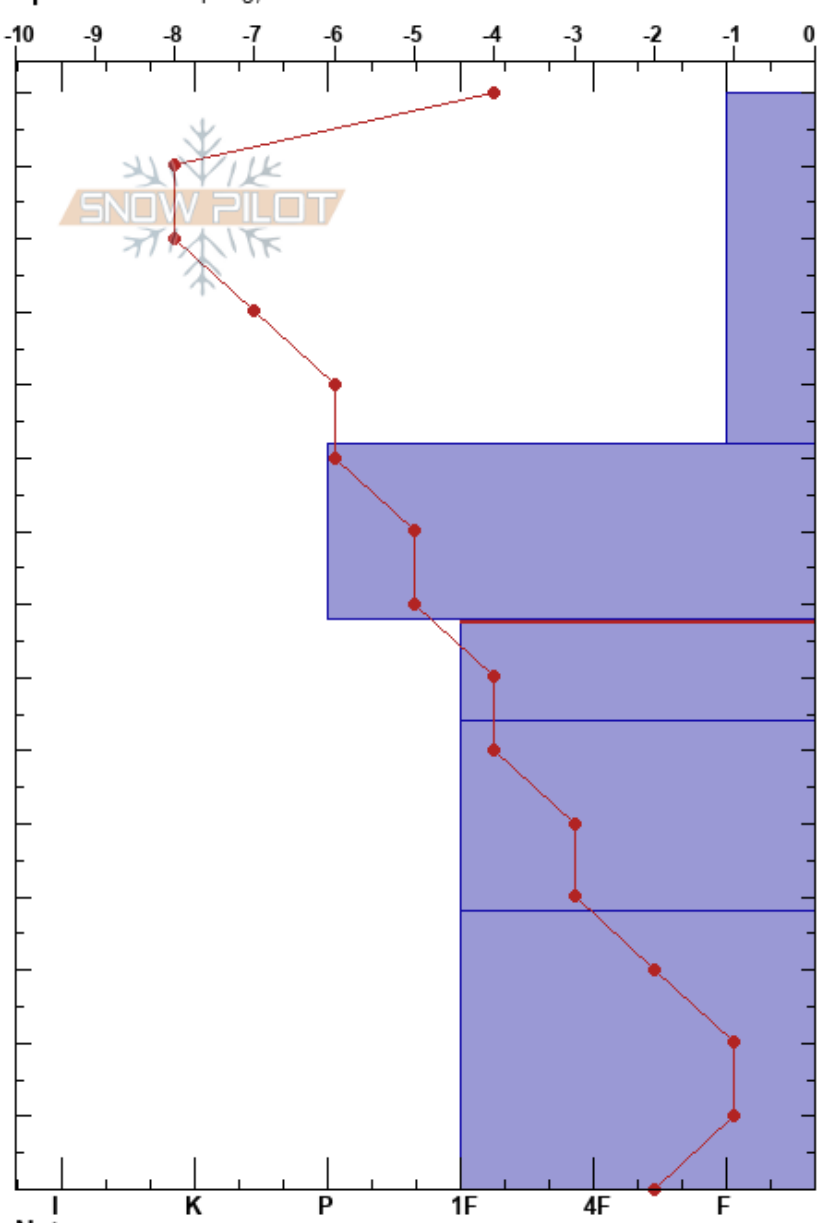

NAS pro level 1 JHMR
 Teton Range
 WY
 Elevation: 9200 ft
 Aspect: 45°
 Specifics: Collapsing, localizer

Mack Miller
 01/09/2019 - 12:00pm
 Co-ord: 43.51884N, -110.83481W
 Slope Angle: 29°
 Wind Loading: previous

Stability:
 Air Temperature: 2°C
 Sky Cover: FEW
 Precipitation: NO
 Wind: SW Light Breeze

HS:150
 PF:50 78-64cm:Problematic layer

Form	Crystal		ρ kg/m ³	Stability tests & Layer comments
	Size	Moisture		
/ (●)	1	D-M		
/ (●)	0.5	D-M		
□	1	D		← CT28, Q2 @70cm
⊖	1	D		
○	1.5	D-M		